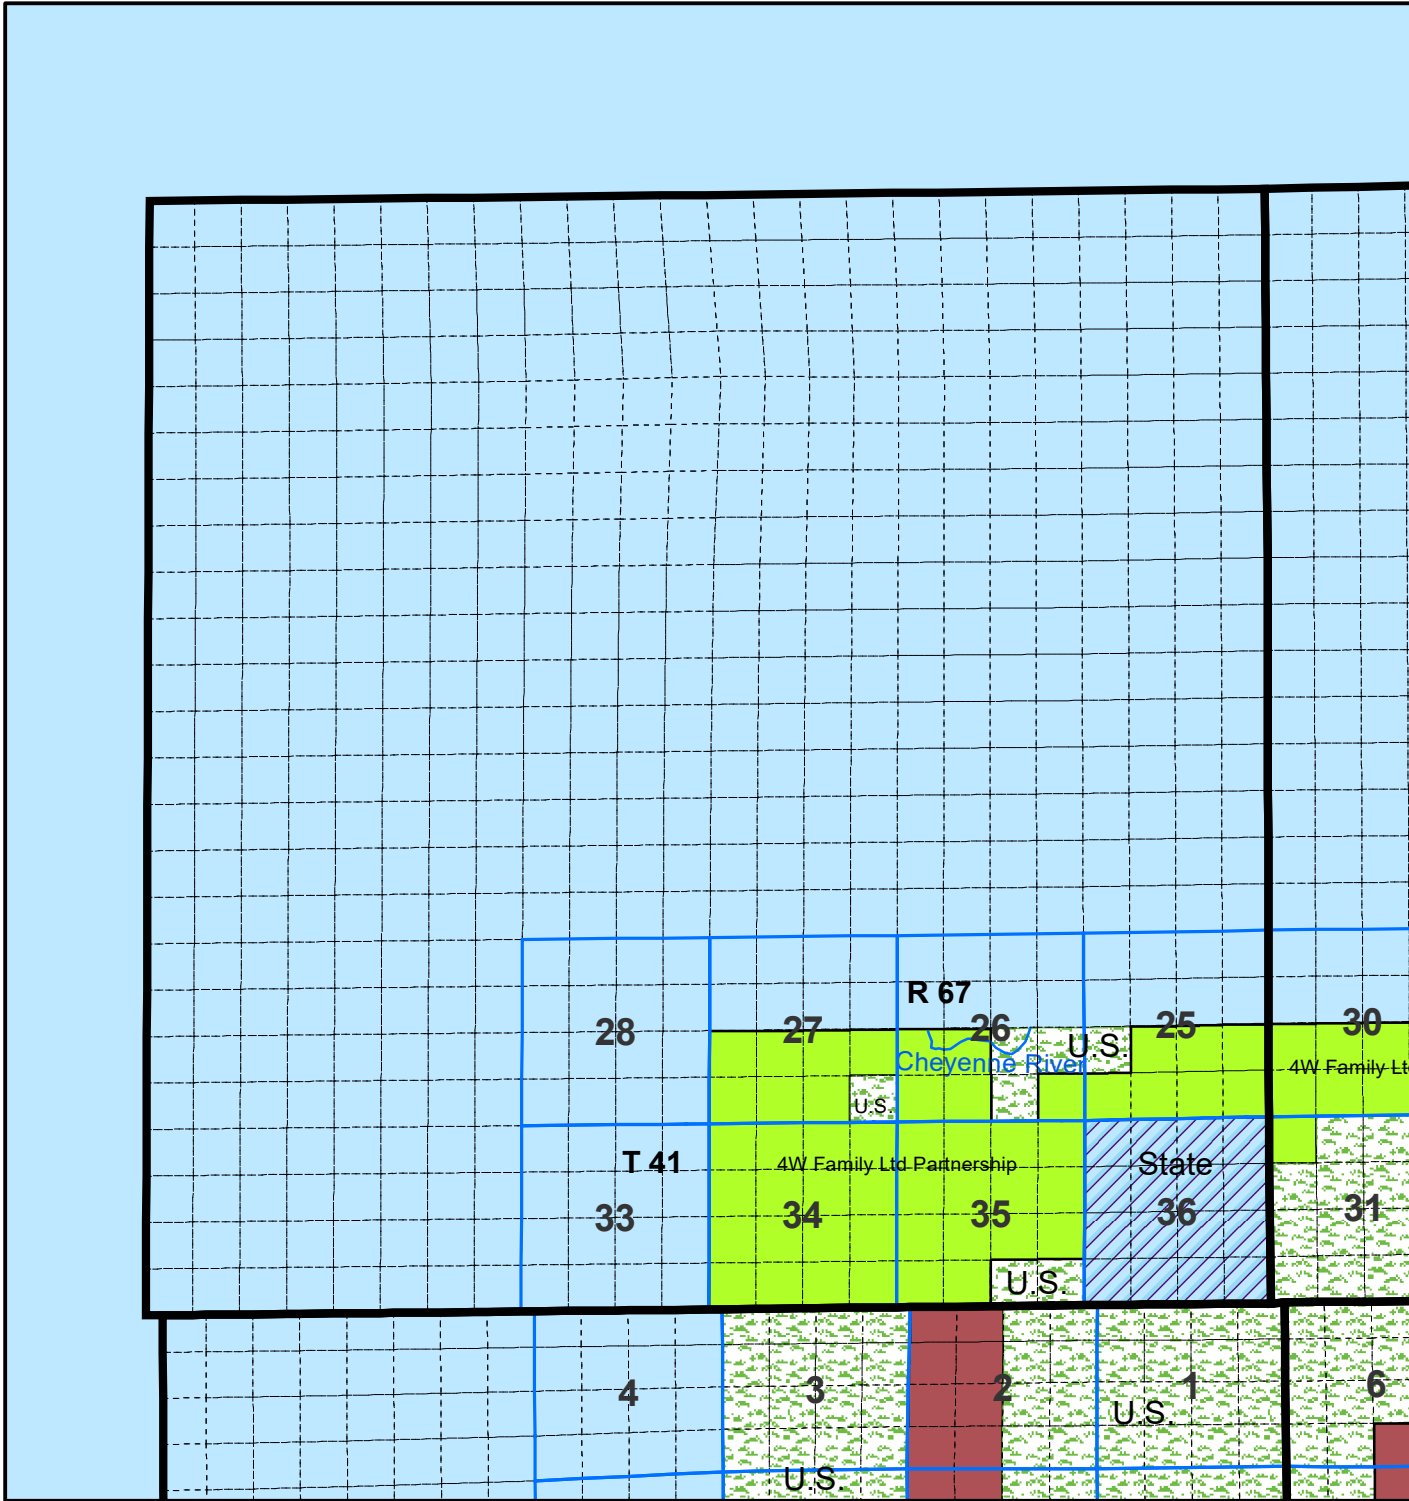

# Niobrara County T 41 R 67

The Niobrara County Assessor's Office intends this information to be a representation of property characteristics and value for Tax Purposes only. The user of this information is responsible for further verification of the data.

1 inch equals 1 mile  
 Updated as of 1/1/2026