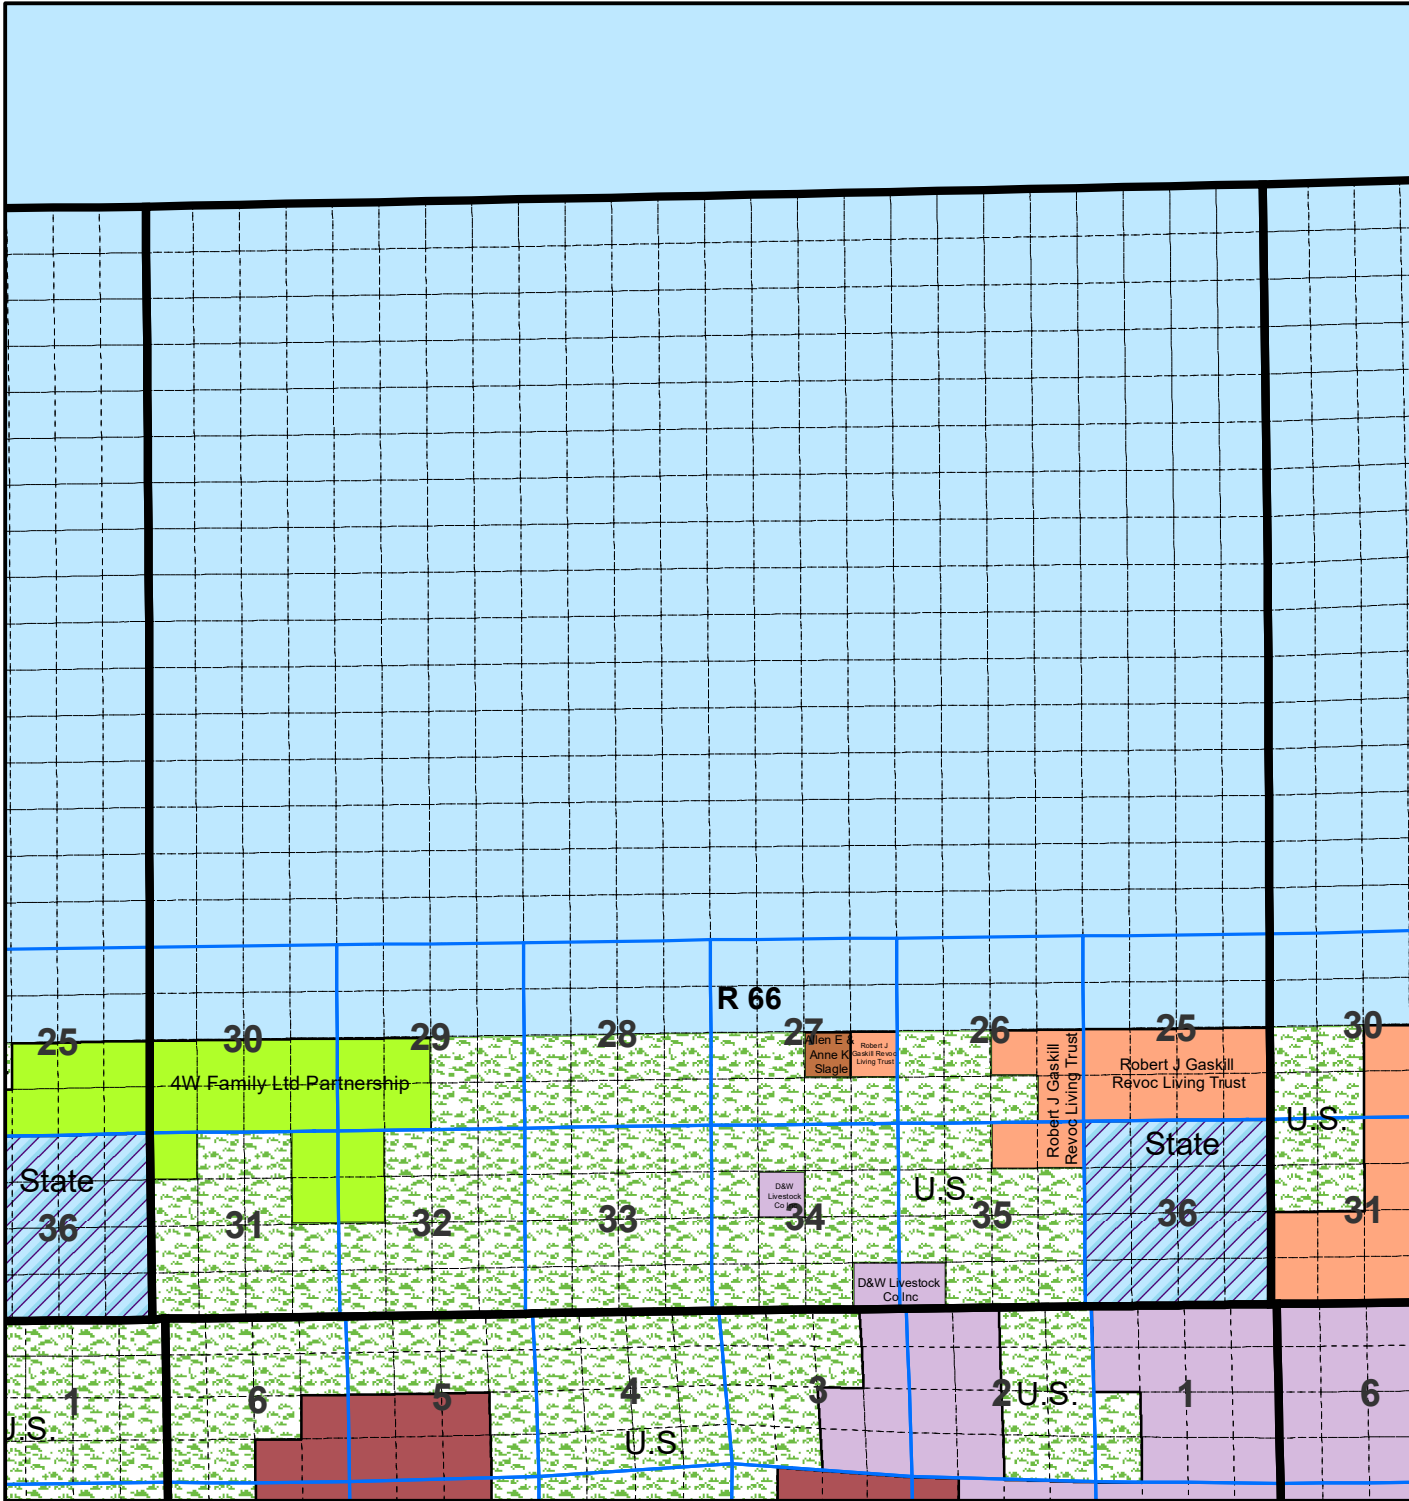

Niobrara County T 41 R 66

The Niobrara County Assessor's Office intends this information to be a representation of property characteristics and value for Tax Purposes only. The user of this information is responsible for further verification of the data.

1 inch equals 1 mile
Updated as of 1/1/2026