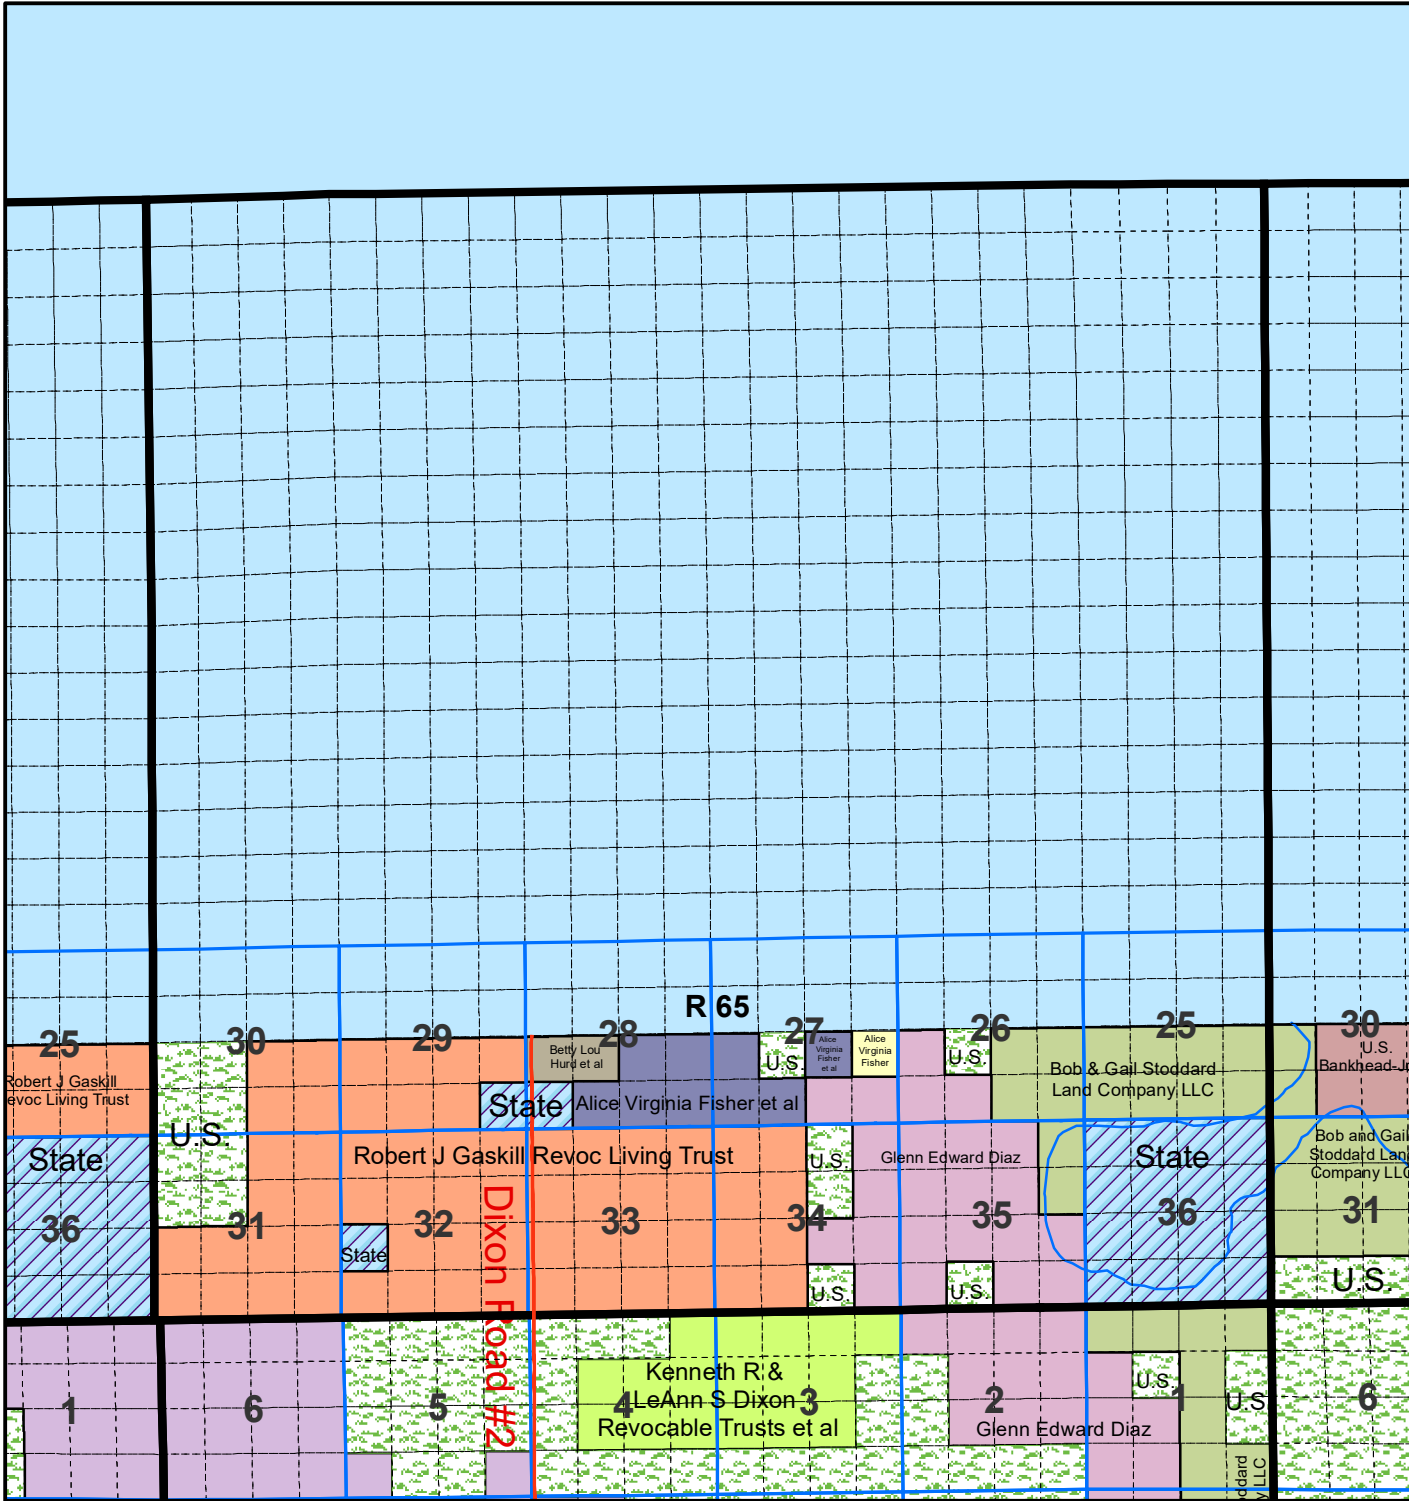

Niobrara County T 41 R 65

The Niobrara County Assessor's Office intends this information to be a representation of property characteristics and value for Tax Purposes only. The user of this information is responsible for further verification of the data.

1 inch equals 1 mile
Updated as of 1/1/2026