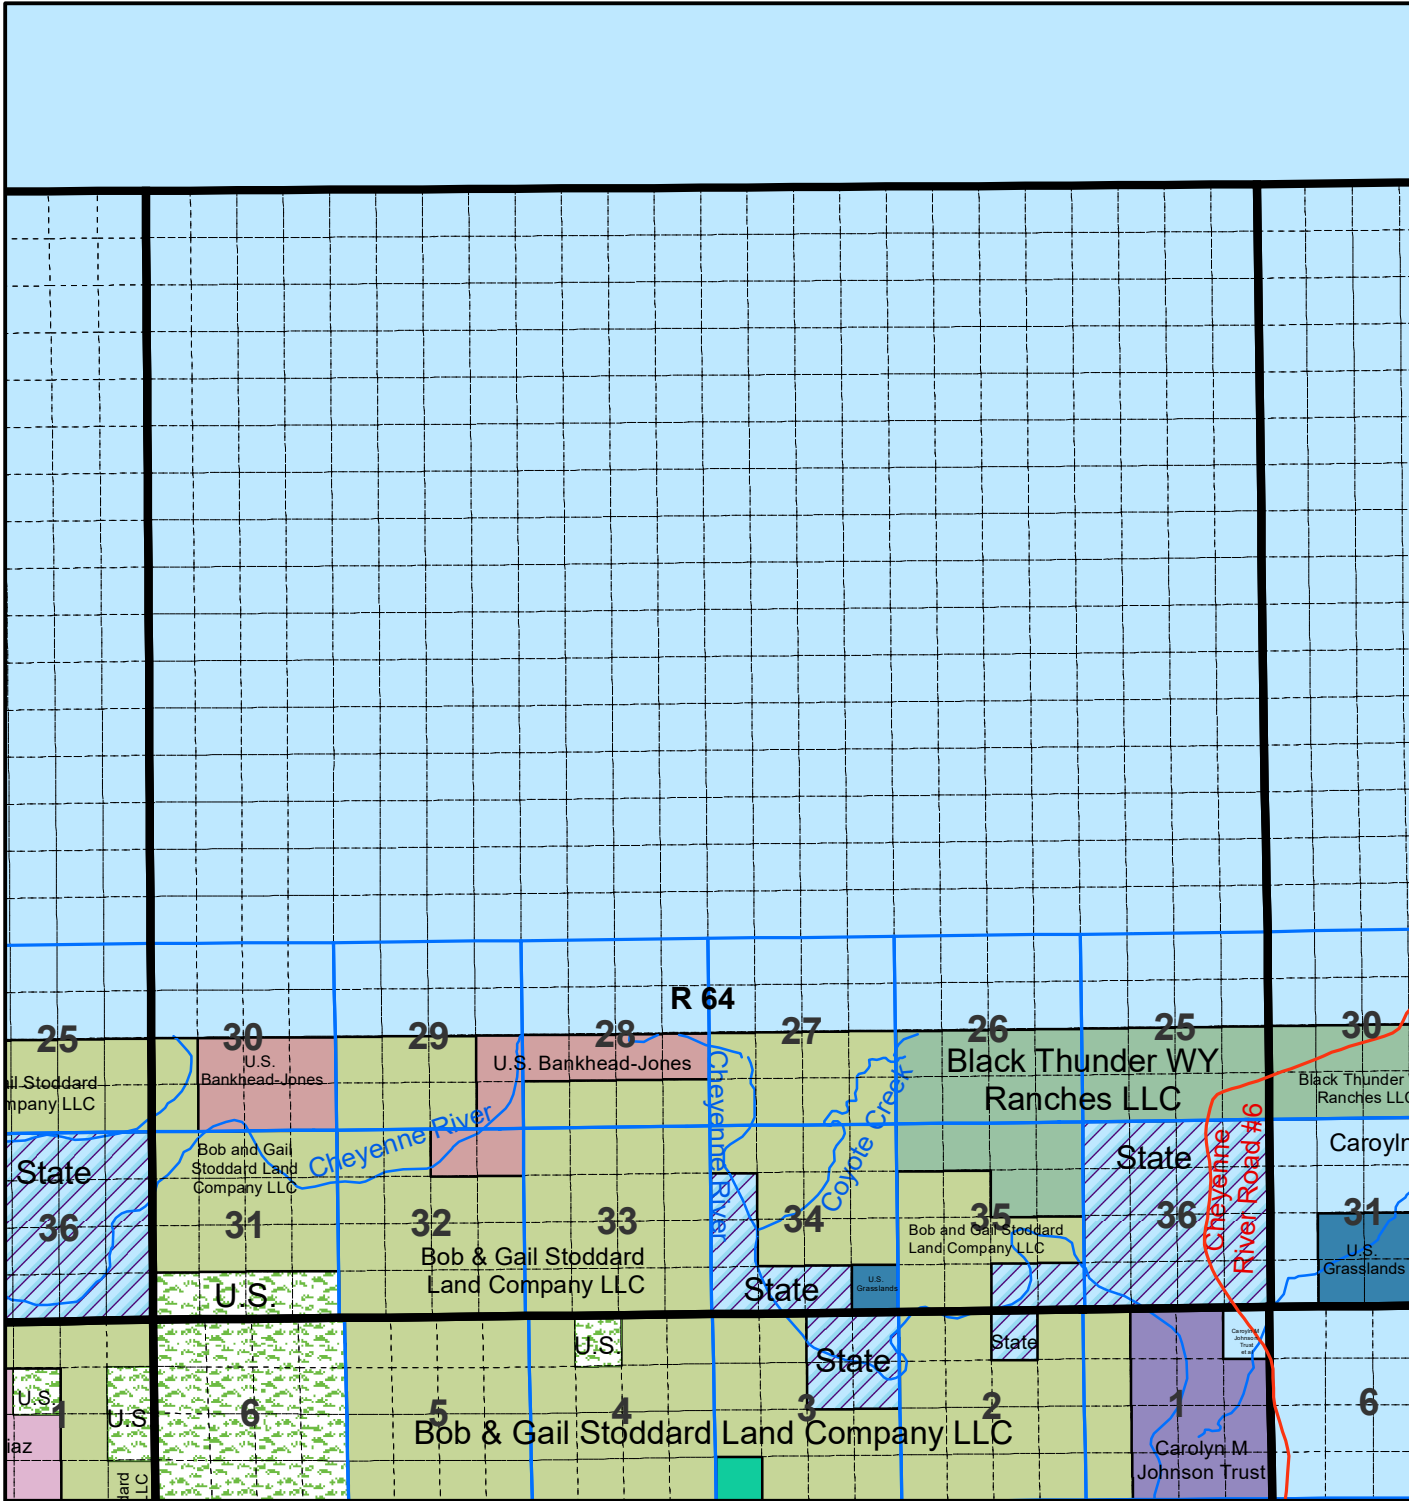

# Niobrara County T 41 R 64

The Niobrara County Assessor's Office intends this information to be a representation of property characteristics and value for Tax Purposes only. The user of this information is responsible for further verification of the data.

1 inch equals 1 mile  
Updated as of 1/1/2026