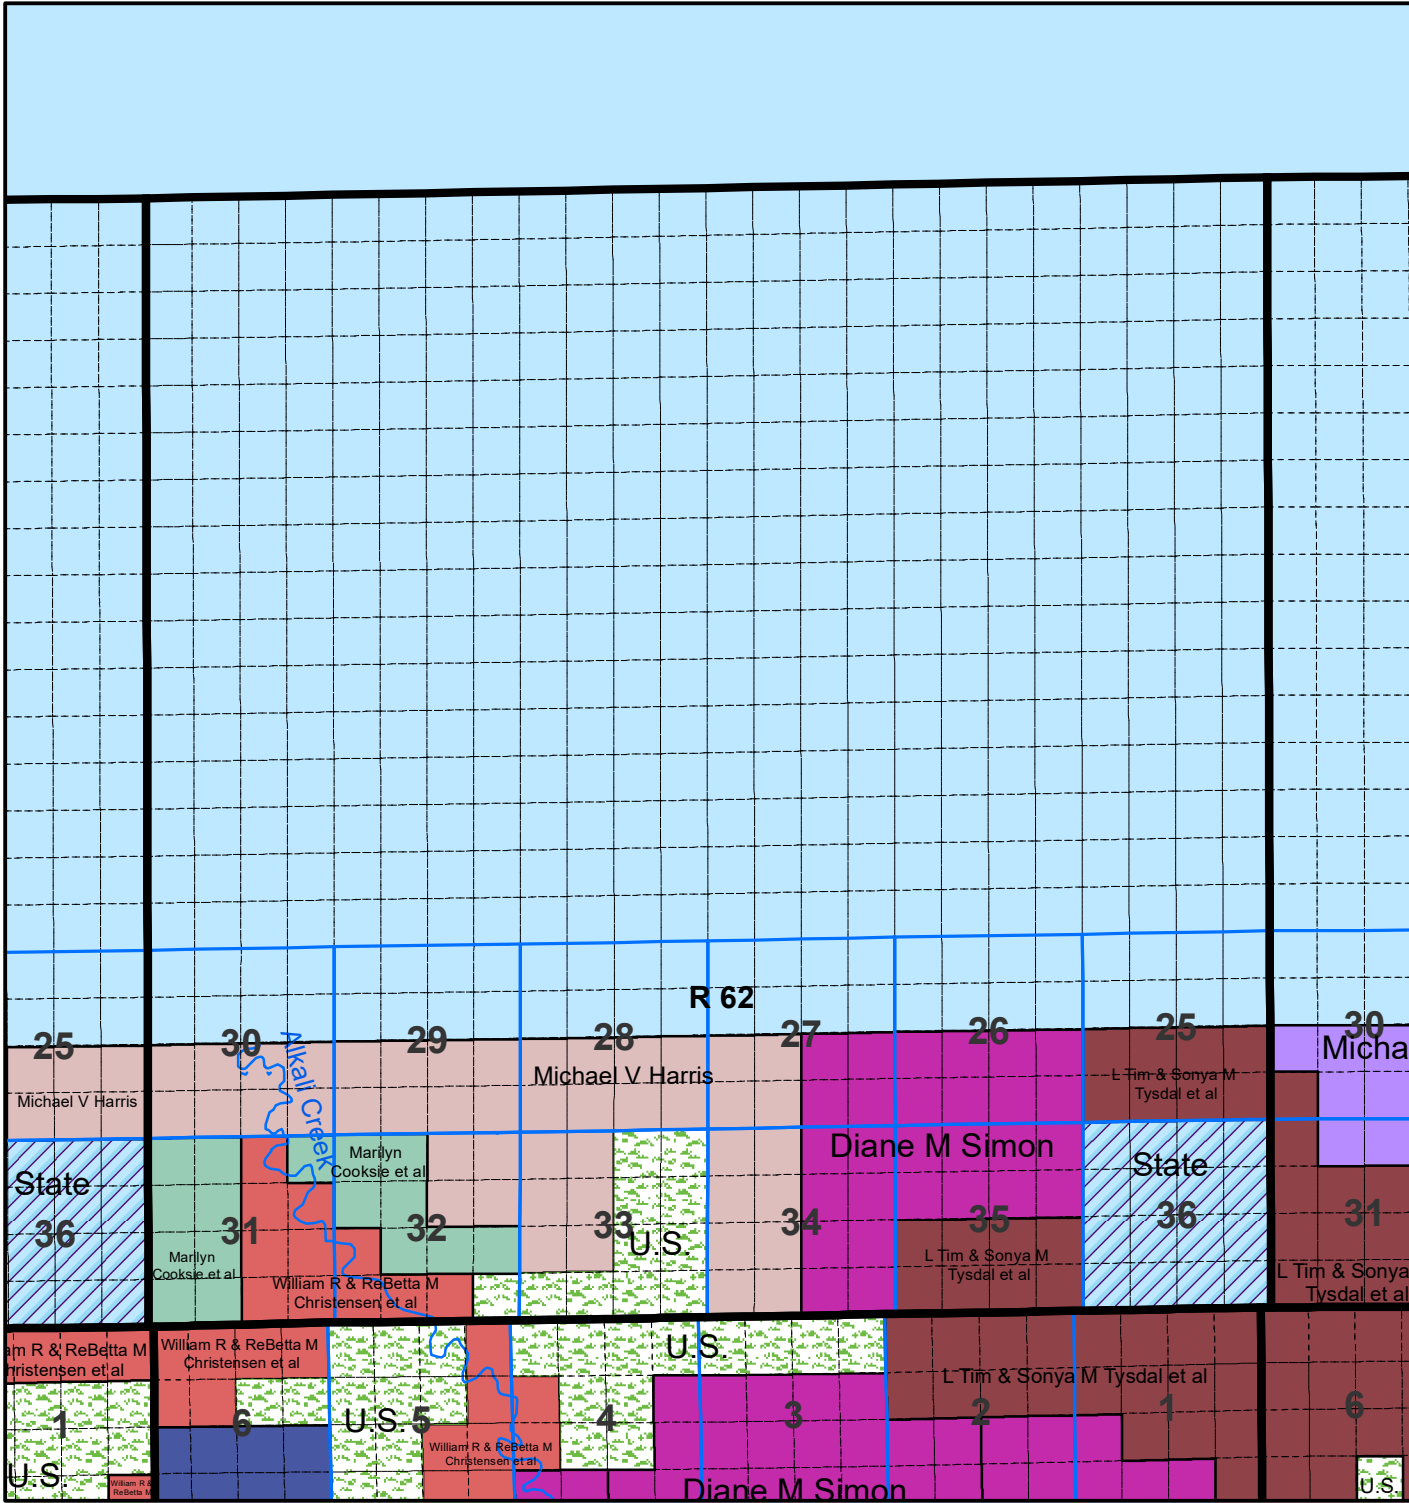

Niobrara County T 41 R 62

The Niobrara County Assessor's Office intends this information to be a representation of property characteristics and value for Tax Purposes only. The user of this information is responsible for further verification of the data.

1 inch equals 1 mile
Updated as of 1/1/2026