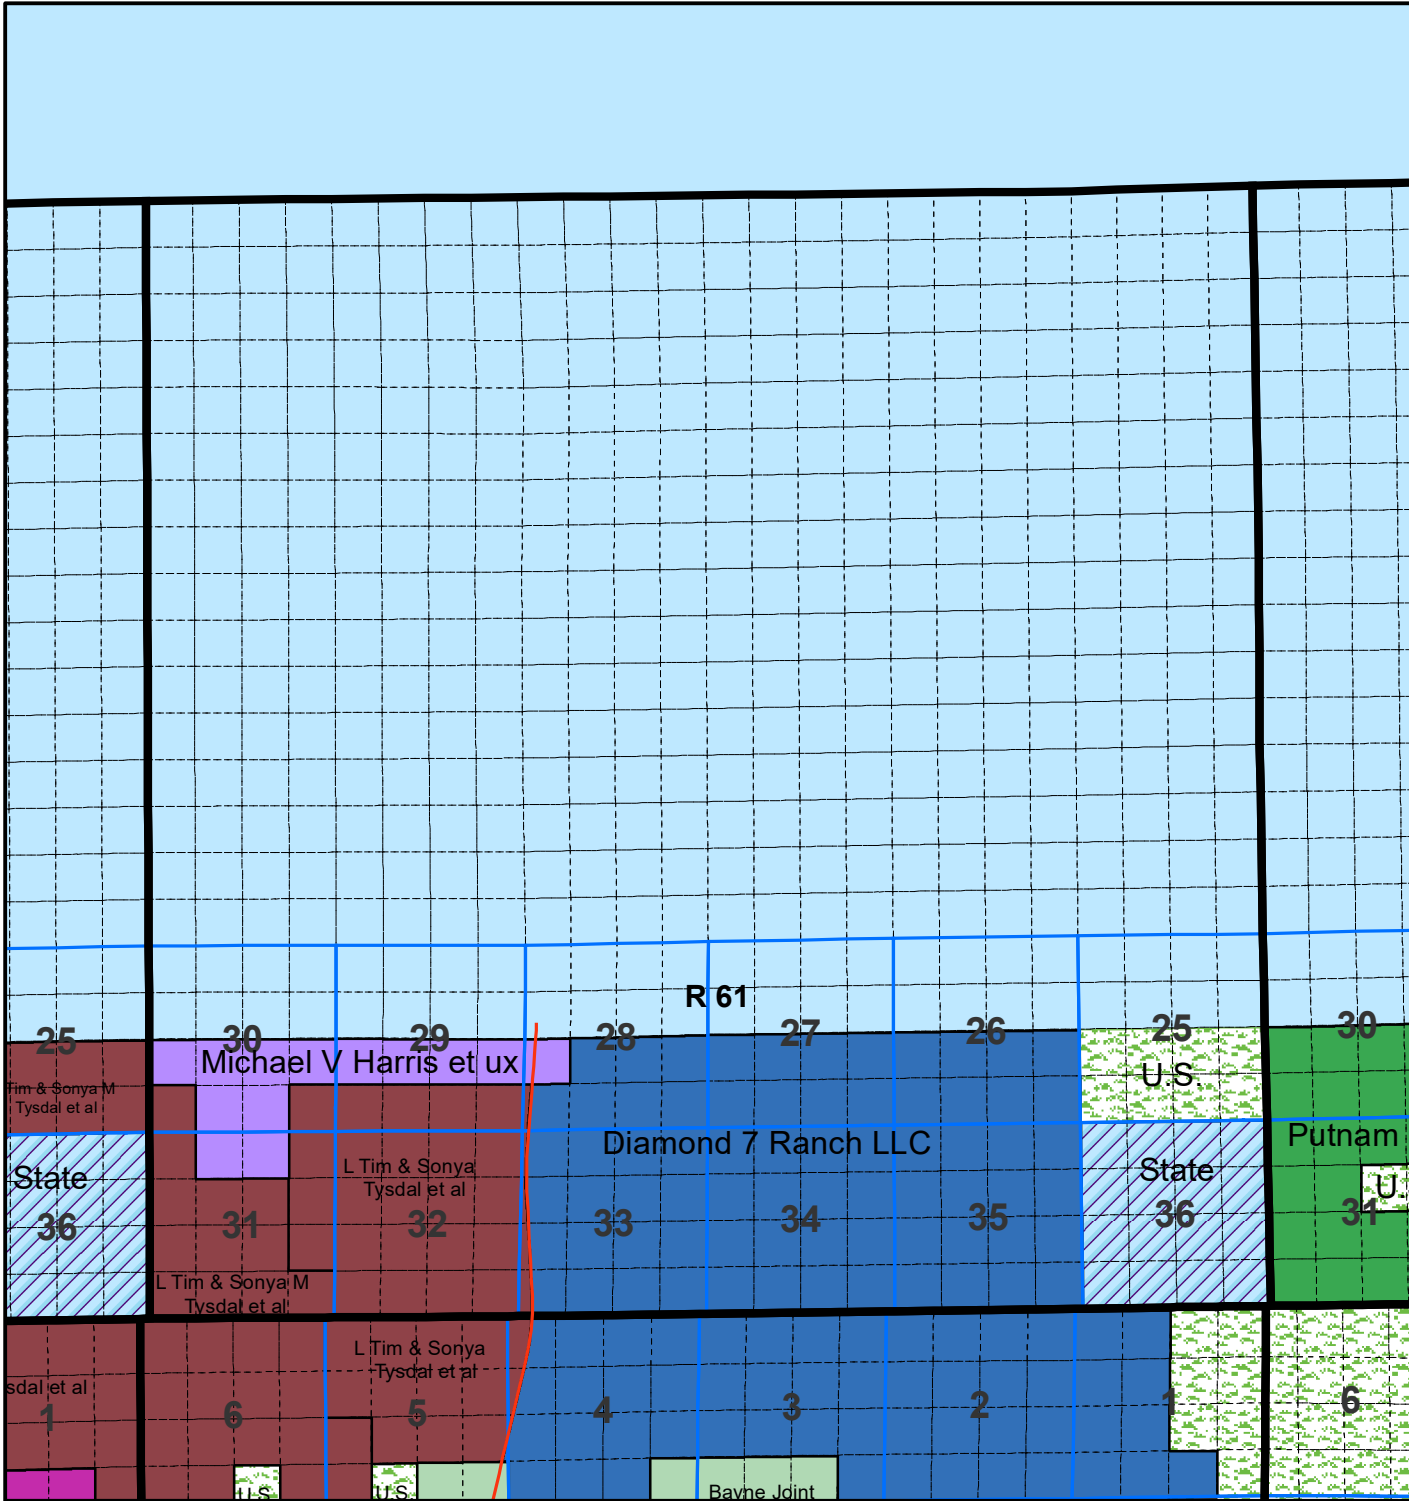

Niobrara County T 41 R 61

The Niobrara County Assessor's Office intends this information to be a representation of property characteristics and value for Tax Purposes only. The user of this information is responsible for further verification of the data.

1 inch equals 1 mile
Updated as of 1/1/2026