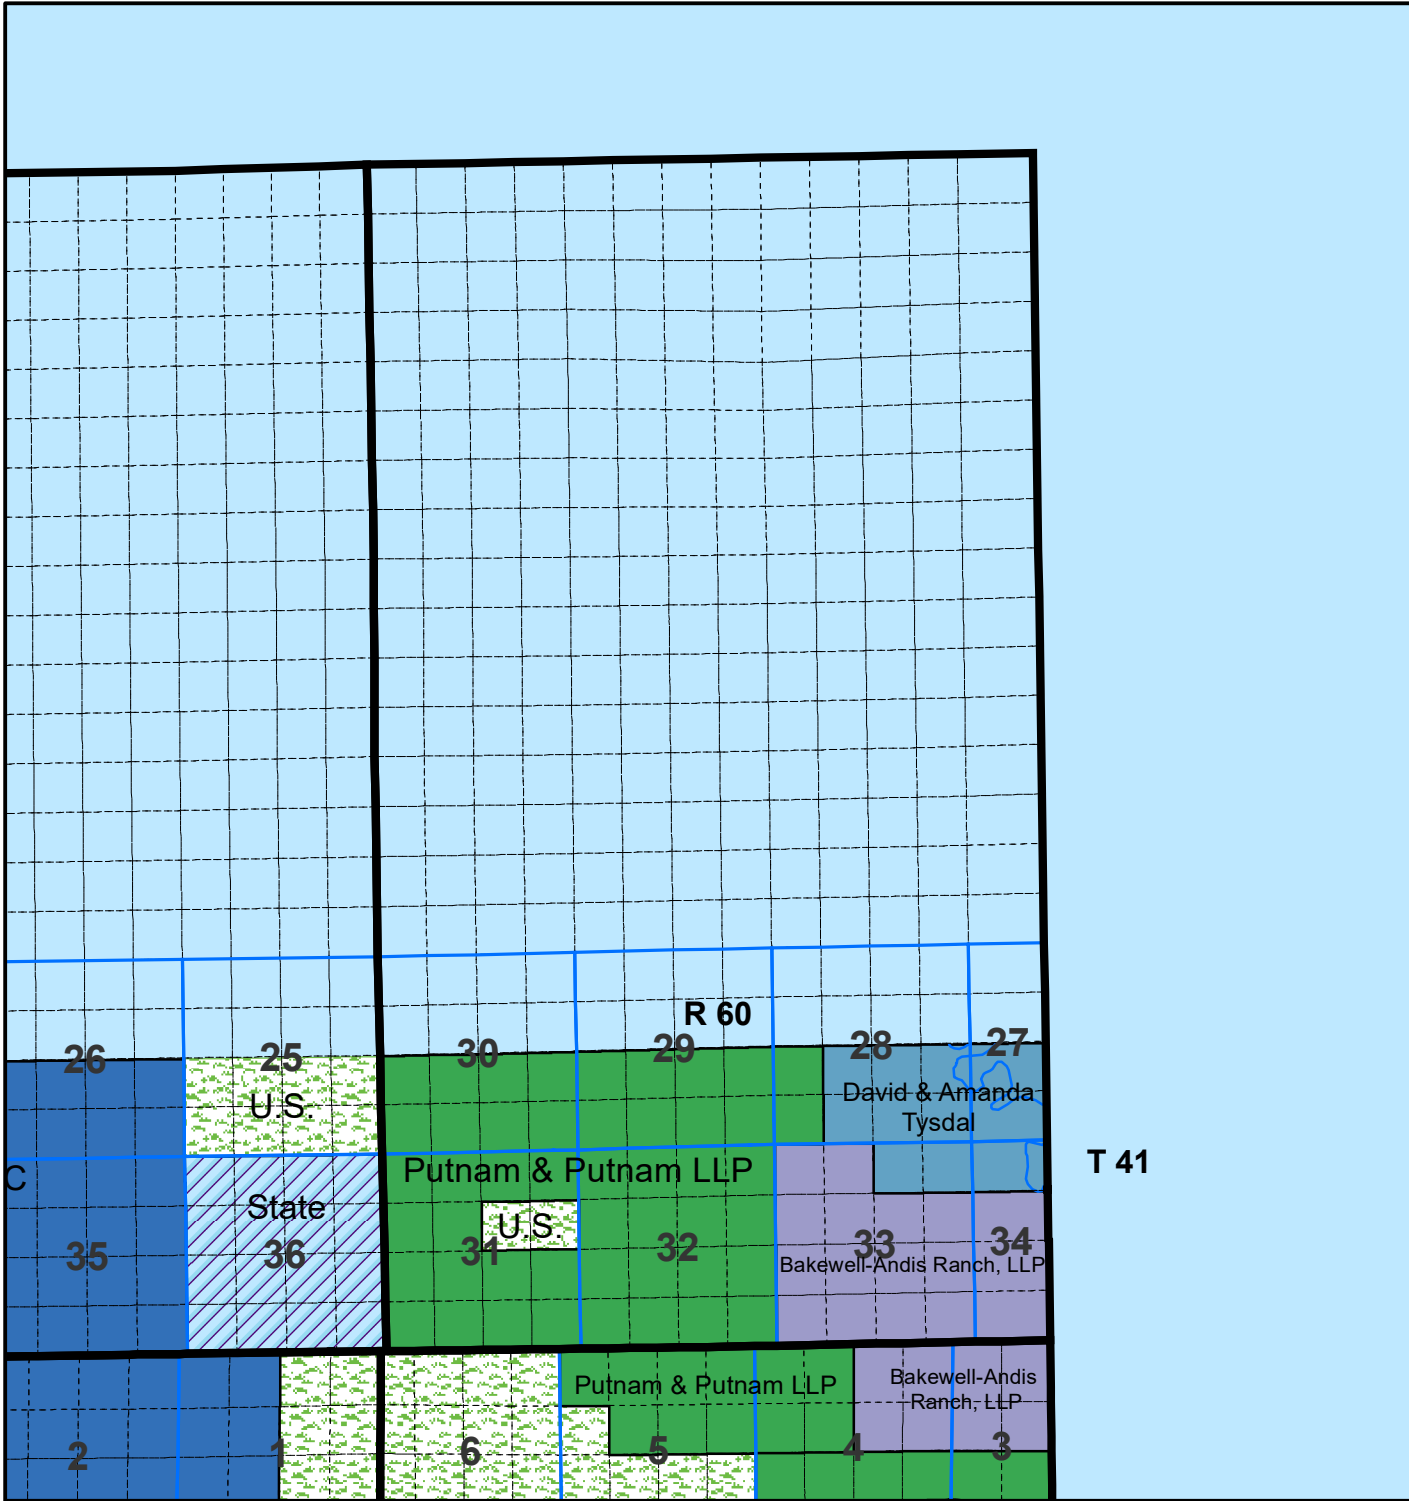

# Niobrara County T 41 R 60

The Niobrara County Assessor's Office intends this information to be a representation of property characteristics and value for Tax Purposes only. The user of this information is responsible for further verification of the data.

1 inch equals 1 mile  
 Updated as of 1/1/2026