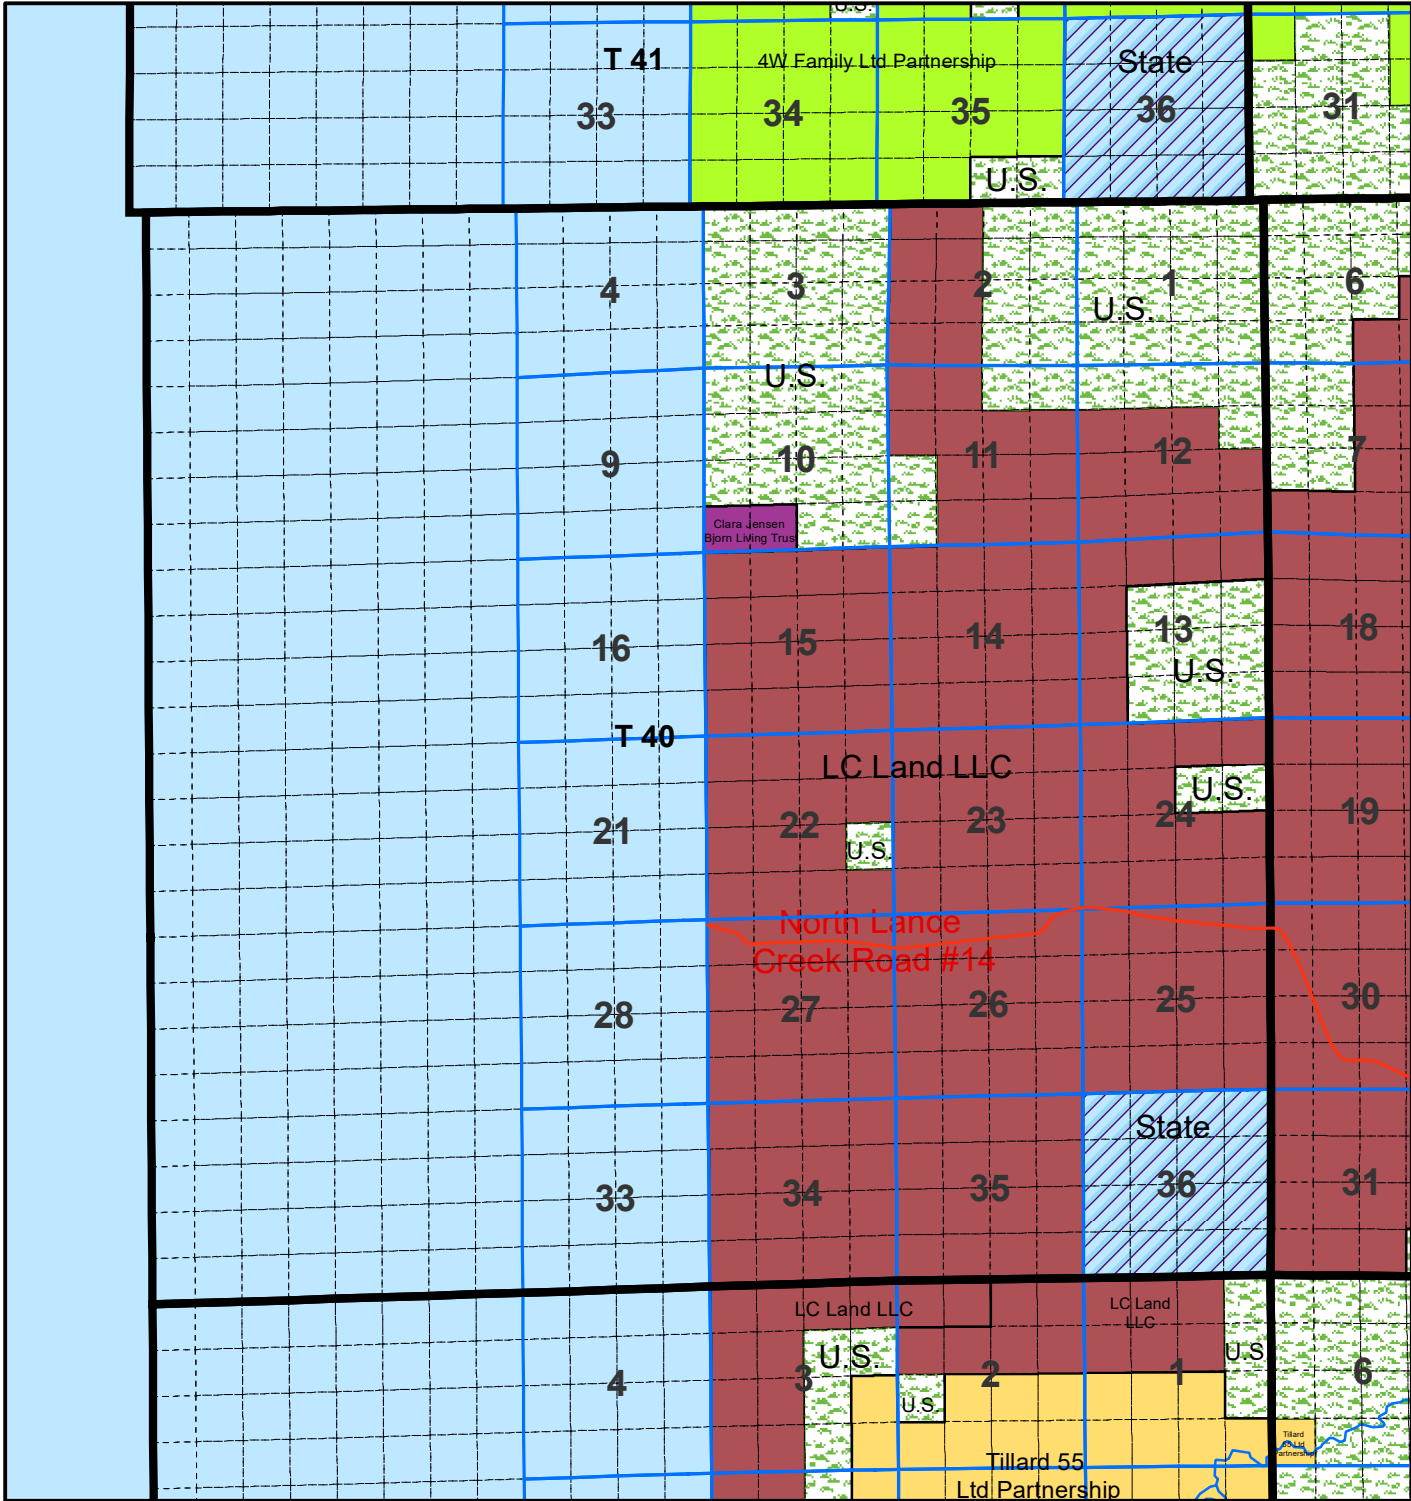

Niobrara County T 40 R 67

The Niobrara County Assessor's Office intends this information to be a representation of property characteristics and value for Tax Purposes only. The user of this information is responsible for further verification of the data.

1 inch equals 1 mile
Updated as of 1/1/2026