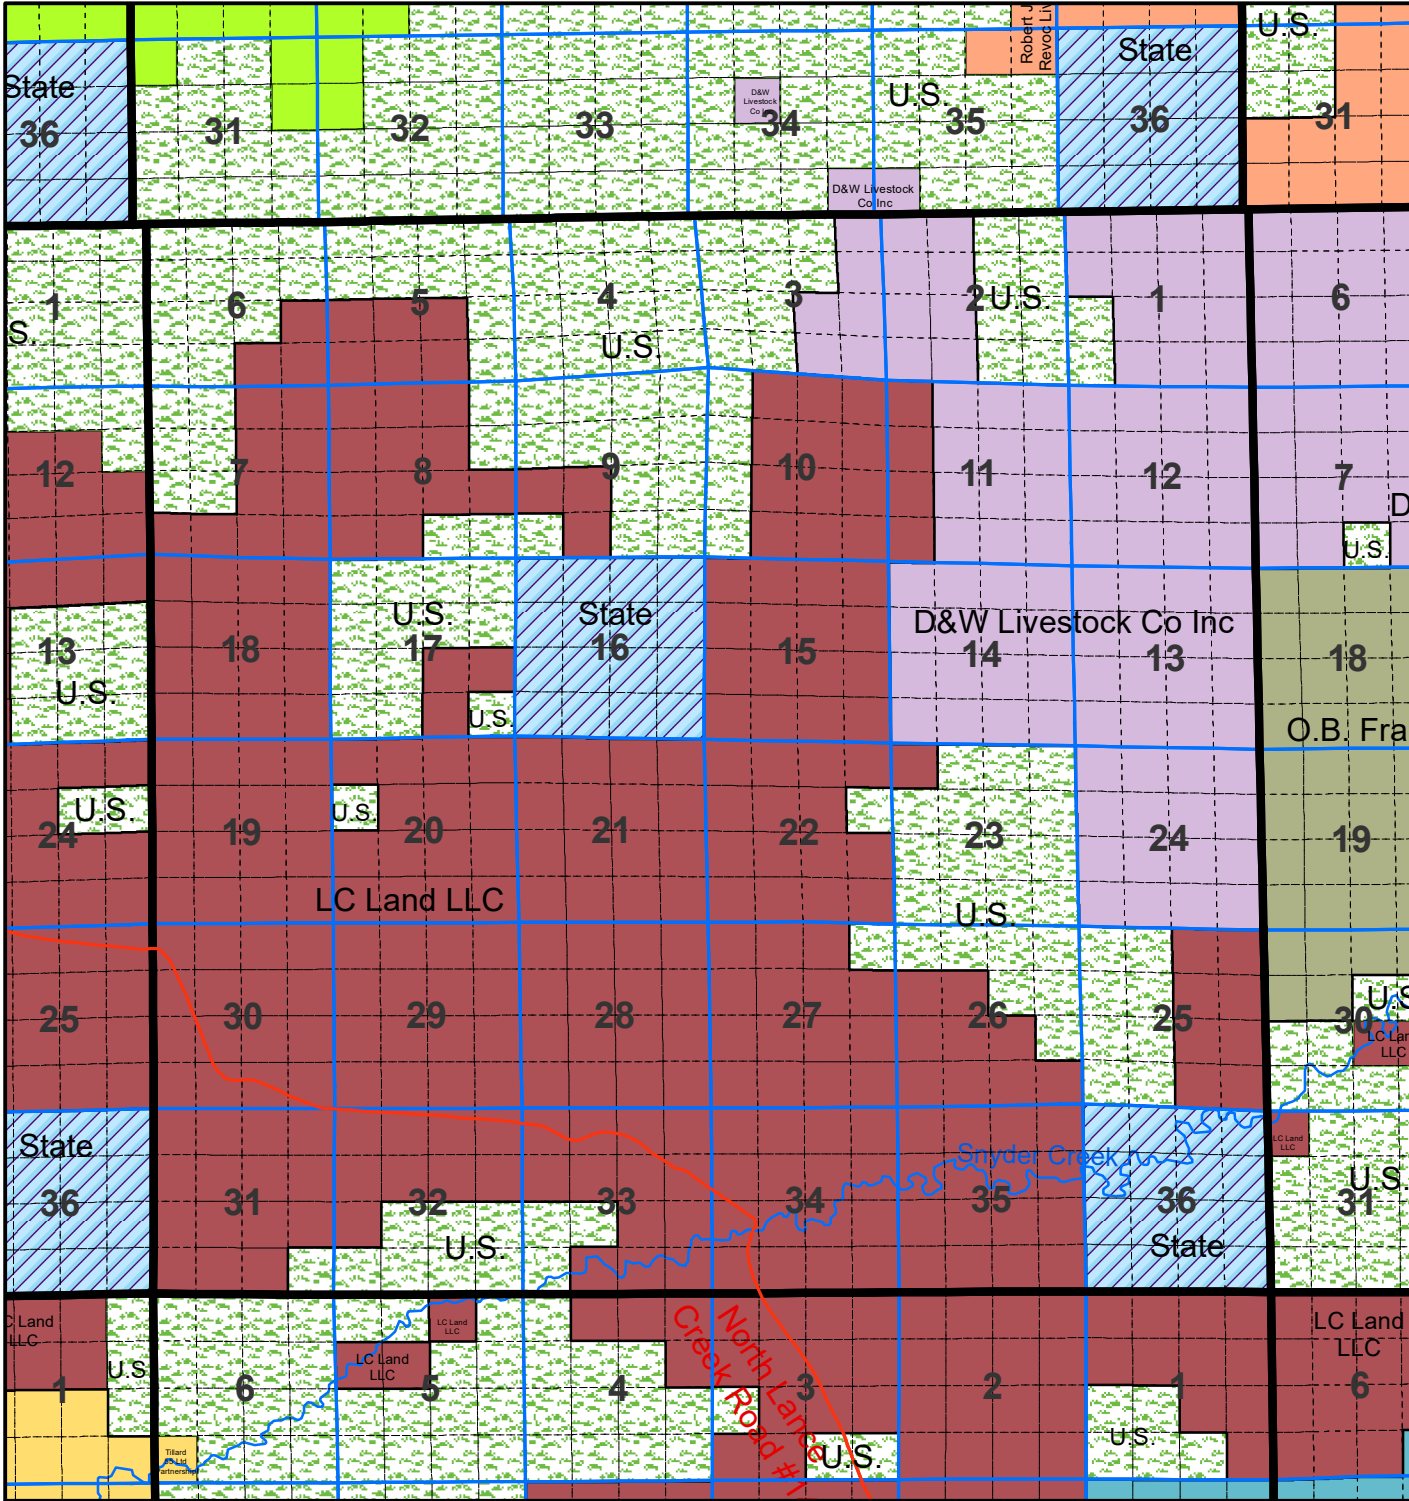

Niobrara County T 40 R 66

The Niobrara County Assessor's Office intends this information to be a representation of property characteristics and value for Tax Purposes only. The user of this information is responsible for further verification of the data.

1 inch equals 1 mile
 Updated as of 1/1/2026