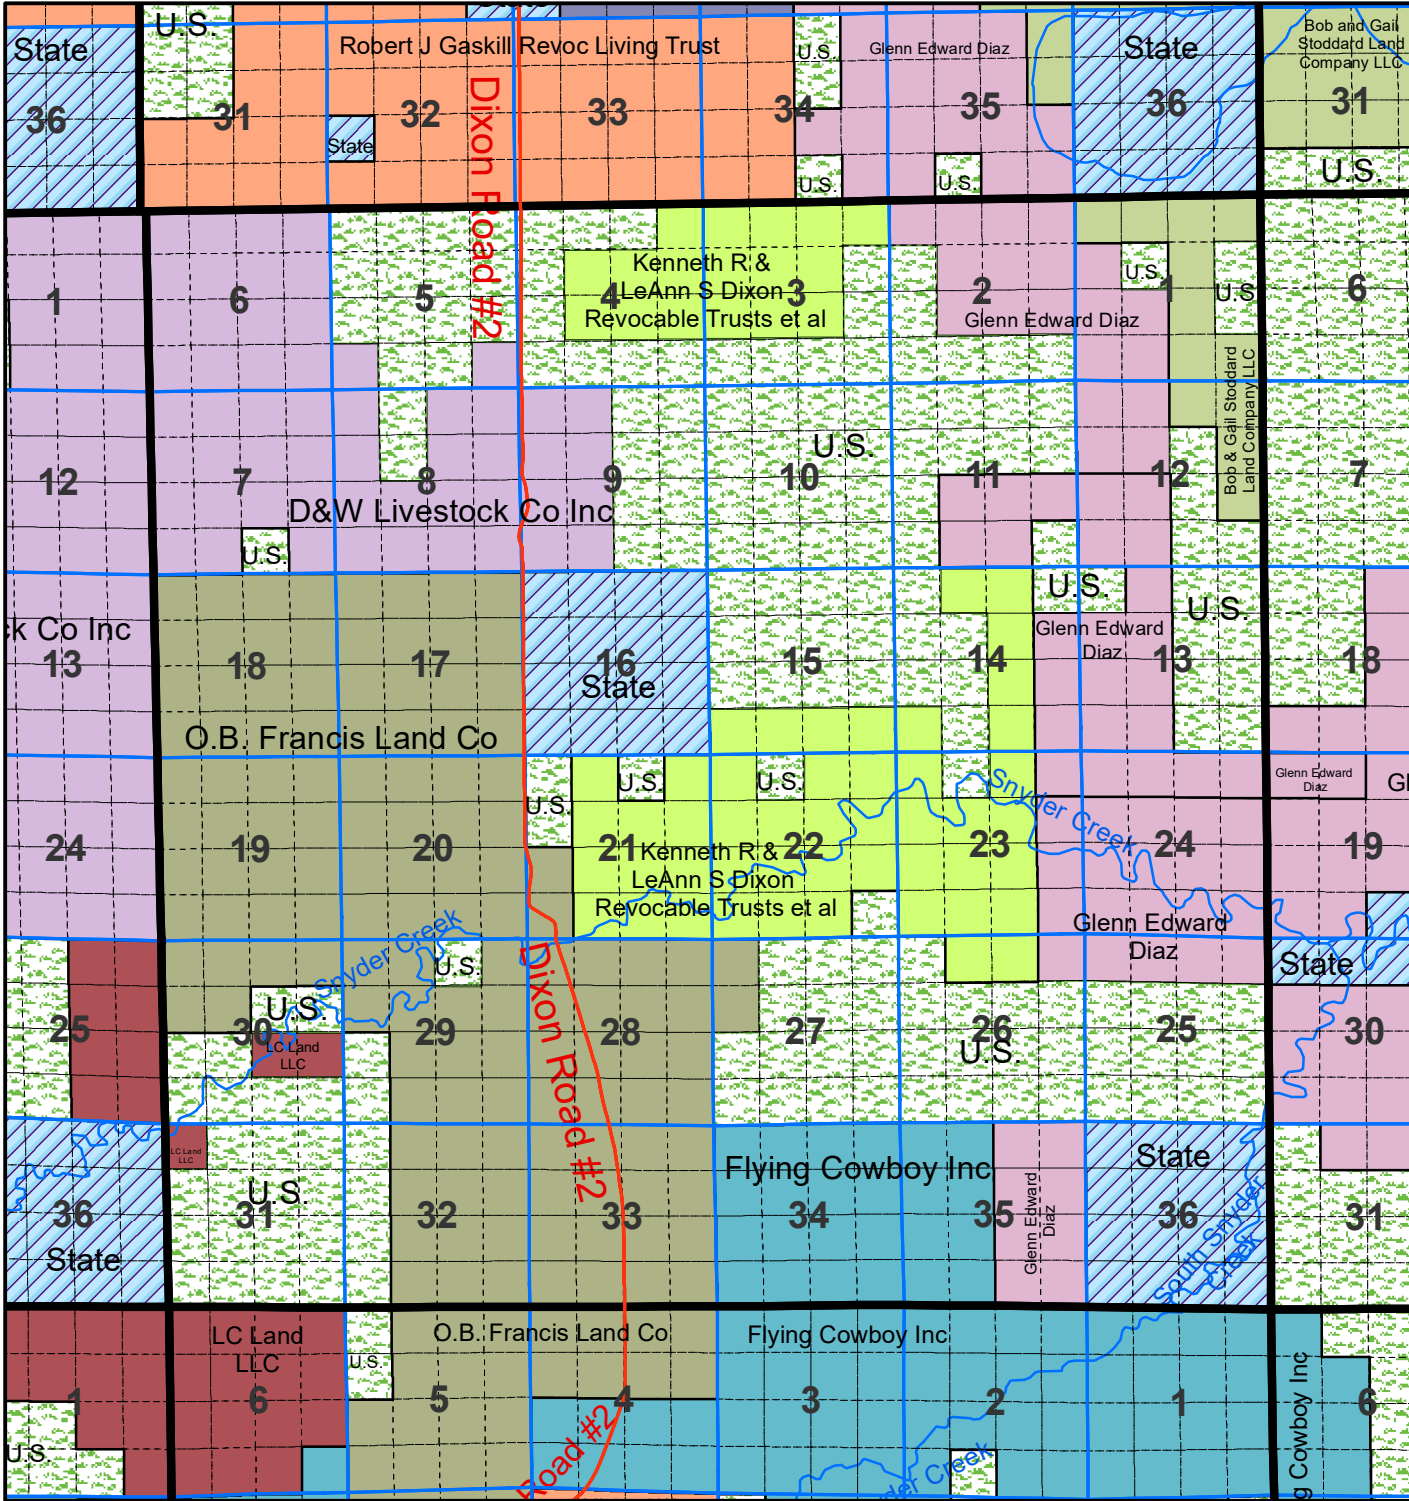

# Niobrara County T 40 R 65

The Niobrara County Assessor's Office intends this information to be a representation of property characteristics and value for Tax Purposes only. The user of this information is responsible for further verification of the data.

1 inch equals 1 mile  
Updated as of 1/1/2026