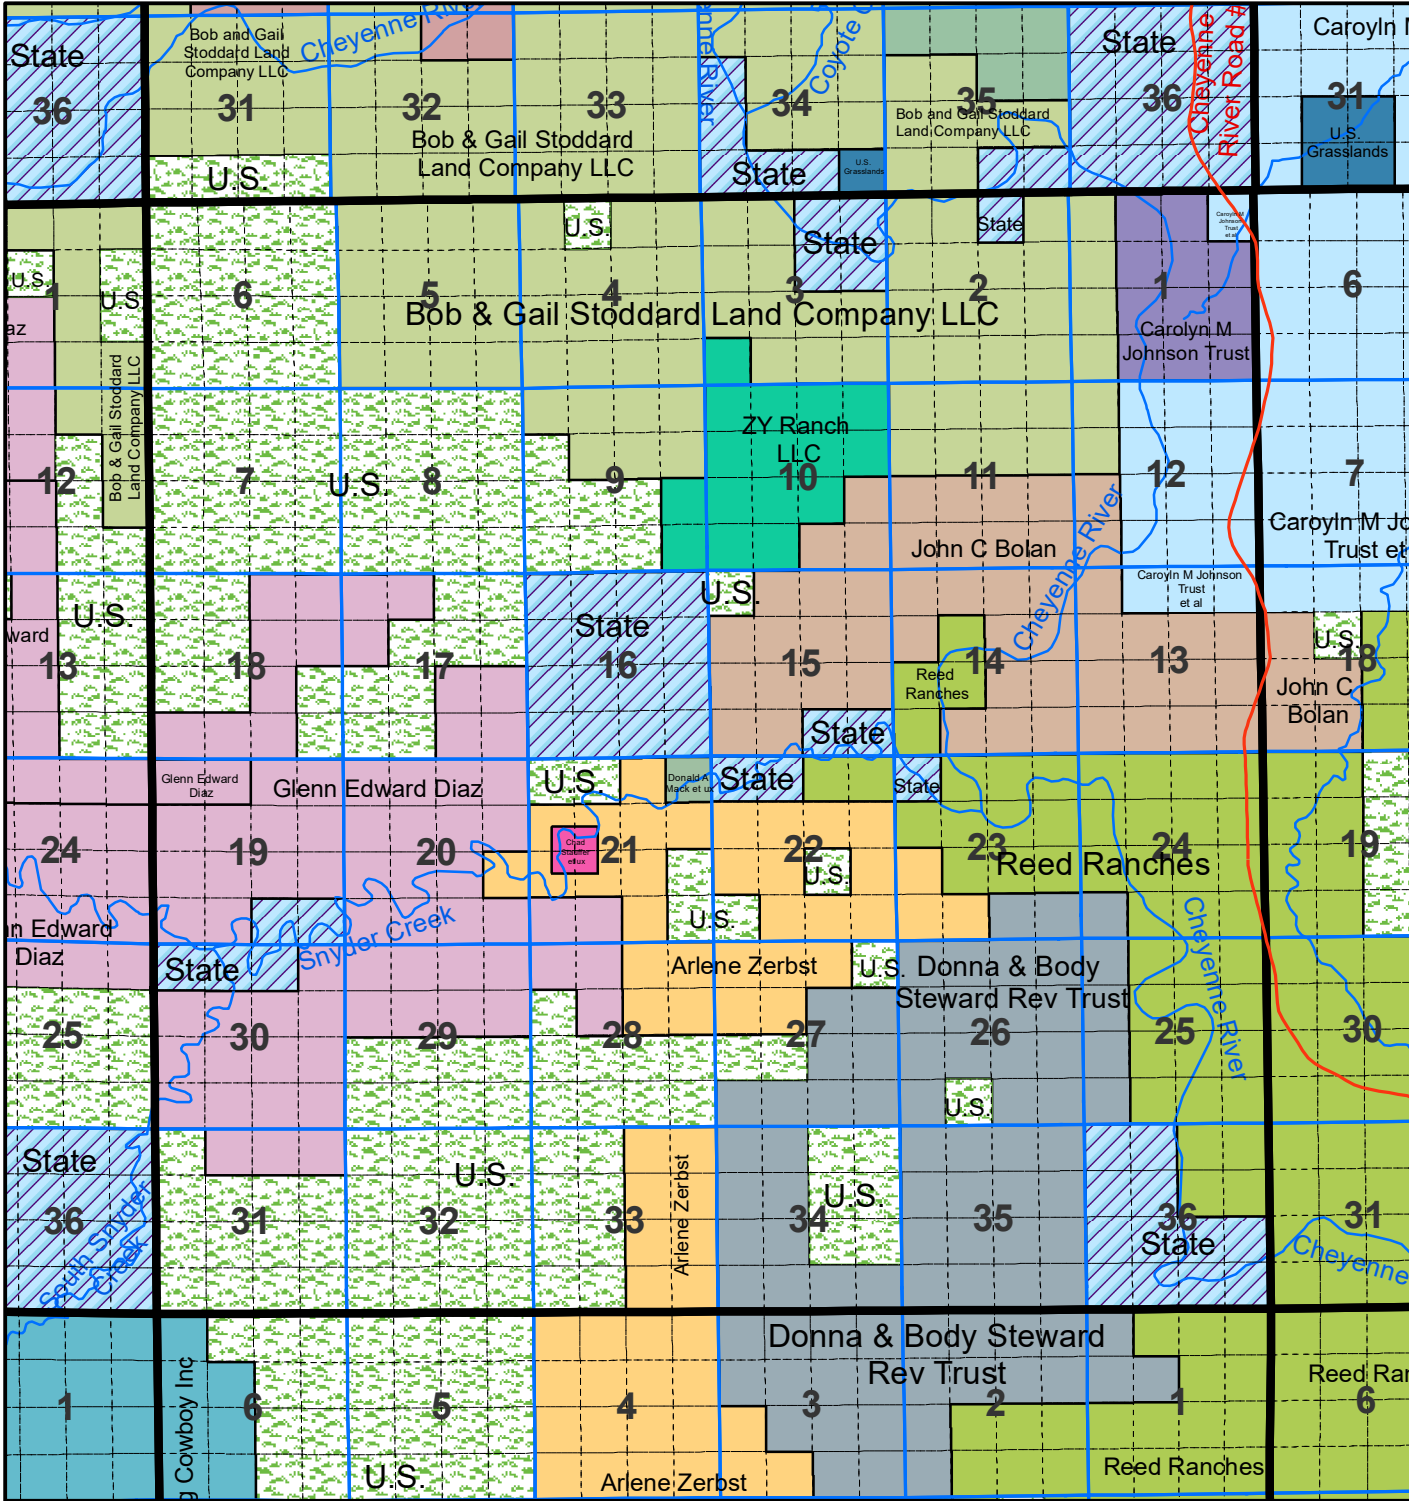

Niobrara County T 40 R 64

The Niobrara County Assessor's Office intends this information to be a representation of property characteristics and value for Tax Purposes only. The user of this information is responsible for further verification of the data.

1 inch equals 1 mile
Updated as of 1/1/2026