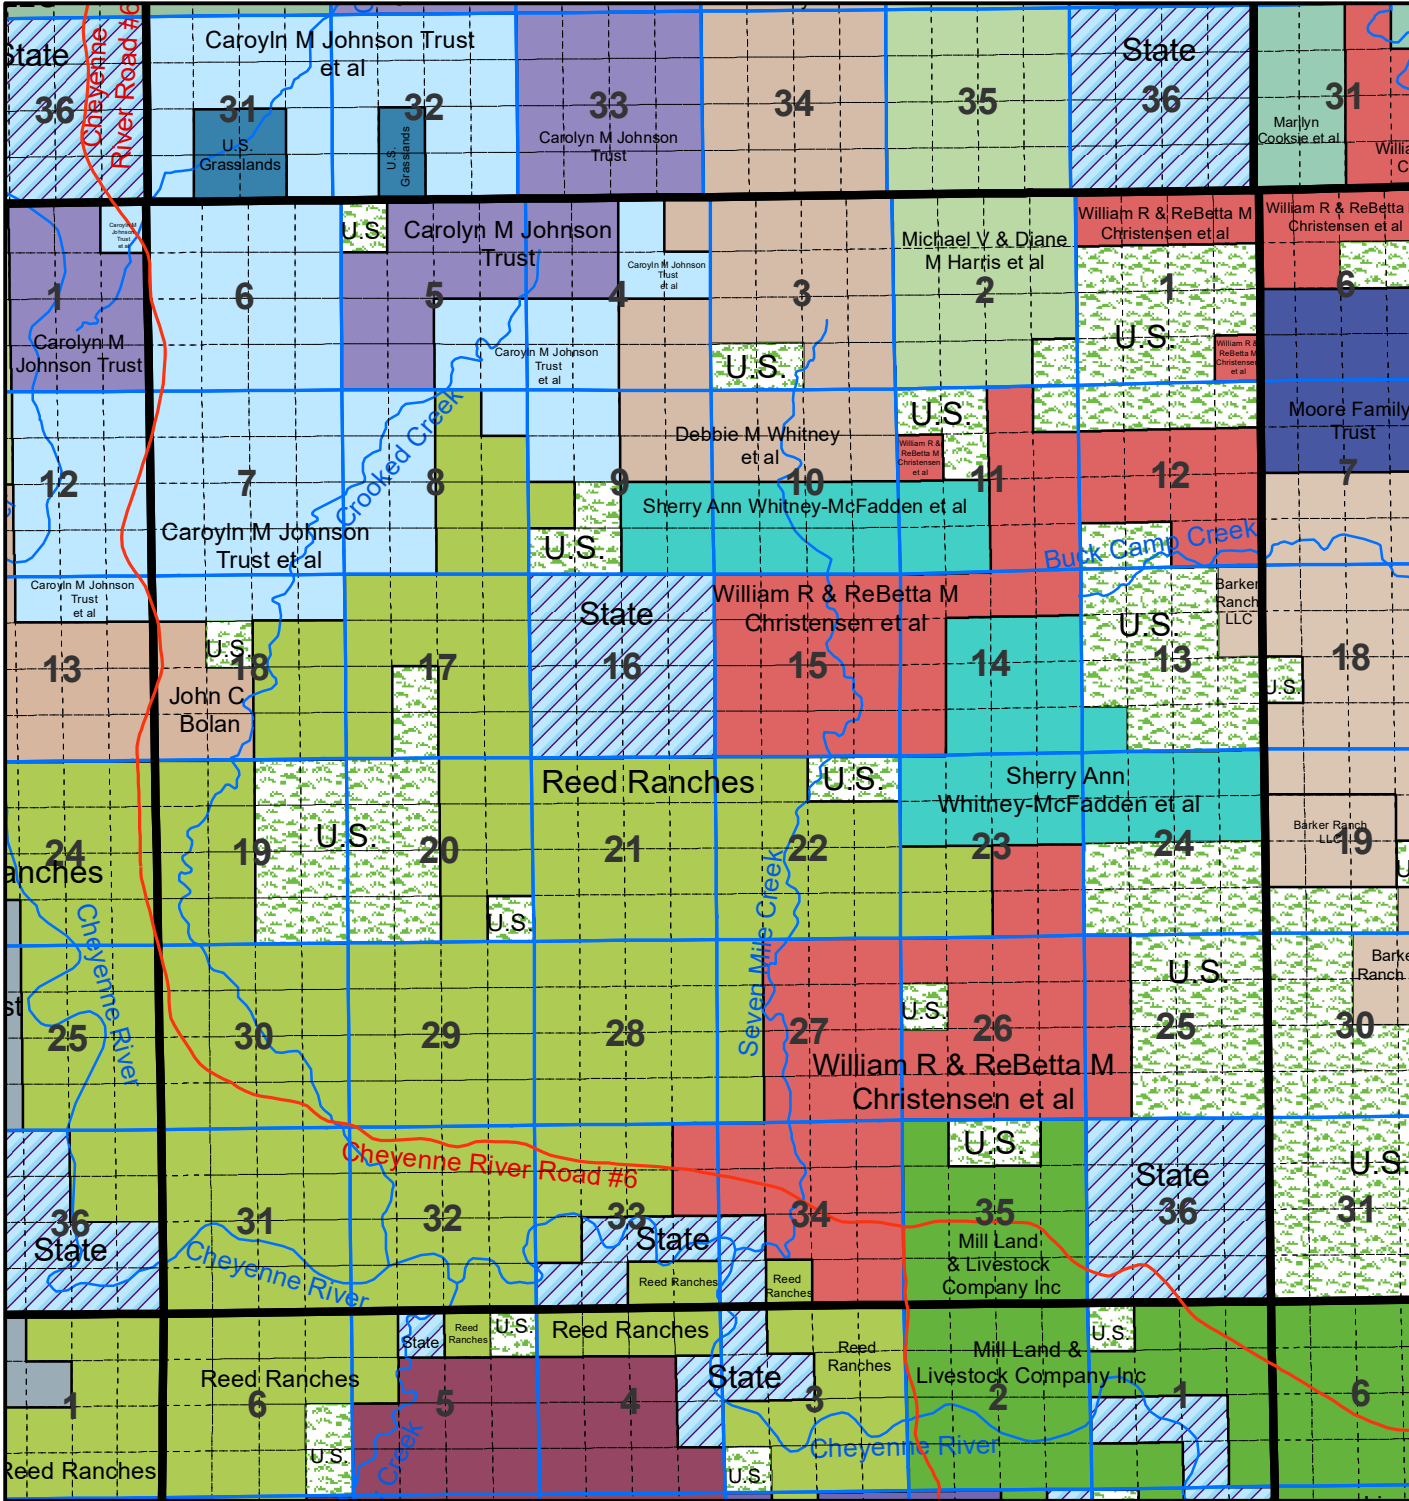

Niobrara County T 40 R 63

The Niobrara County Assessor's Office intends this information to be a representation of property characteristics and value for Tax Purposes only. The user of this information is responsible for further verification of the data.

1 inch equals 1 mile
Updated as of 1/1/2026