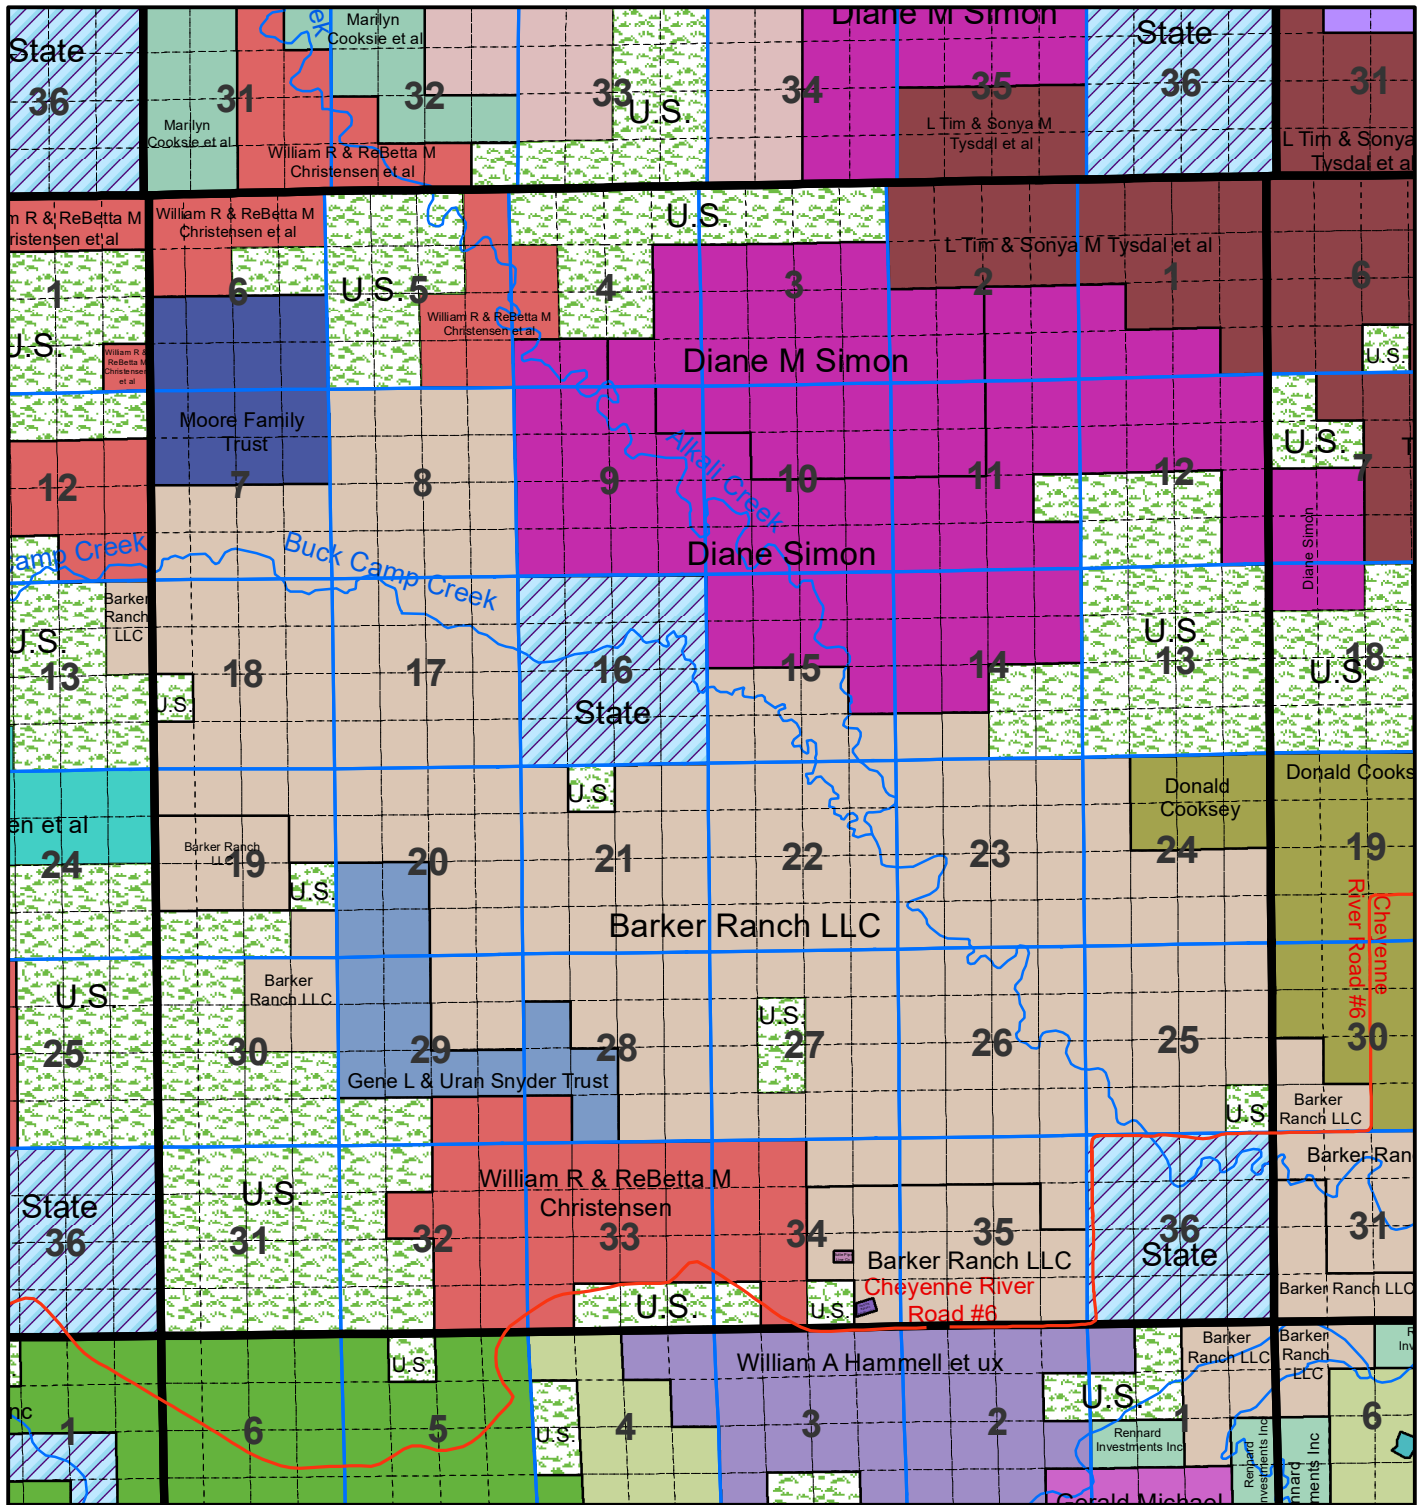

Niobrara County T 40 R 62

The Niobrara County Assessor's Office intends this information to be a representation of property characteristics and value for Tax Purposes only. The user of this information is responsible for further verification of the data.

1 inch equals 1 mile
Updated as of 1/1/2026