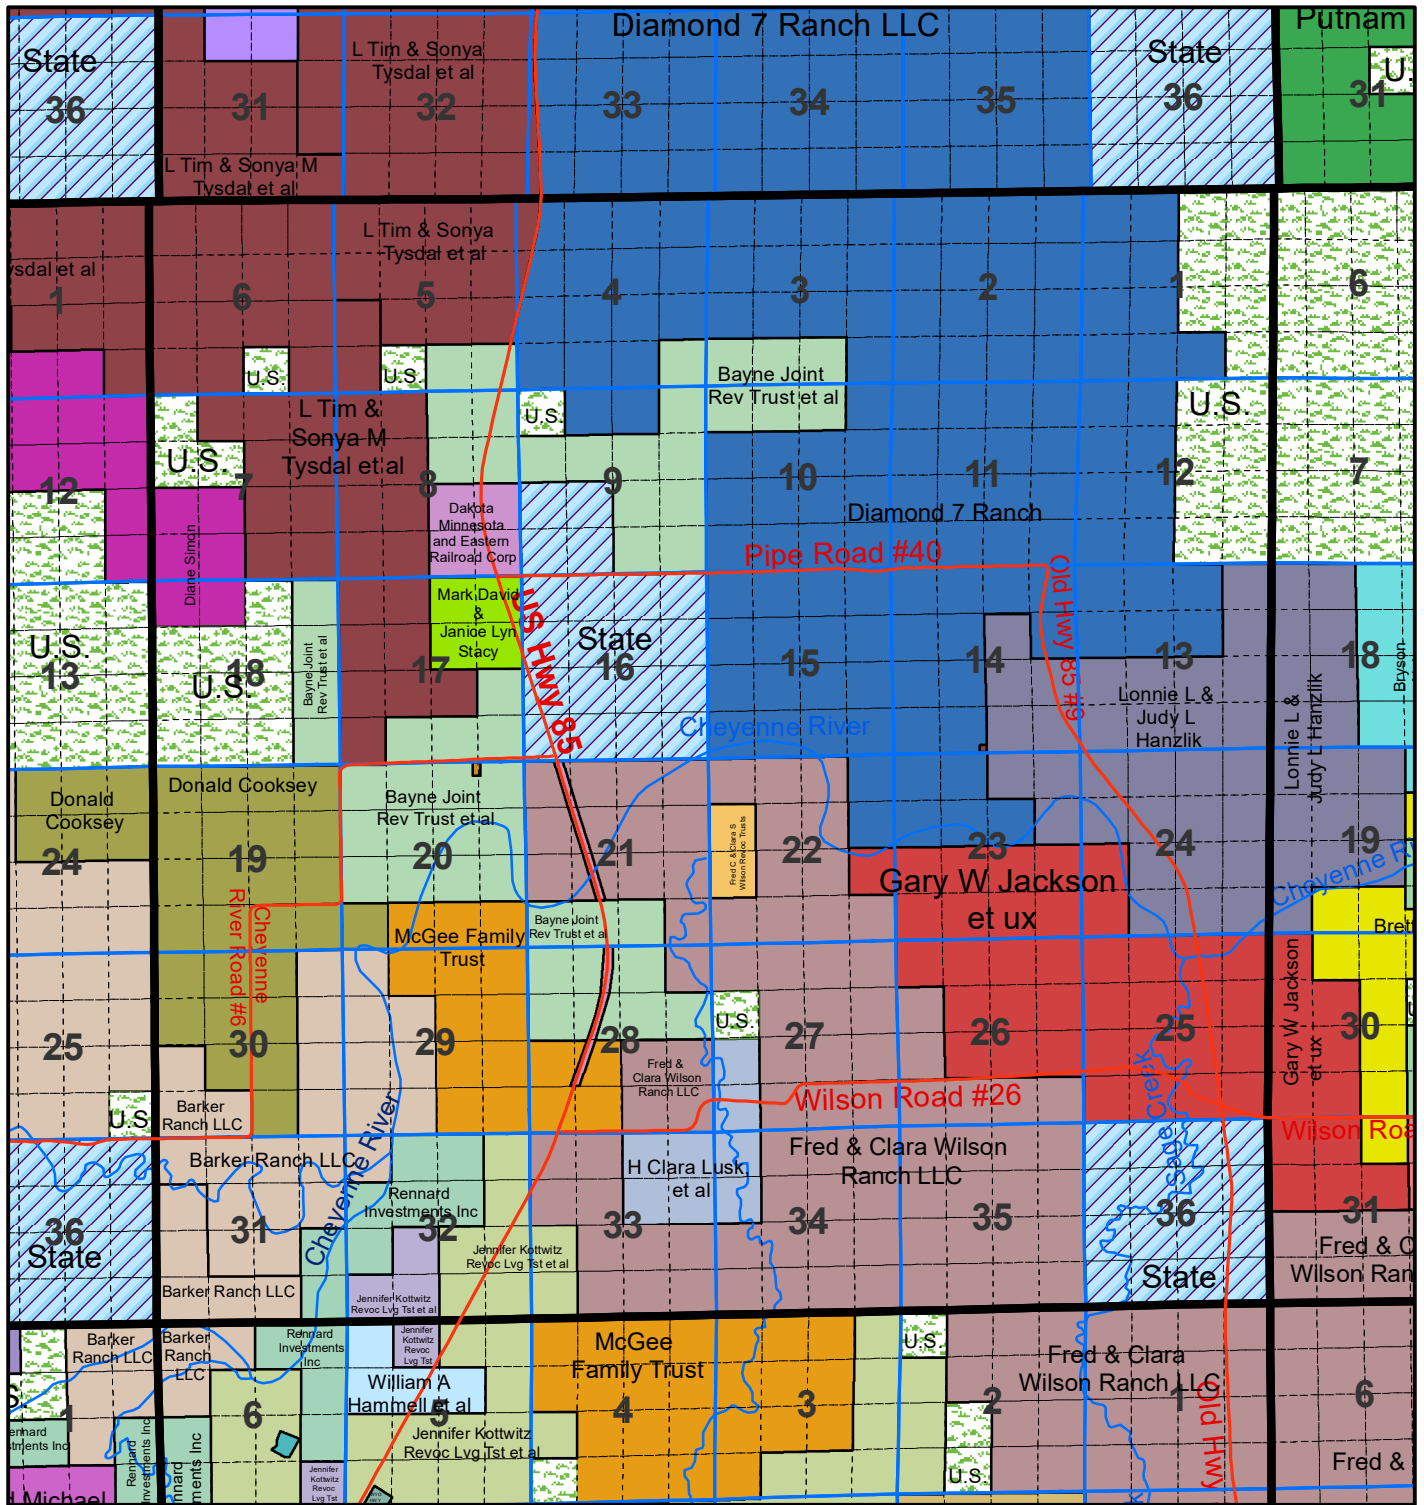

Niobrara County T 40 R 61

The Niobrara County Assessor's Office intends this information to be a representation of property characteristics and value for Tax Purposes only. The user of this information is responsible for further verification of the data.

1 inch equals 1 mile
Updated as of 1/1/2026