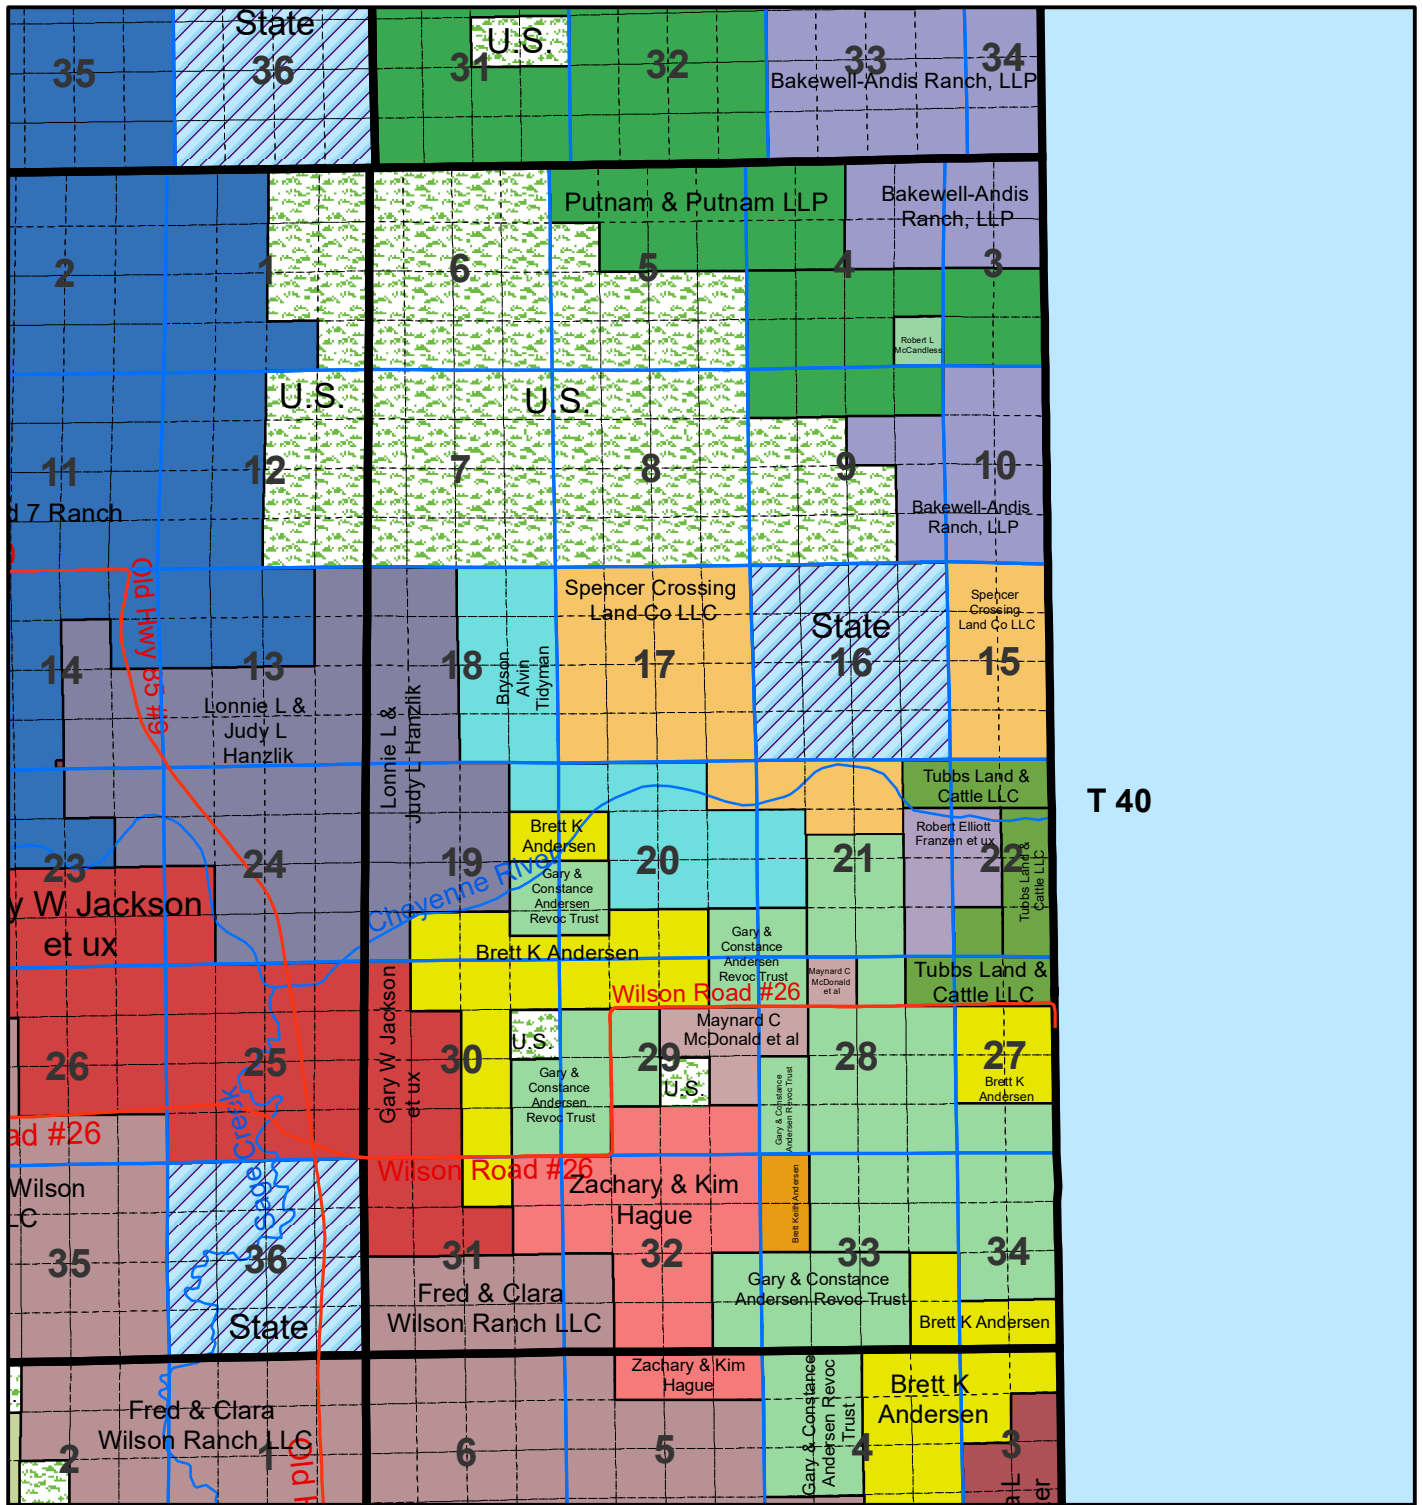

Niobrara County T 40 R 60

The Niobrara County Assessor's Office intends this information to be a representation of property characteristics and value for Tax Purposes only. The user of this information is responsible for further verification of the data.

1 inch equals 1 mile
Updated as of 1/1/2026