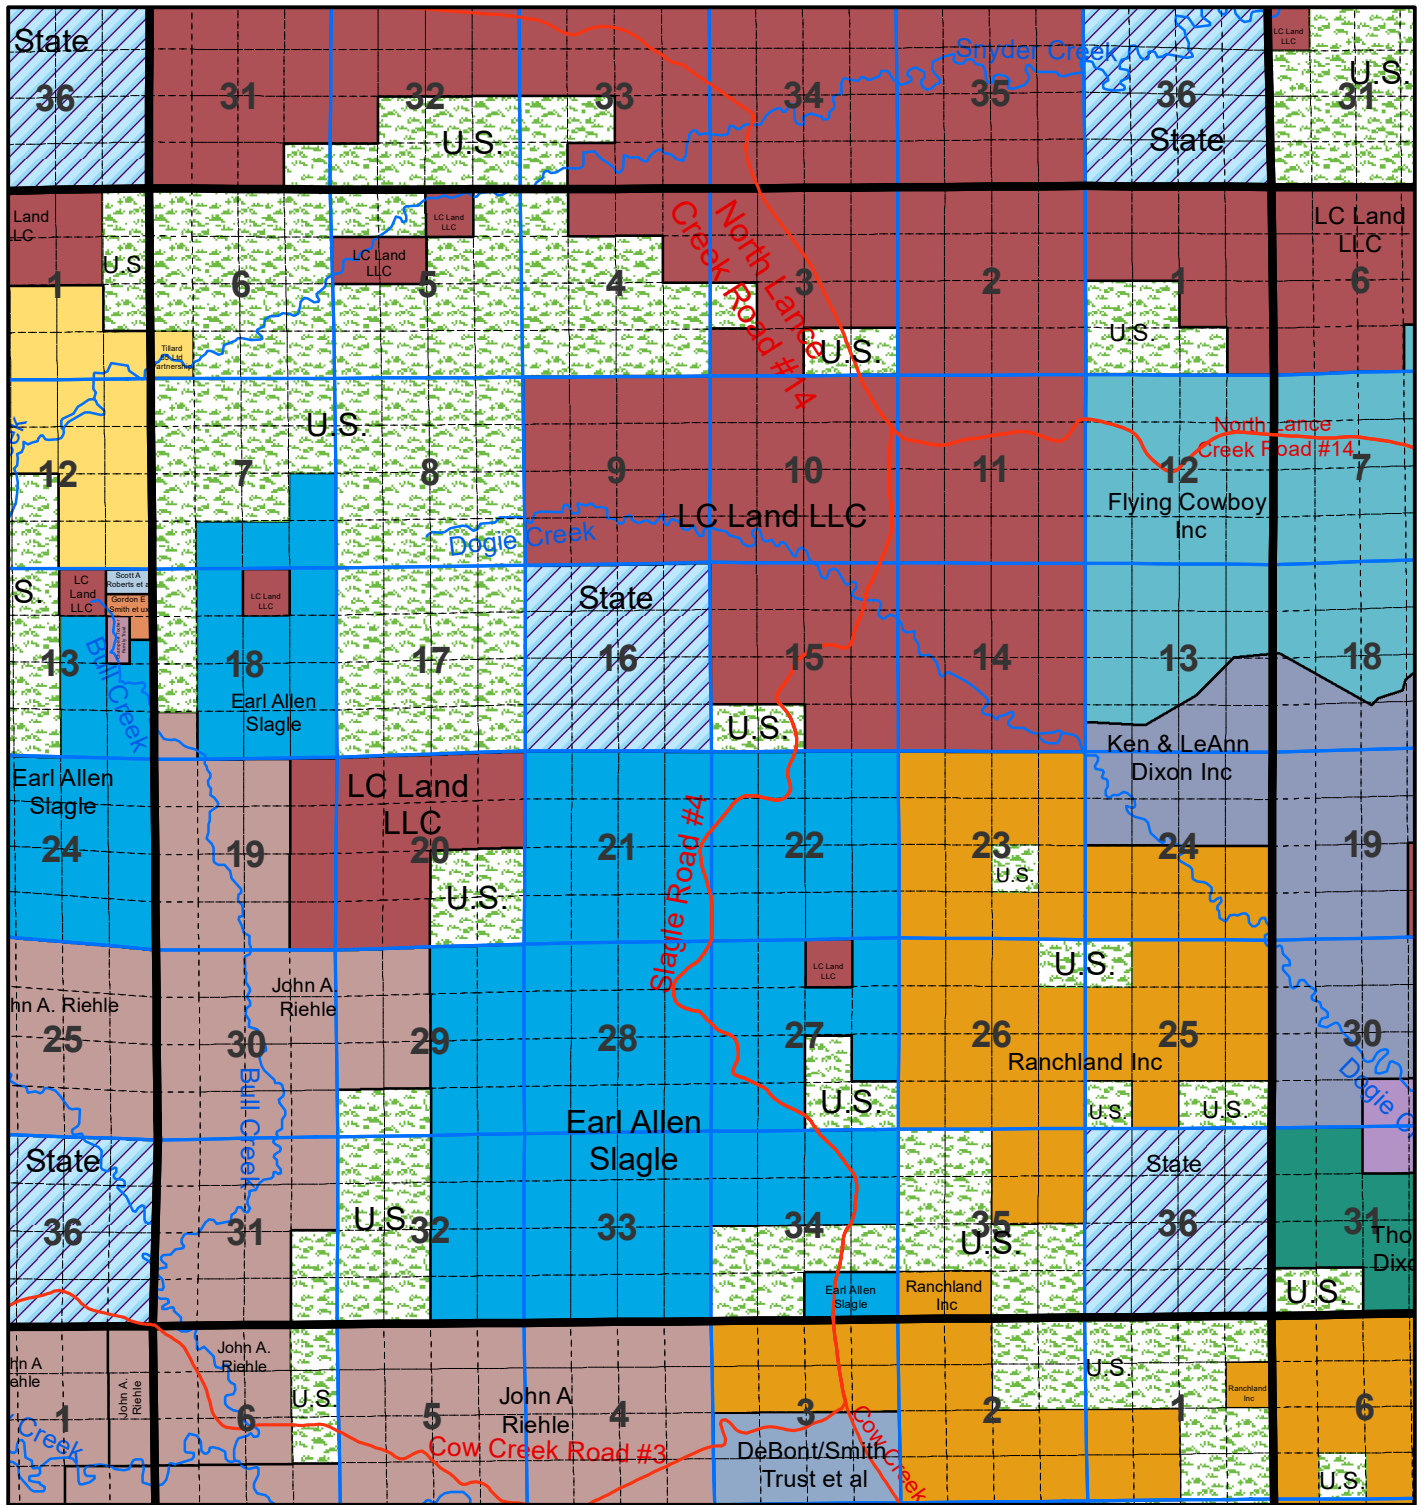

Niobrara County T 39 R 66

The Niobrara County Assessor's Office intends this information to be a representation of property characteristics and value for Tax Purposes only. The user of this information is responsible for further verification of the data.

1 inch equals 1 mile
Updated as of 1/1/2026