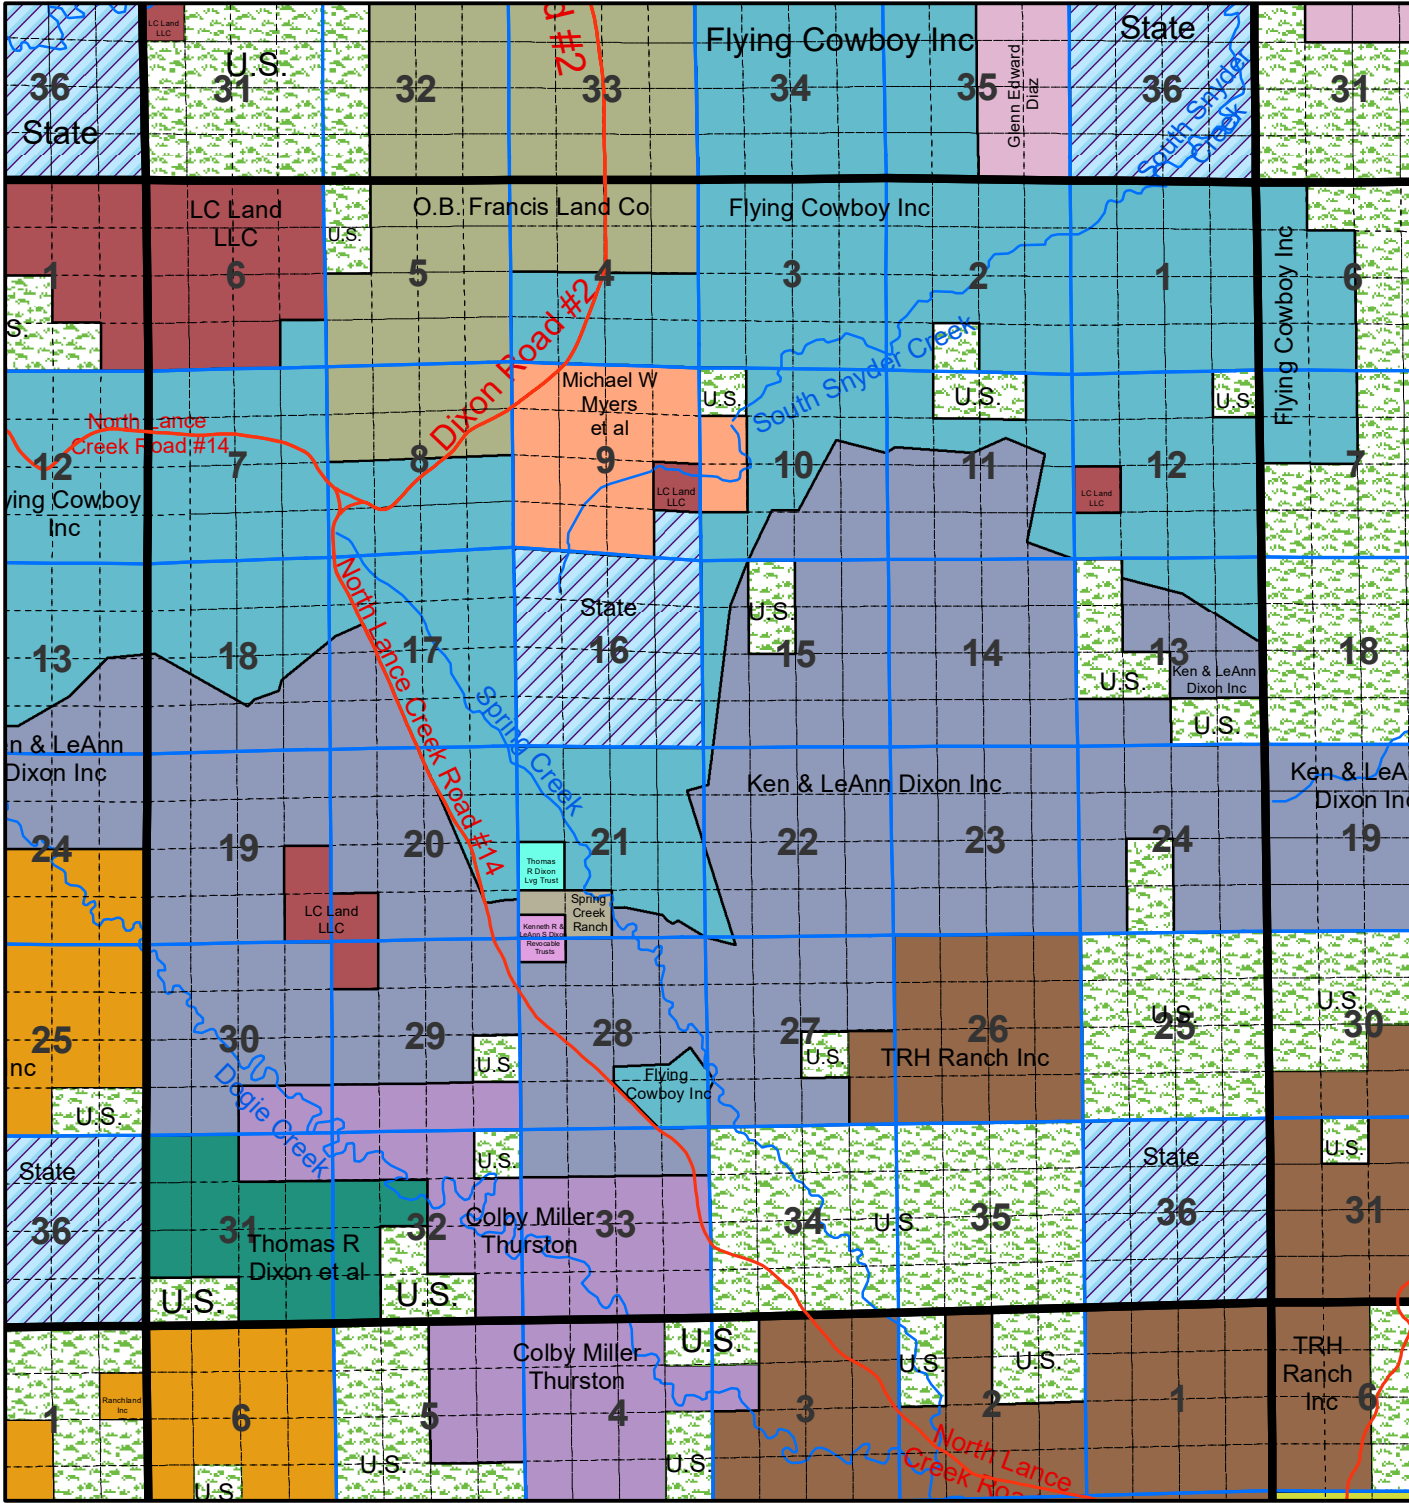

Niobrara County T 39 R 65

The Niobrara County Assessor's Office intends this information to be a representation of property characteristics and value for Tax Purposes only. The user of this information is responsible for further verification of the data.

1 inch equals 1 mile
Updated as of 1/1/2026