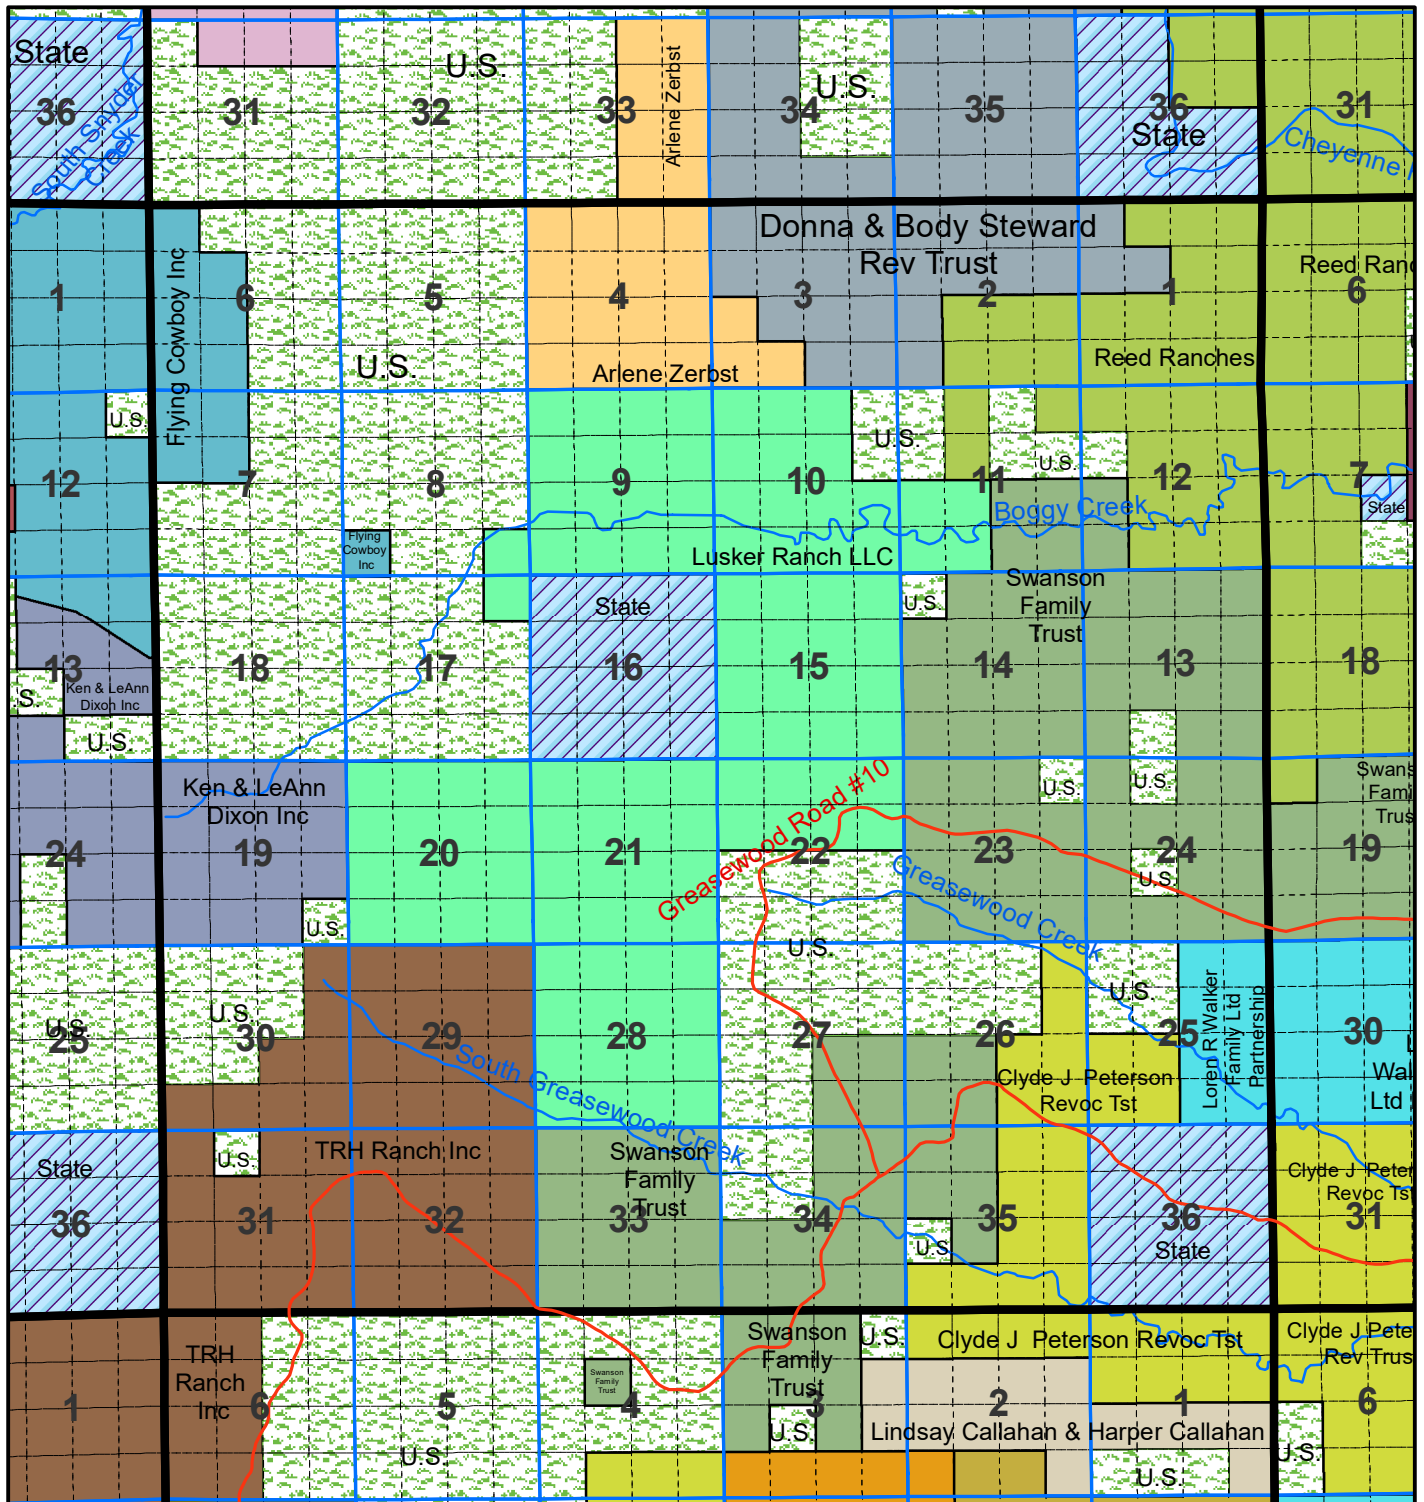

Niobrara County T 39 R 64

The Niobrara County Assessor's Office intends this information to be a representation of property characteristics and value for Tax Purposes only. The user of this information is responsible for further verification of the data.

1 inch equals 1 mile
Updated as of 1/1/2026