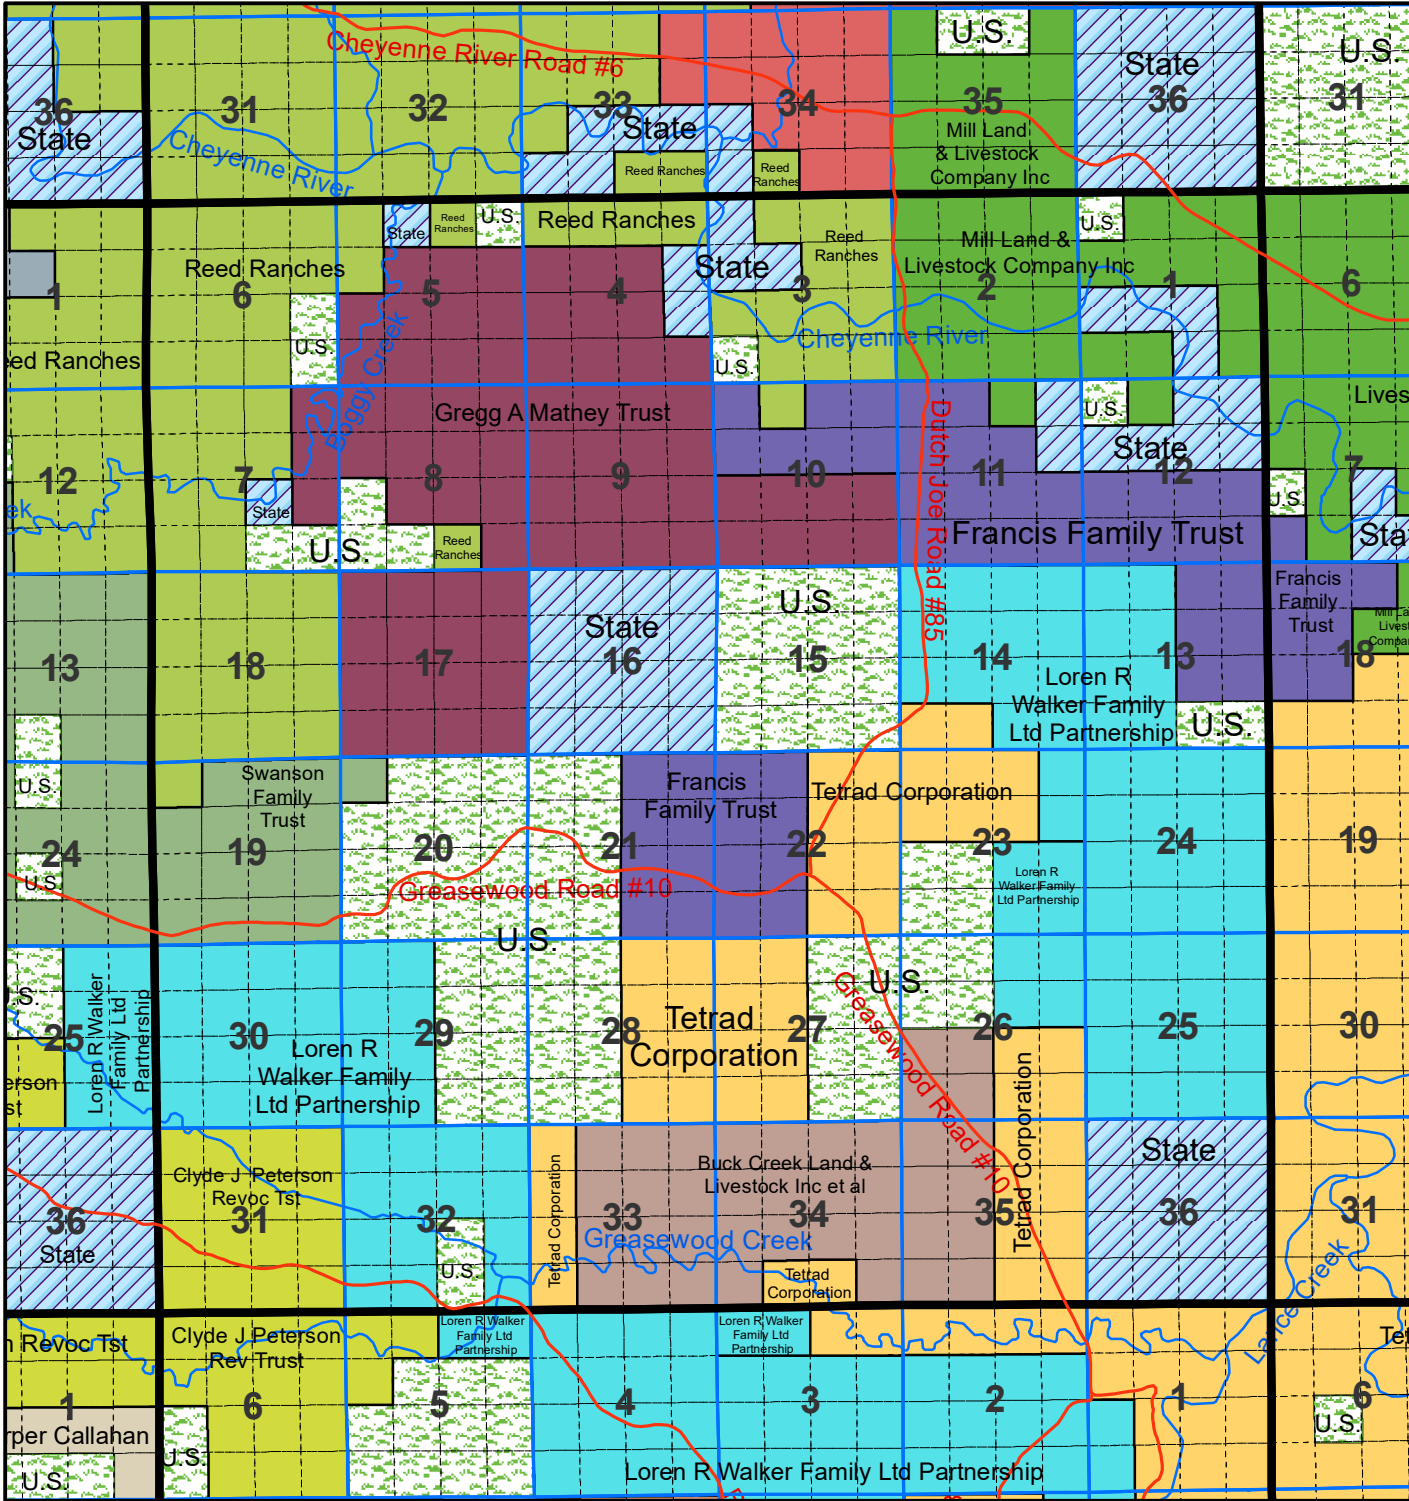

Niobrara County T 39 R 63

The Niobrara County Assessor's Office intends this information to be a representation of property characteristics and value for Tax Purposes only. The user of this information is responsible for further verification of the data.

1 inch equals 1 mile
Updated as of 1/1/2026