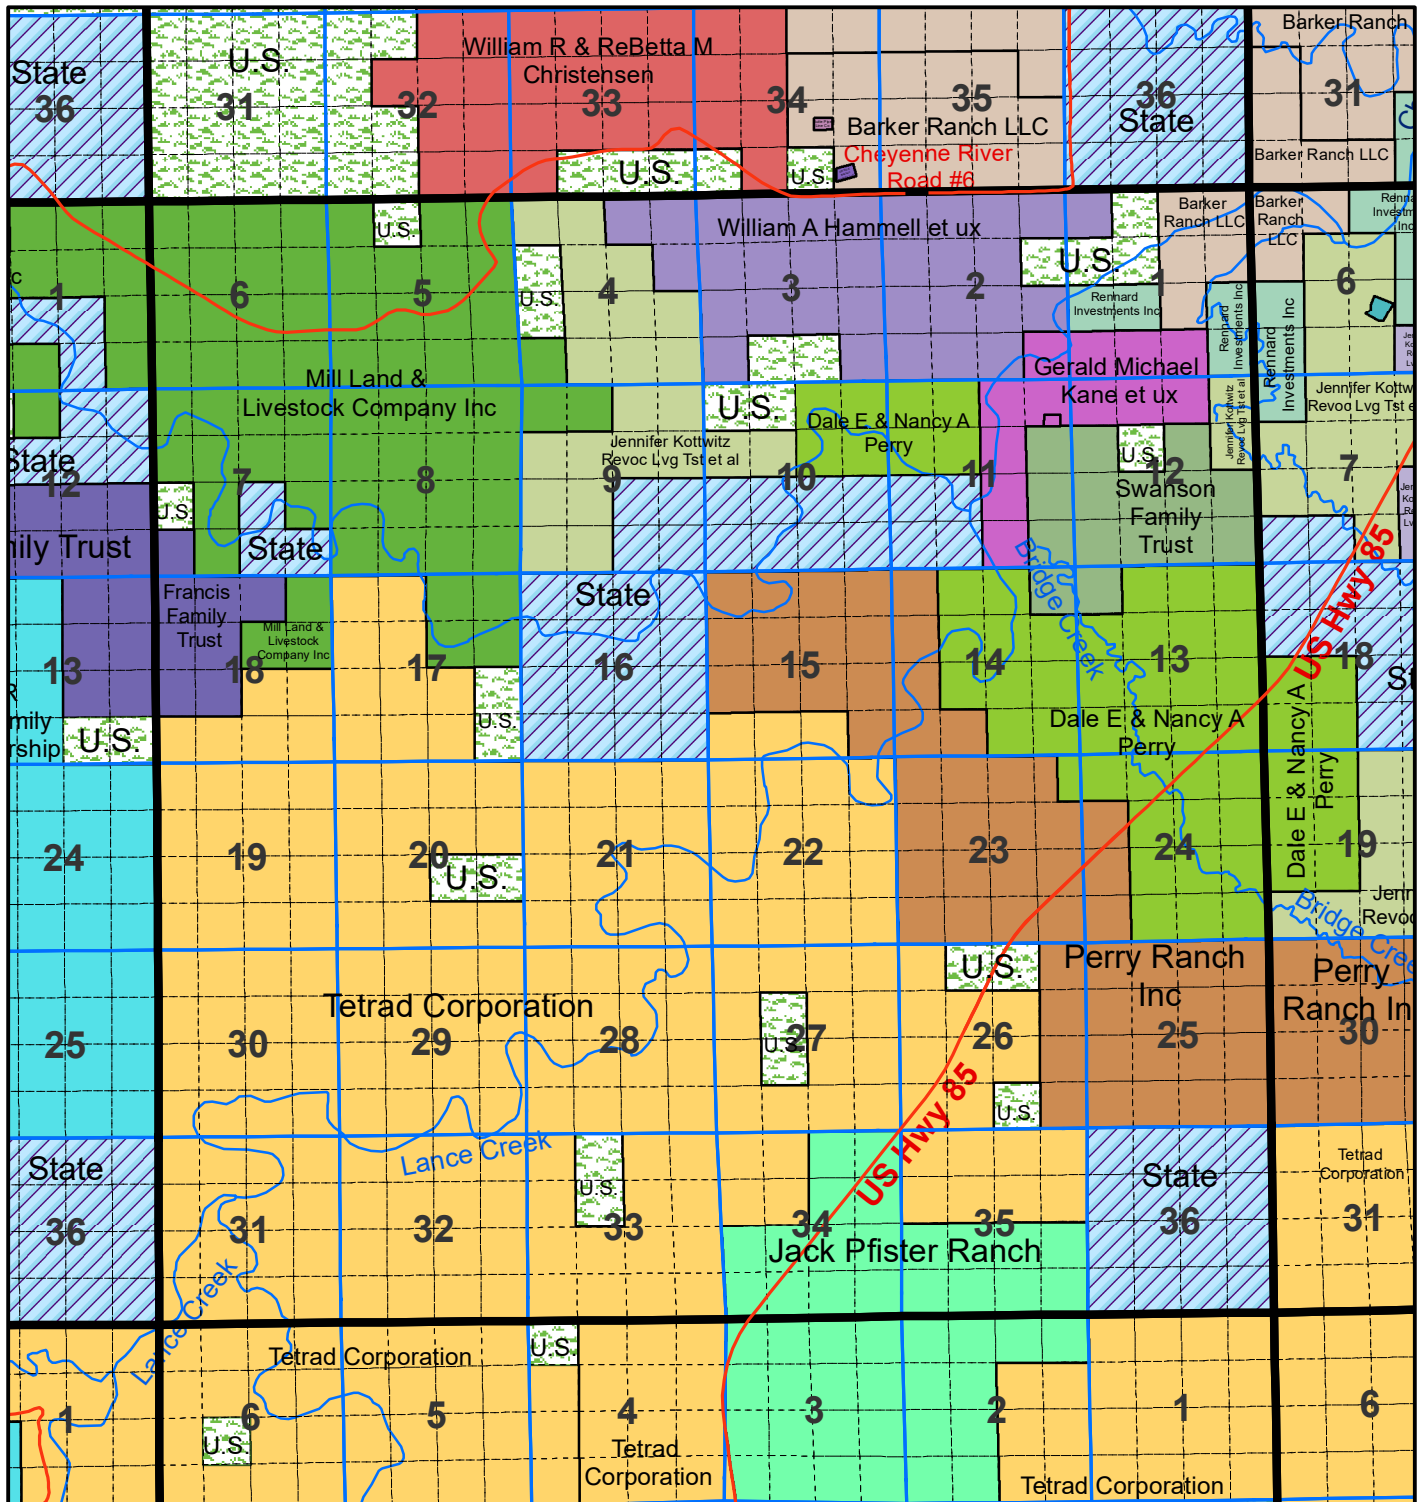

Niobrara County T 39 R 62

The Niobrara County Assessor's Office intends this information to be a representation of property characteristics and value for Tax Purposes only. The user of this information is responsible for further verification of the data.

1 inch equals 1 mile
Updated as of 1/1/2026