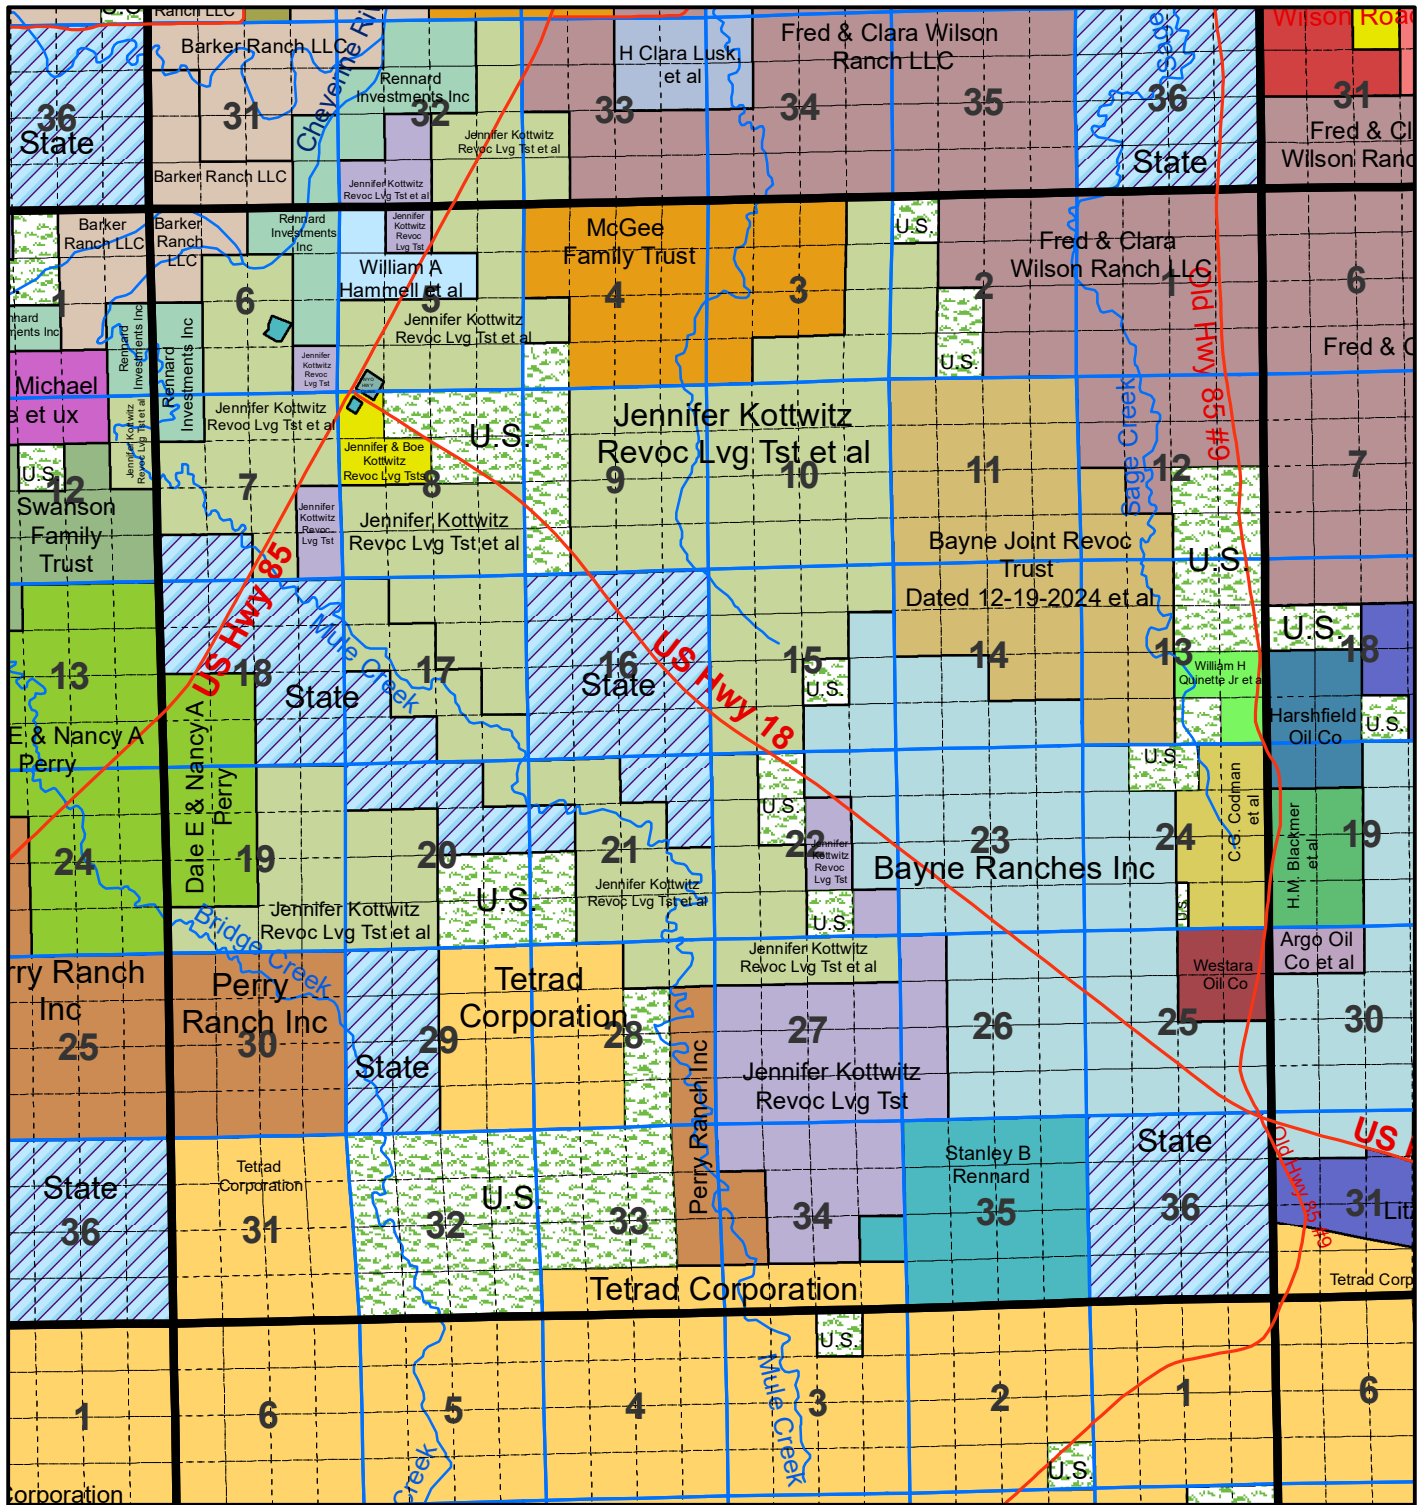

Niobrara County T 39 R 61

The Niobrara County Assessor's Office intends this information to be a representation of property characteristics and value for Tax Purposes only. The user of this information is responsible for further verification of the data.

1 inch equals 1 mile
Updated as of 1/1/2026