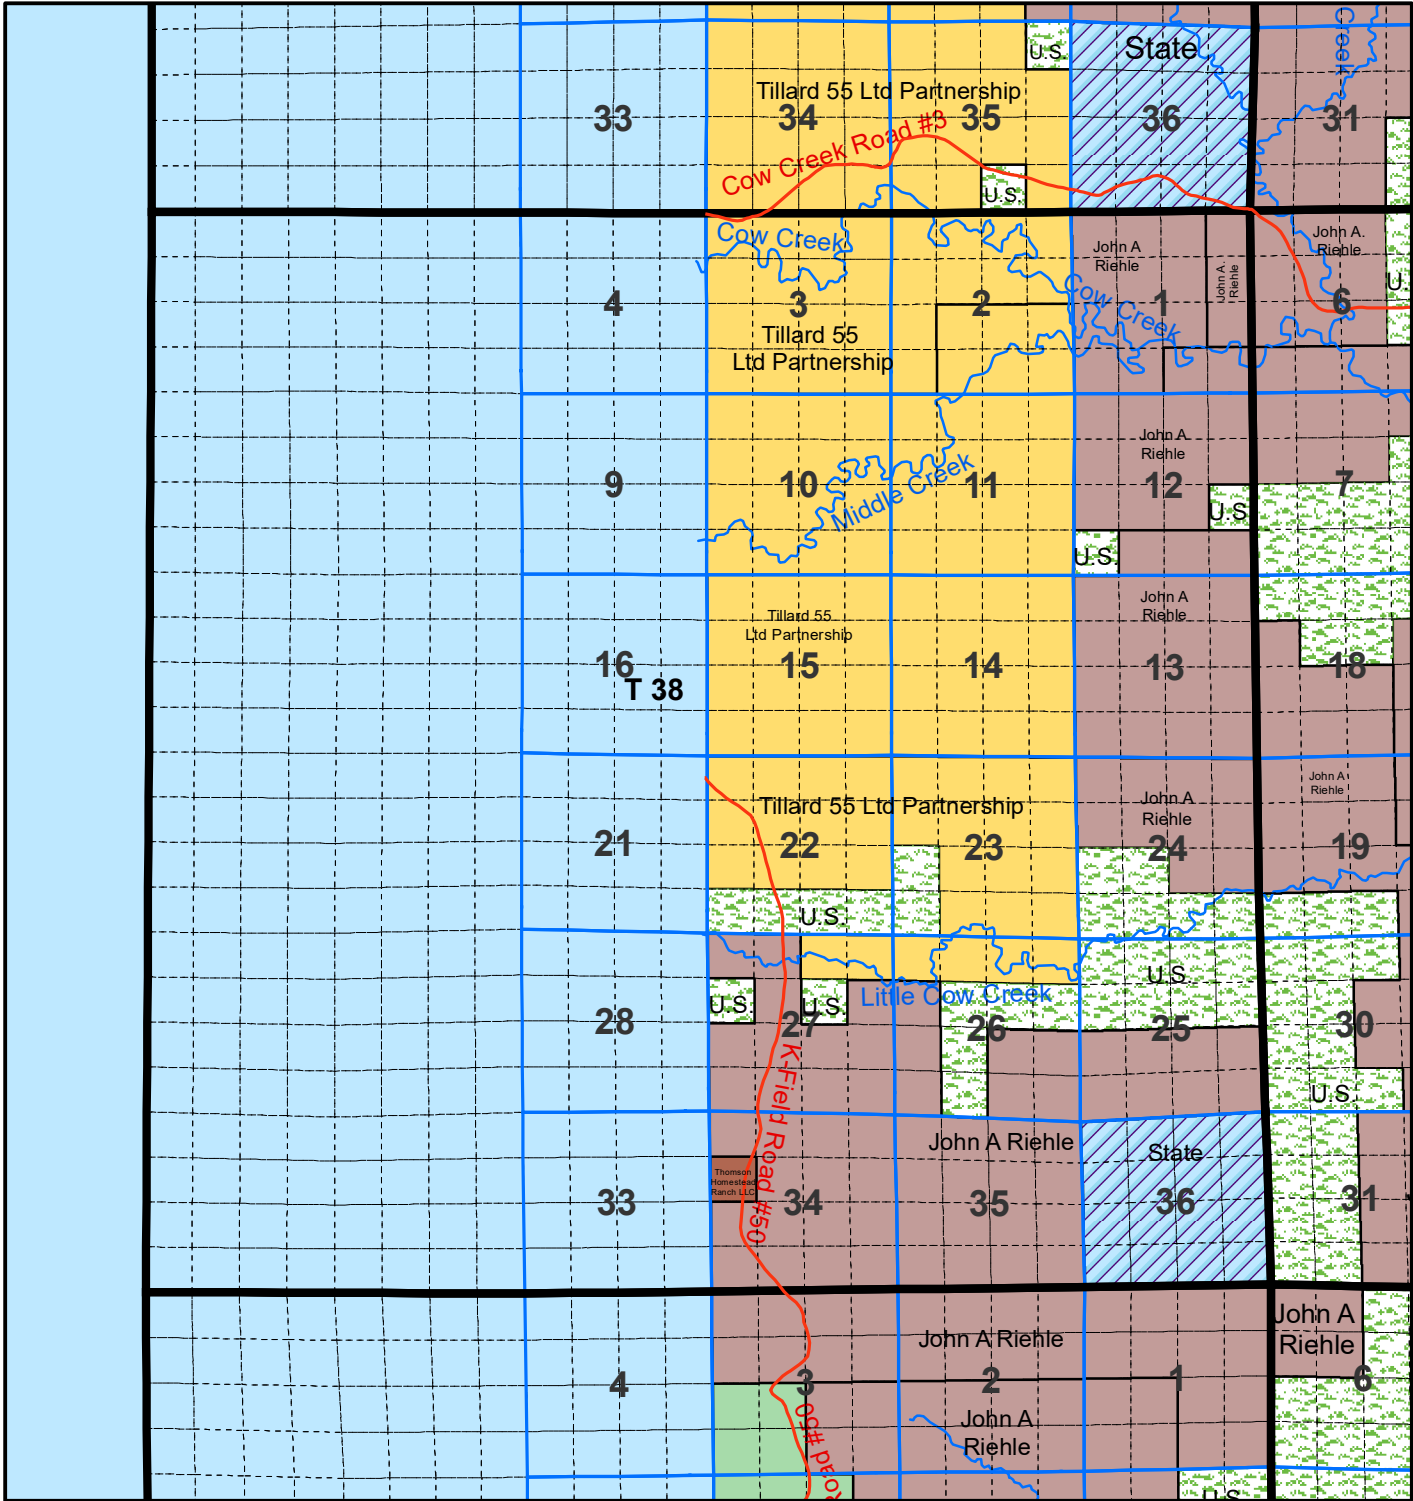

# Niobrara County T 38 R 67

The Niobrara County Assessor's Office intends this information to be a representation of property characteristics and value for Tax Purposes only. The user of this information is responsible for further verification of the data.

1 inch equals 1 mile  
Updated as of 1/1/2026