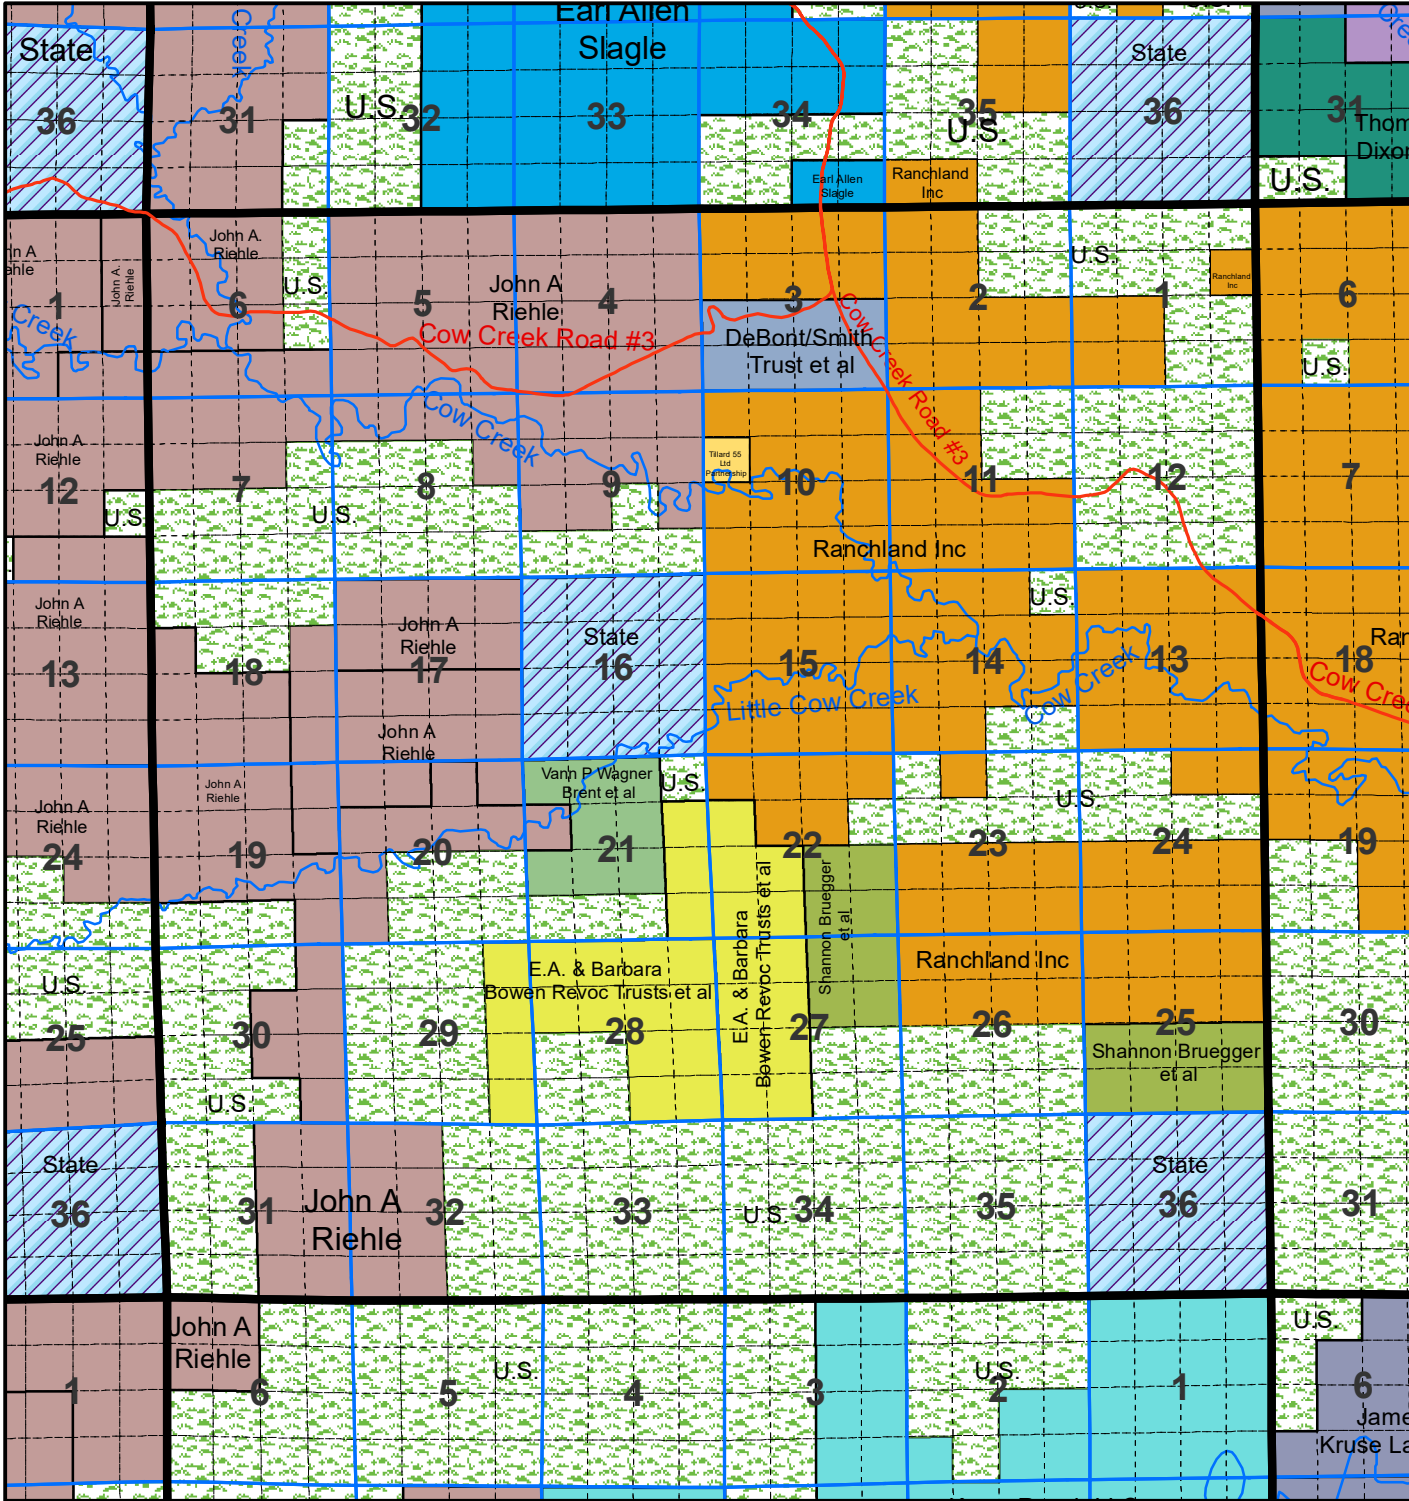

Niobrara County T 38 R 66

The Niobrara County Assessor's Office intends this information to be a representation of property characteristics and value for Tax Purposes only. The user of this information is responsible for further verification of the data.

1 inch equals 1 mile
Updated as of 1/1/2026