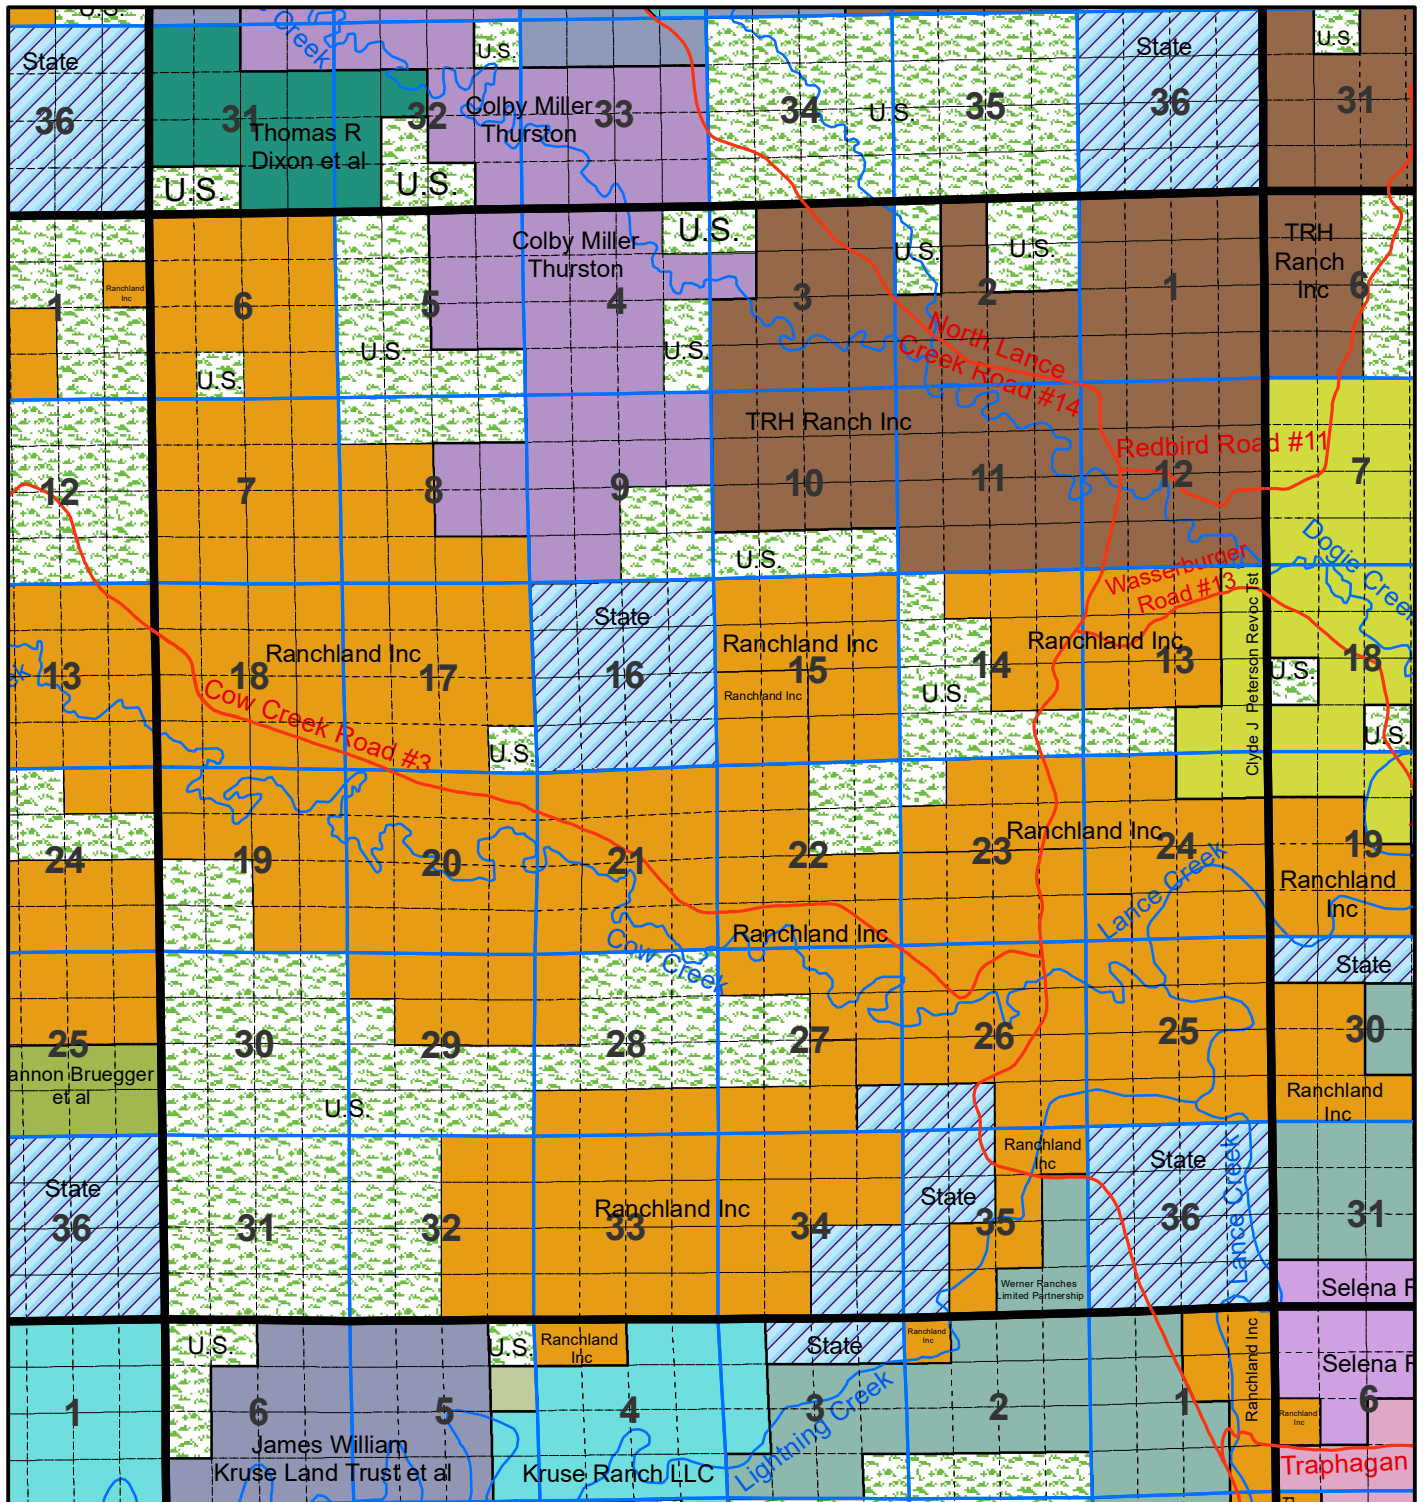

Niobrara County T 38 R 65

The Niobrara County Assessor's Office intends this information to be a representation of property characteristics and value for Tax Purposes only. The user of this information is responsible for further verification of the data.

1 inch equals 1 mile
 Updated as of 1/1/2026