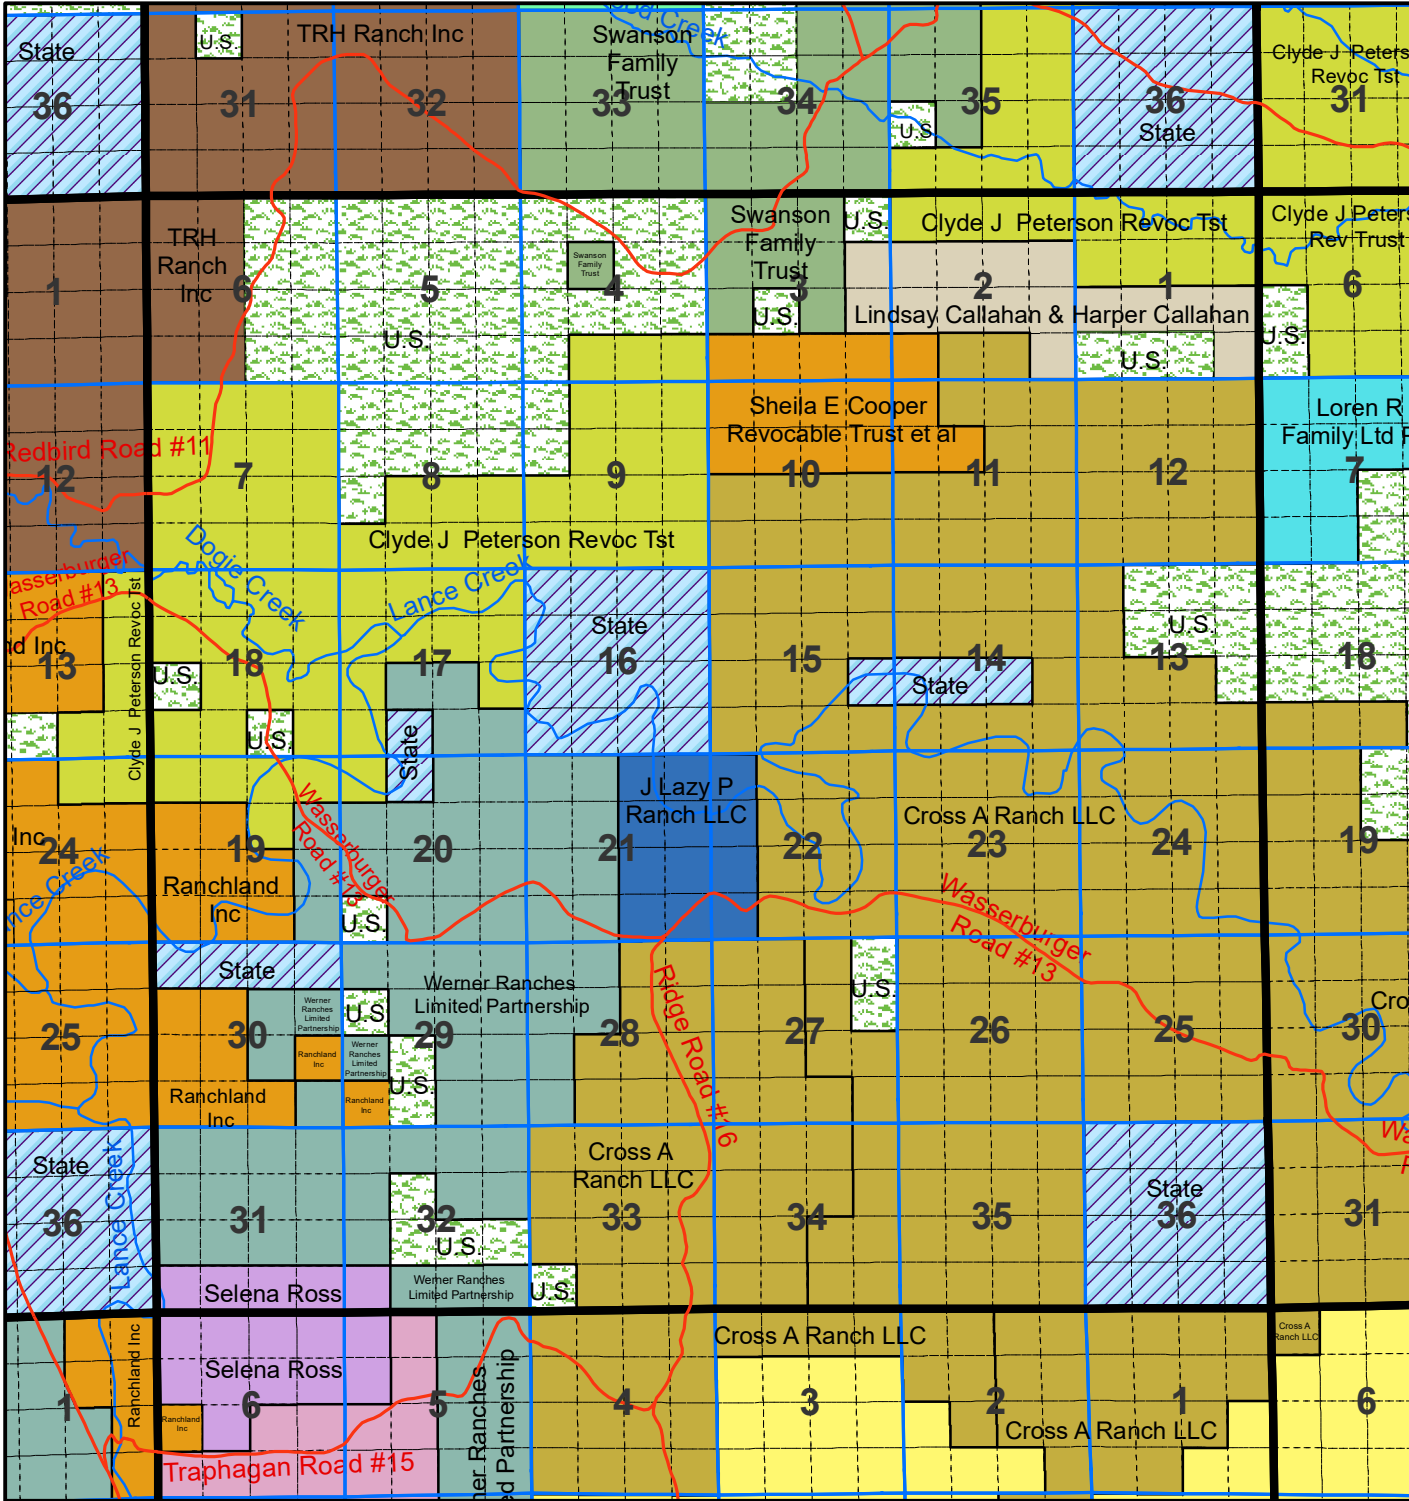

Niobrara County T 38 R 64

The Niobrara County Assessor's Office intends this information to be a representation of property characteristics and value for Tax Purposes only. The user of this information is responsible for further verification of the data.

1 inch equals 1 mile
Updated as of 1/1/2026