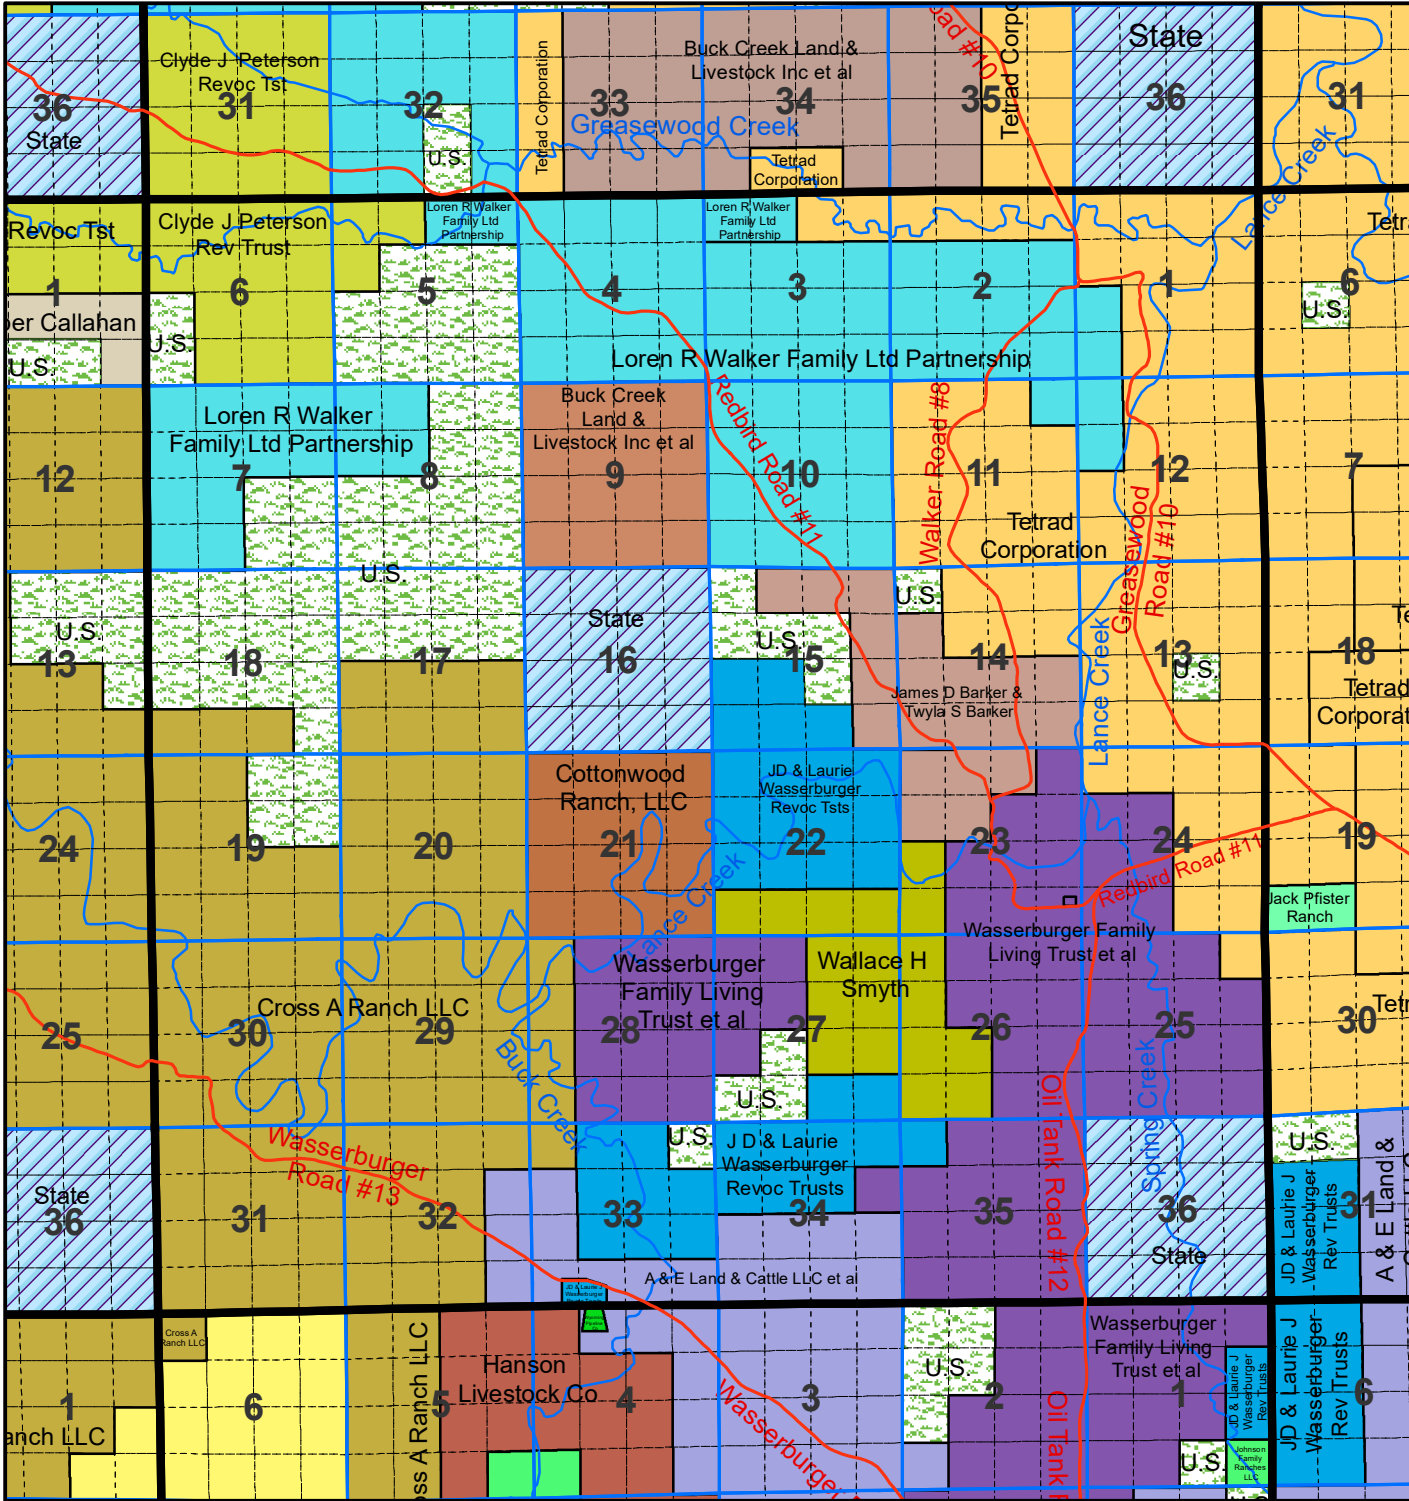

# Niobrara County T 38 R 63

The Niobrara County Assessor's Office intends this information to be a representation of property characteristics and value for Tax Purposes only. The user of this information is responsible for further verification of the data.

1 inch equals 1 mile  
Updated as of 1/1/2026