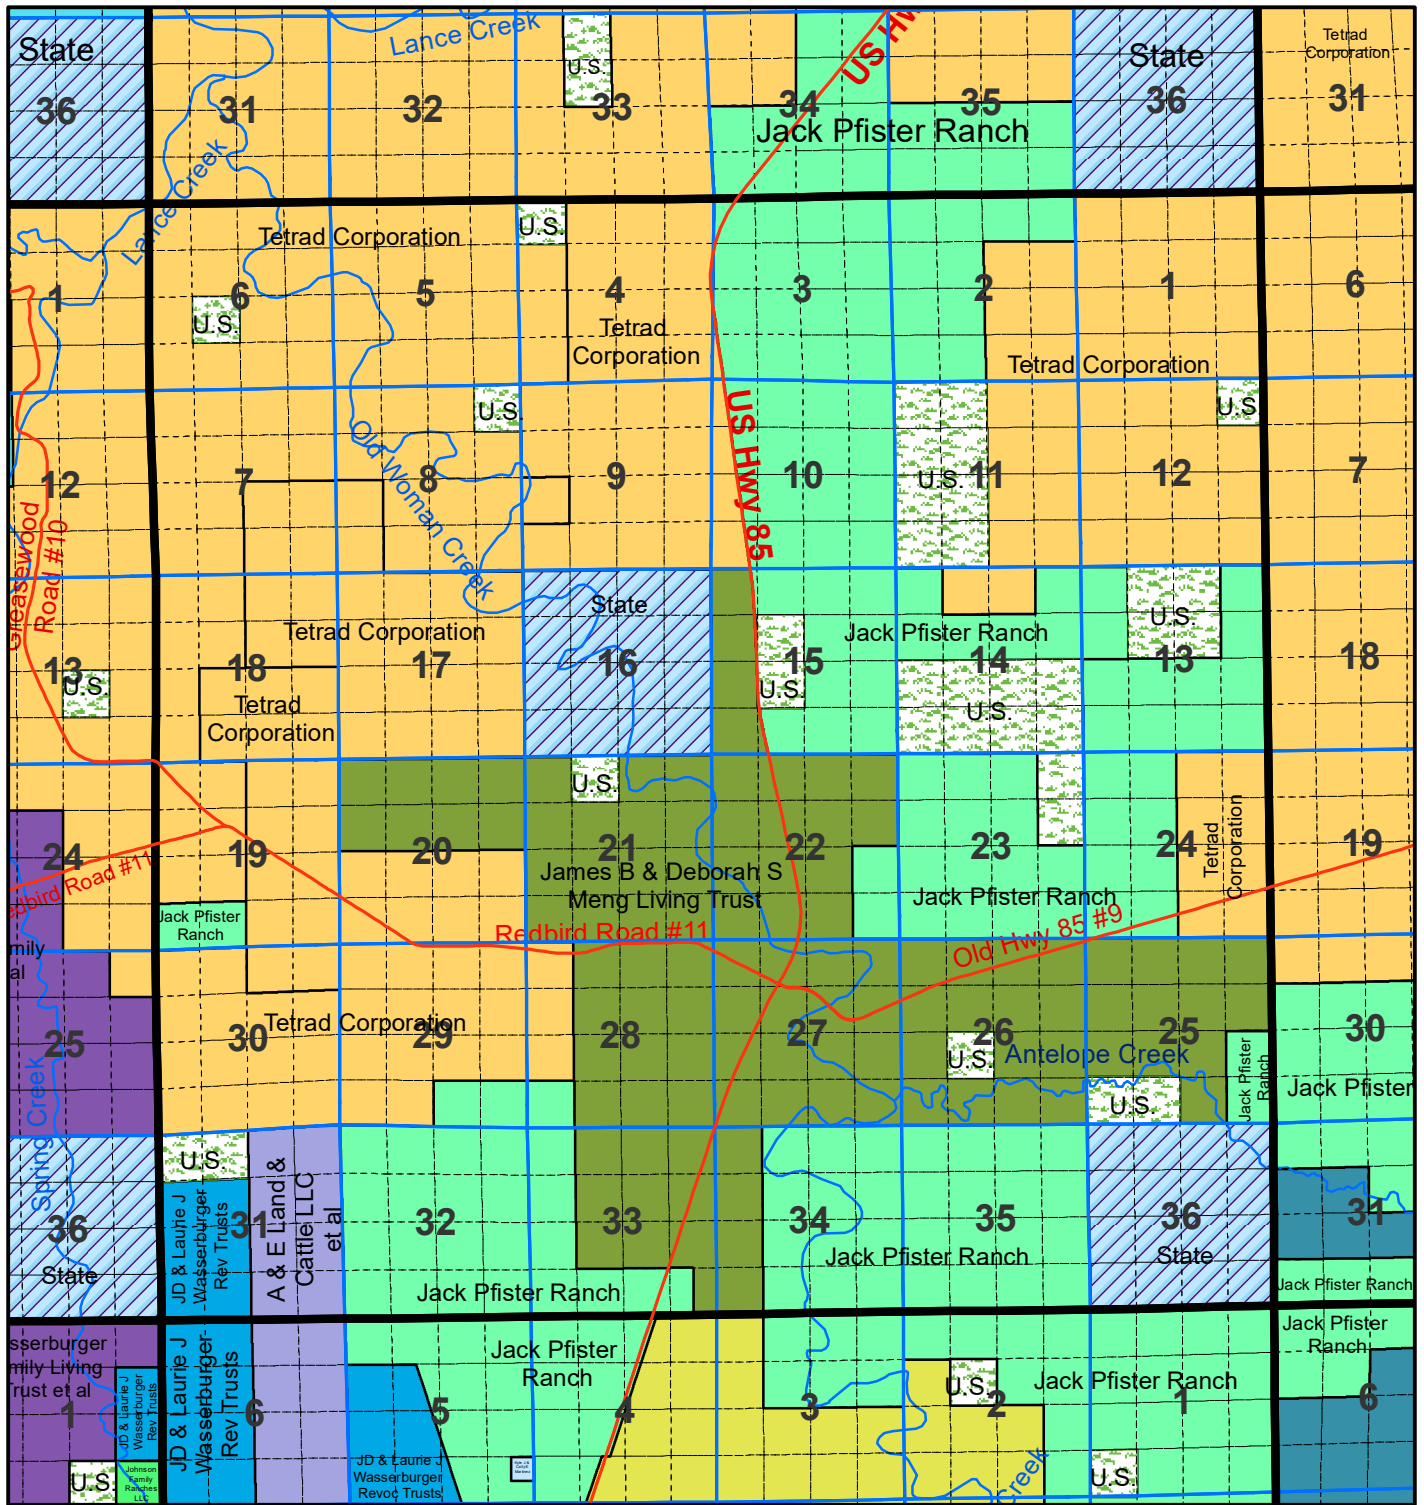

Niobrara County T 38 R 62

The Niobrara County Assessor's Office intends this information to be a representation of property characteristics and value for Tax Purposes only. The user of this information is responsible for further verification of the data.

1 inch equals 1 mile
Updated as of 1/1/2026