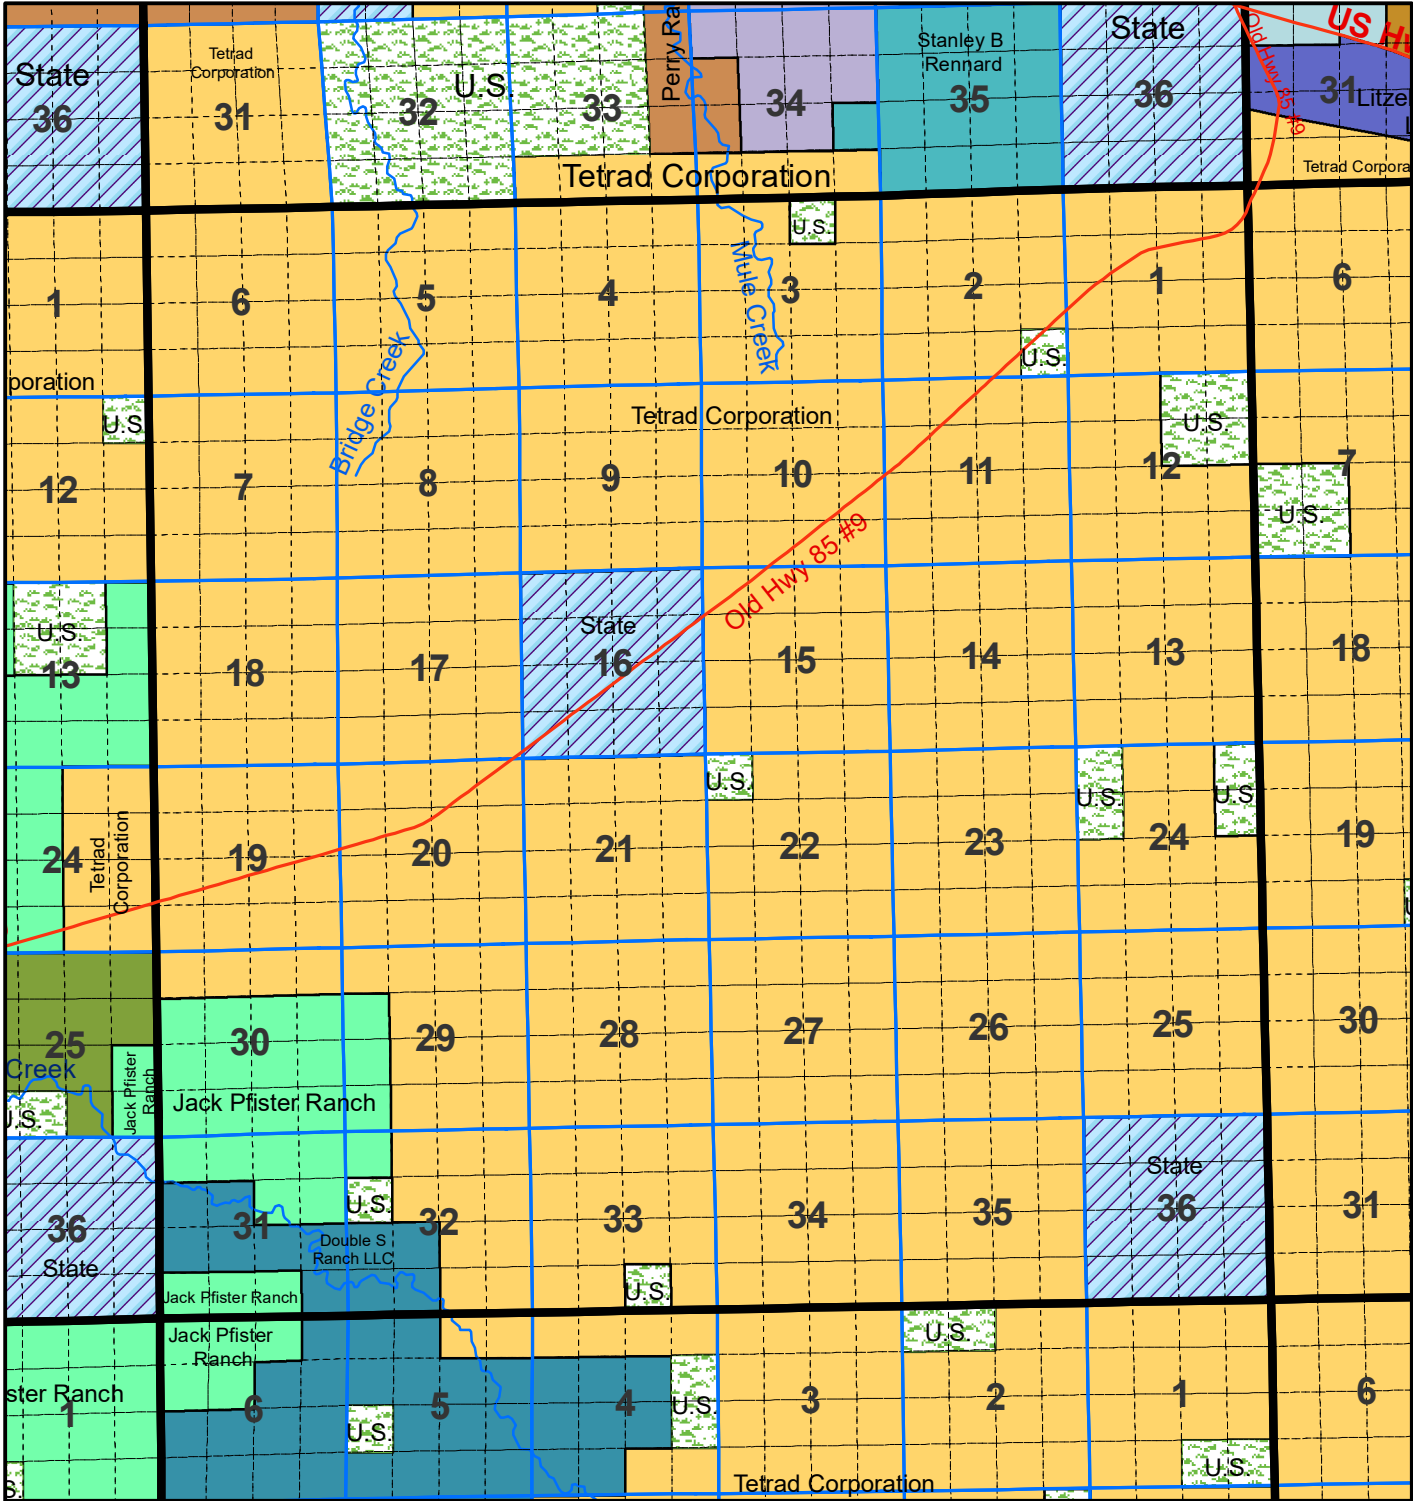

# Niobrara County T 38 R 61

The Niobrara County Assessor's Office intends this information to be a representation of property characteristics and value for Tax Purposes only. The user of this information is responsible for further verification of the data.

1 inch equals 1 mile  
Updated as of 1/1/2026