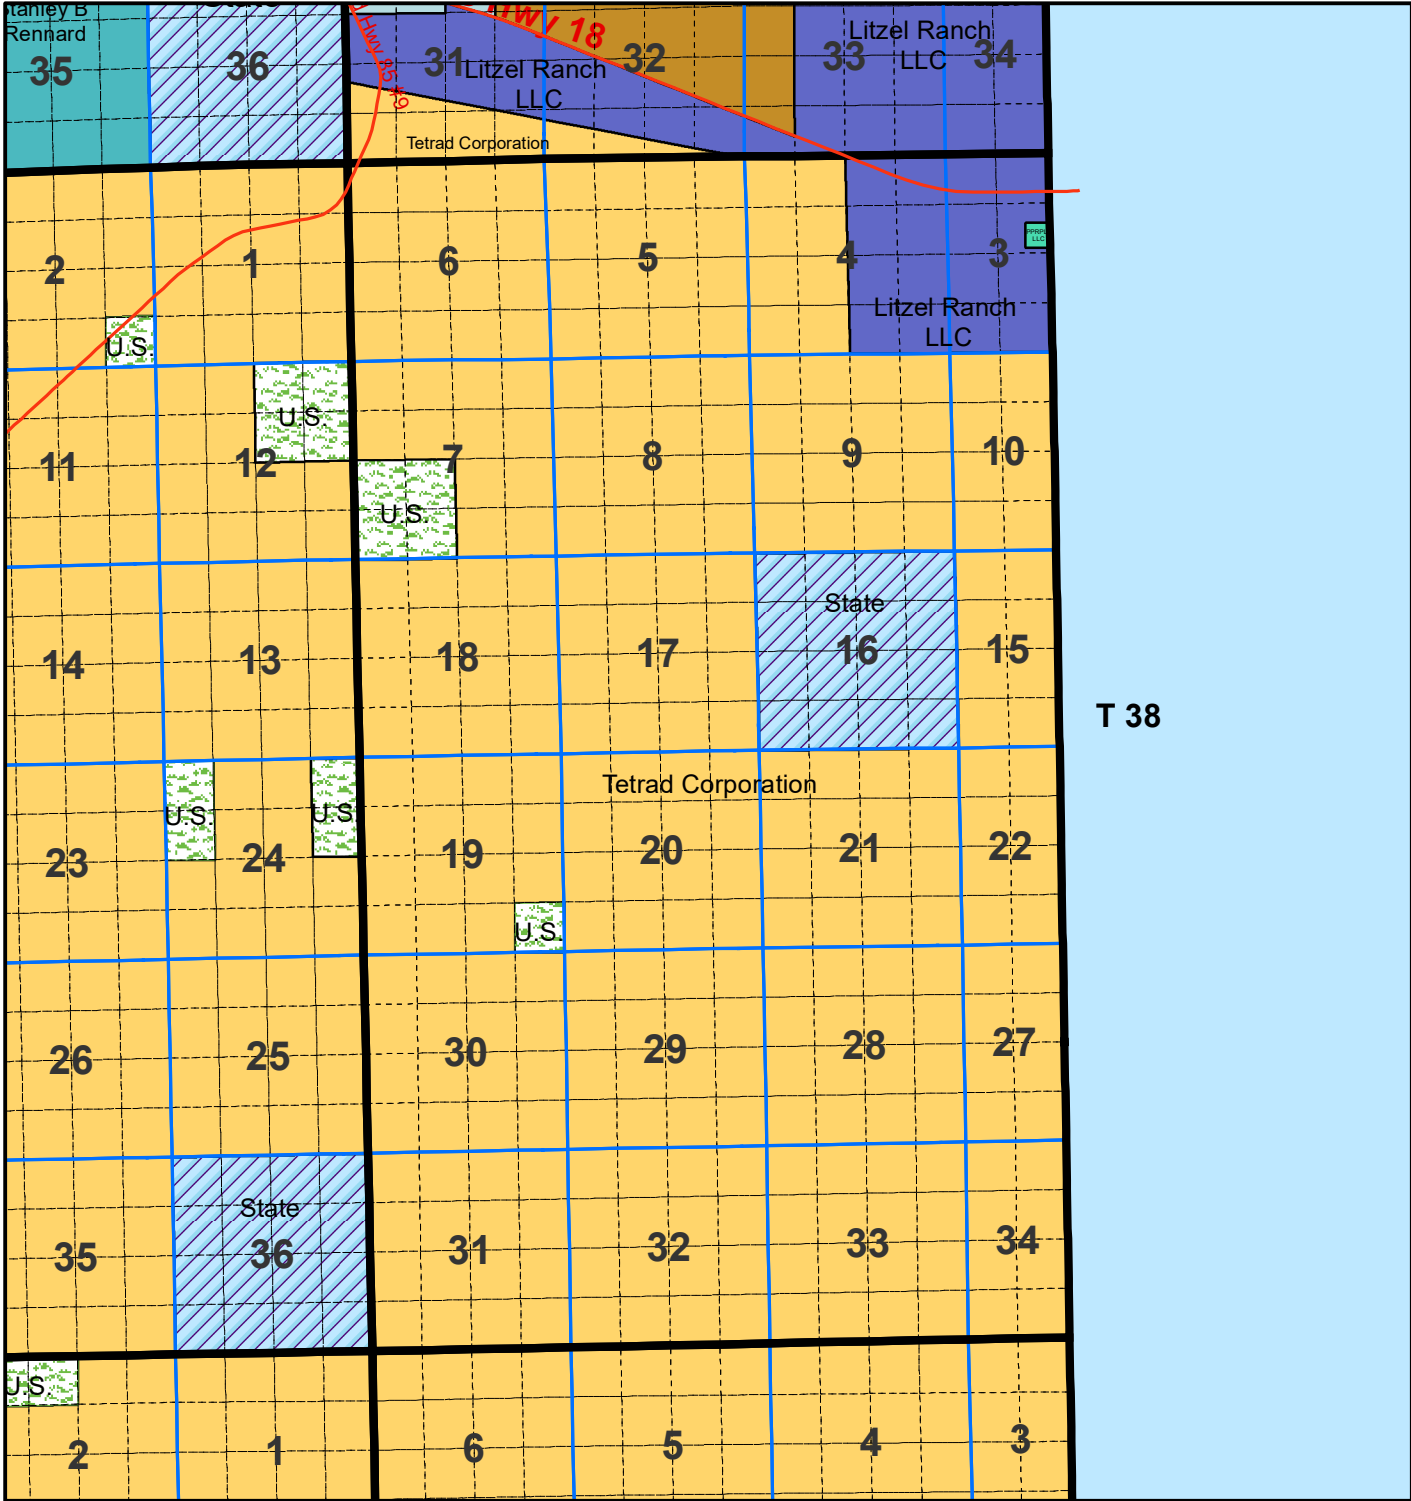

Niobrara County T 38 R 60

The Niobrara County Assessor's Office intends this information to be a representation of property characteristics and value for Tax Purposes only. The user of this information is responsible for further verification of the data.

1 inch equals 1 mile
Updated as of 1/1/2026