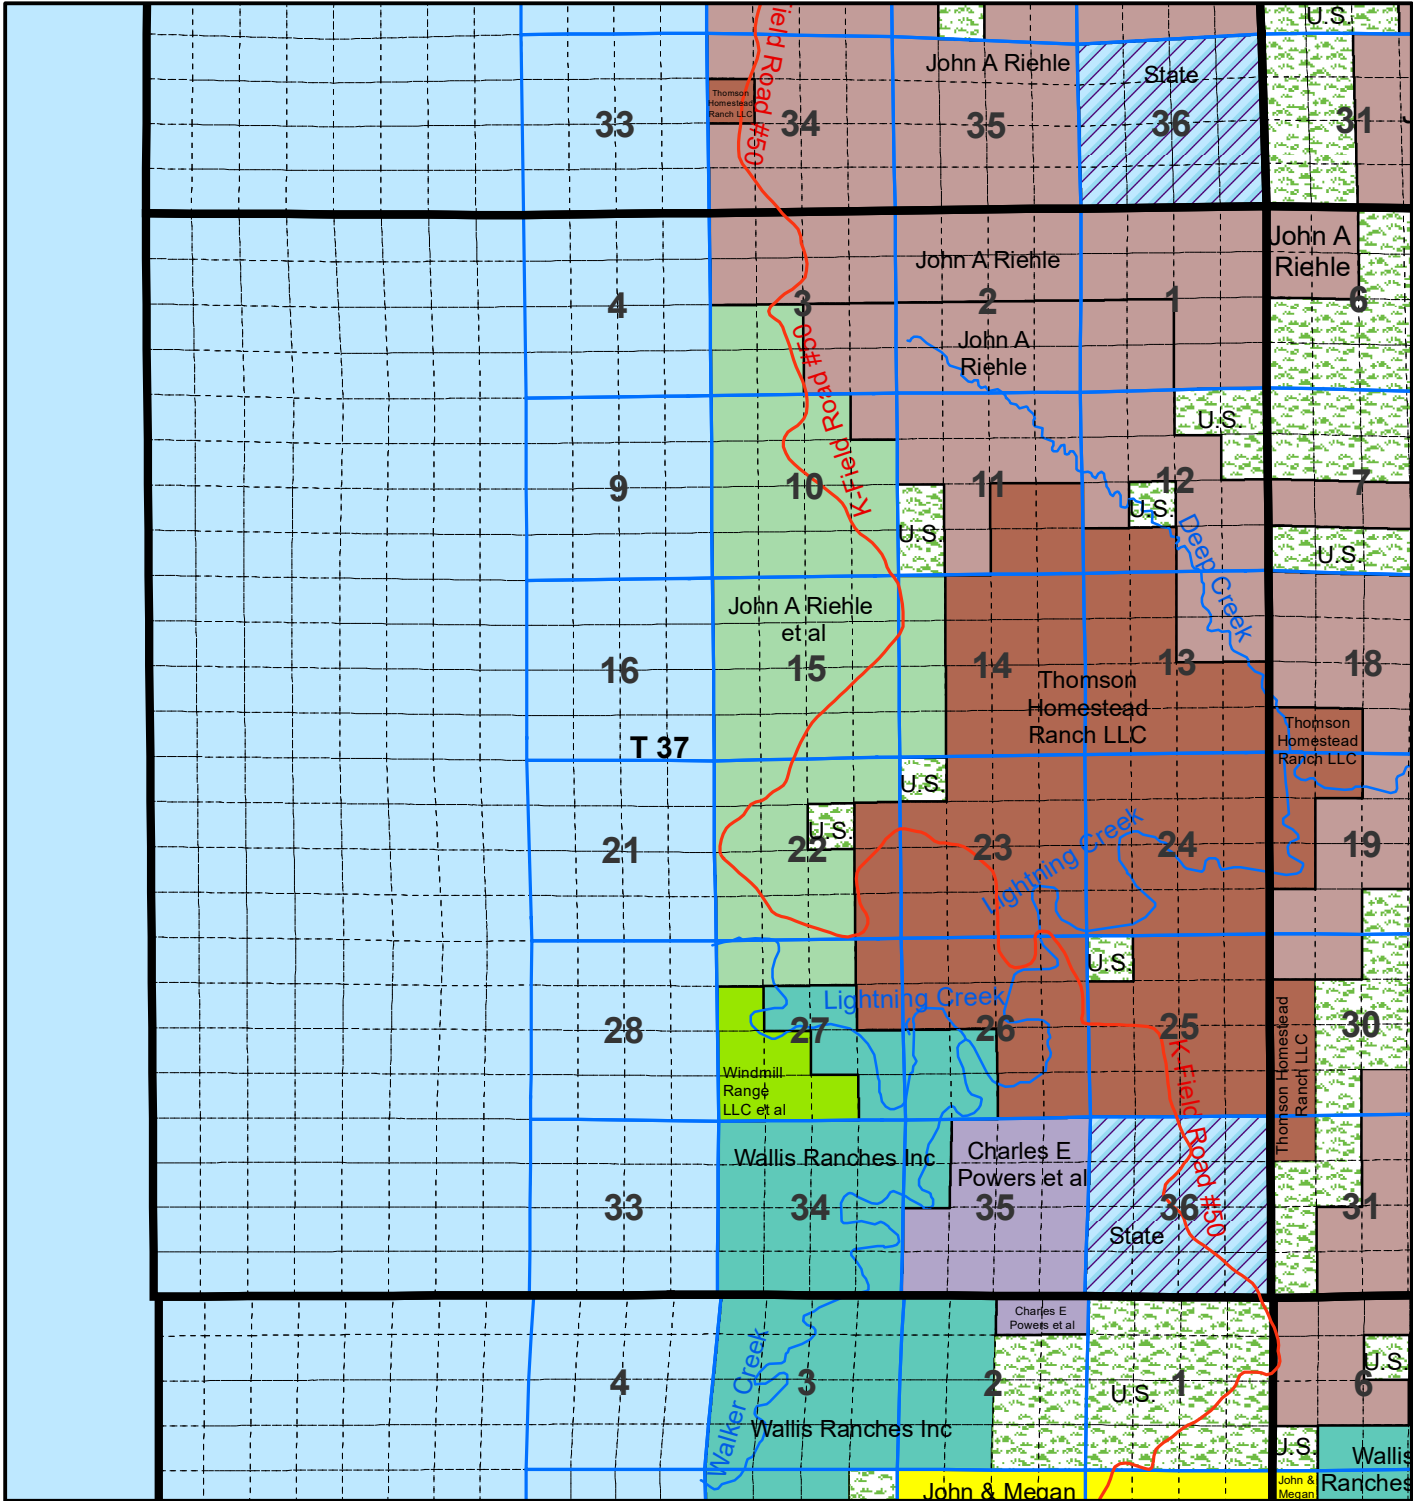

Niobrara County T 37 R 67

The Niobrara County Assessor's Office intends this information to be a representation of property characteristics and value for Tax Purposes only. The user of this information is responsible for further verification of the data.

1 inch equals 1 mile
Updated as of 1/1/2026