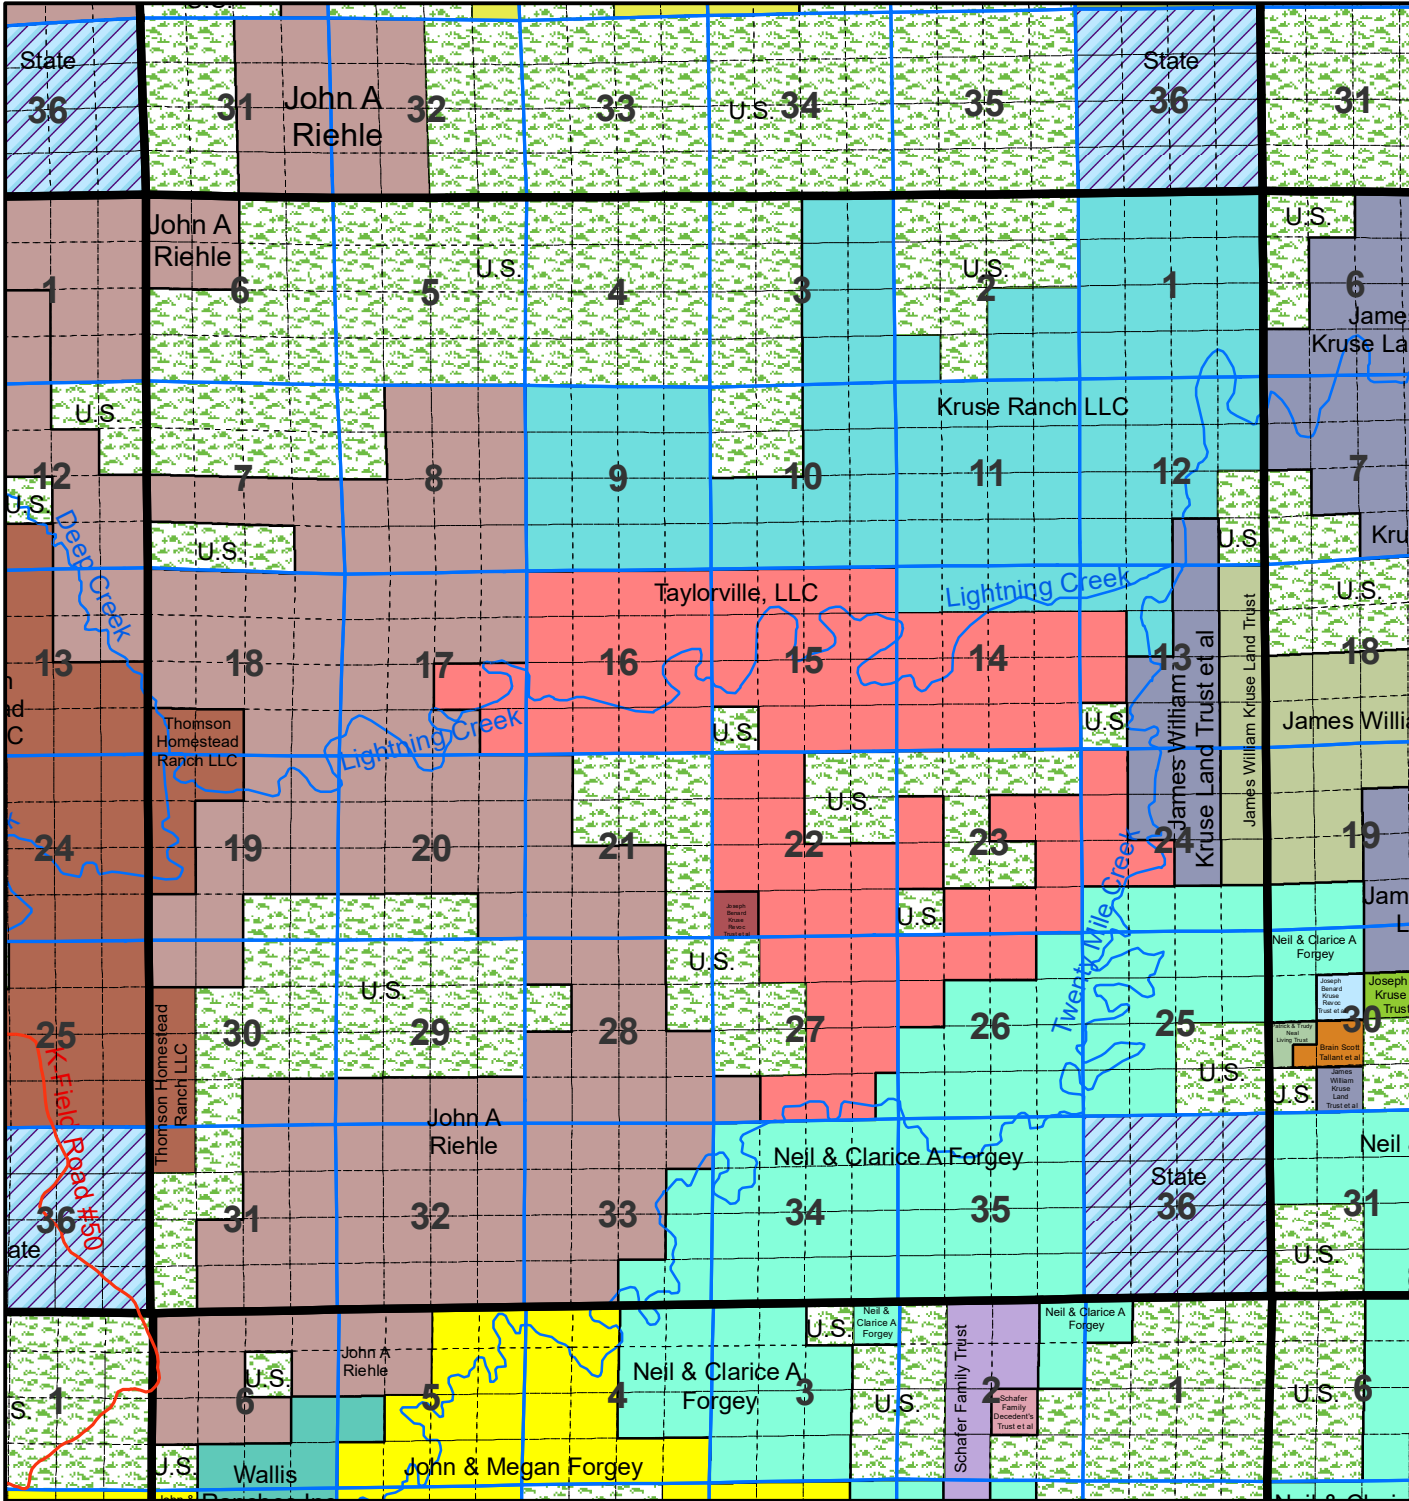

# Niobrara County T 37 R 66

The Niobrara County Assessor's Office intends this information to be a representation of property characteristics and value for Tax Purposes only. The user of this information is responsible for further verification of the data.

1 inch equals 1 mile  
Updated as of 1/1/2026