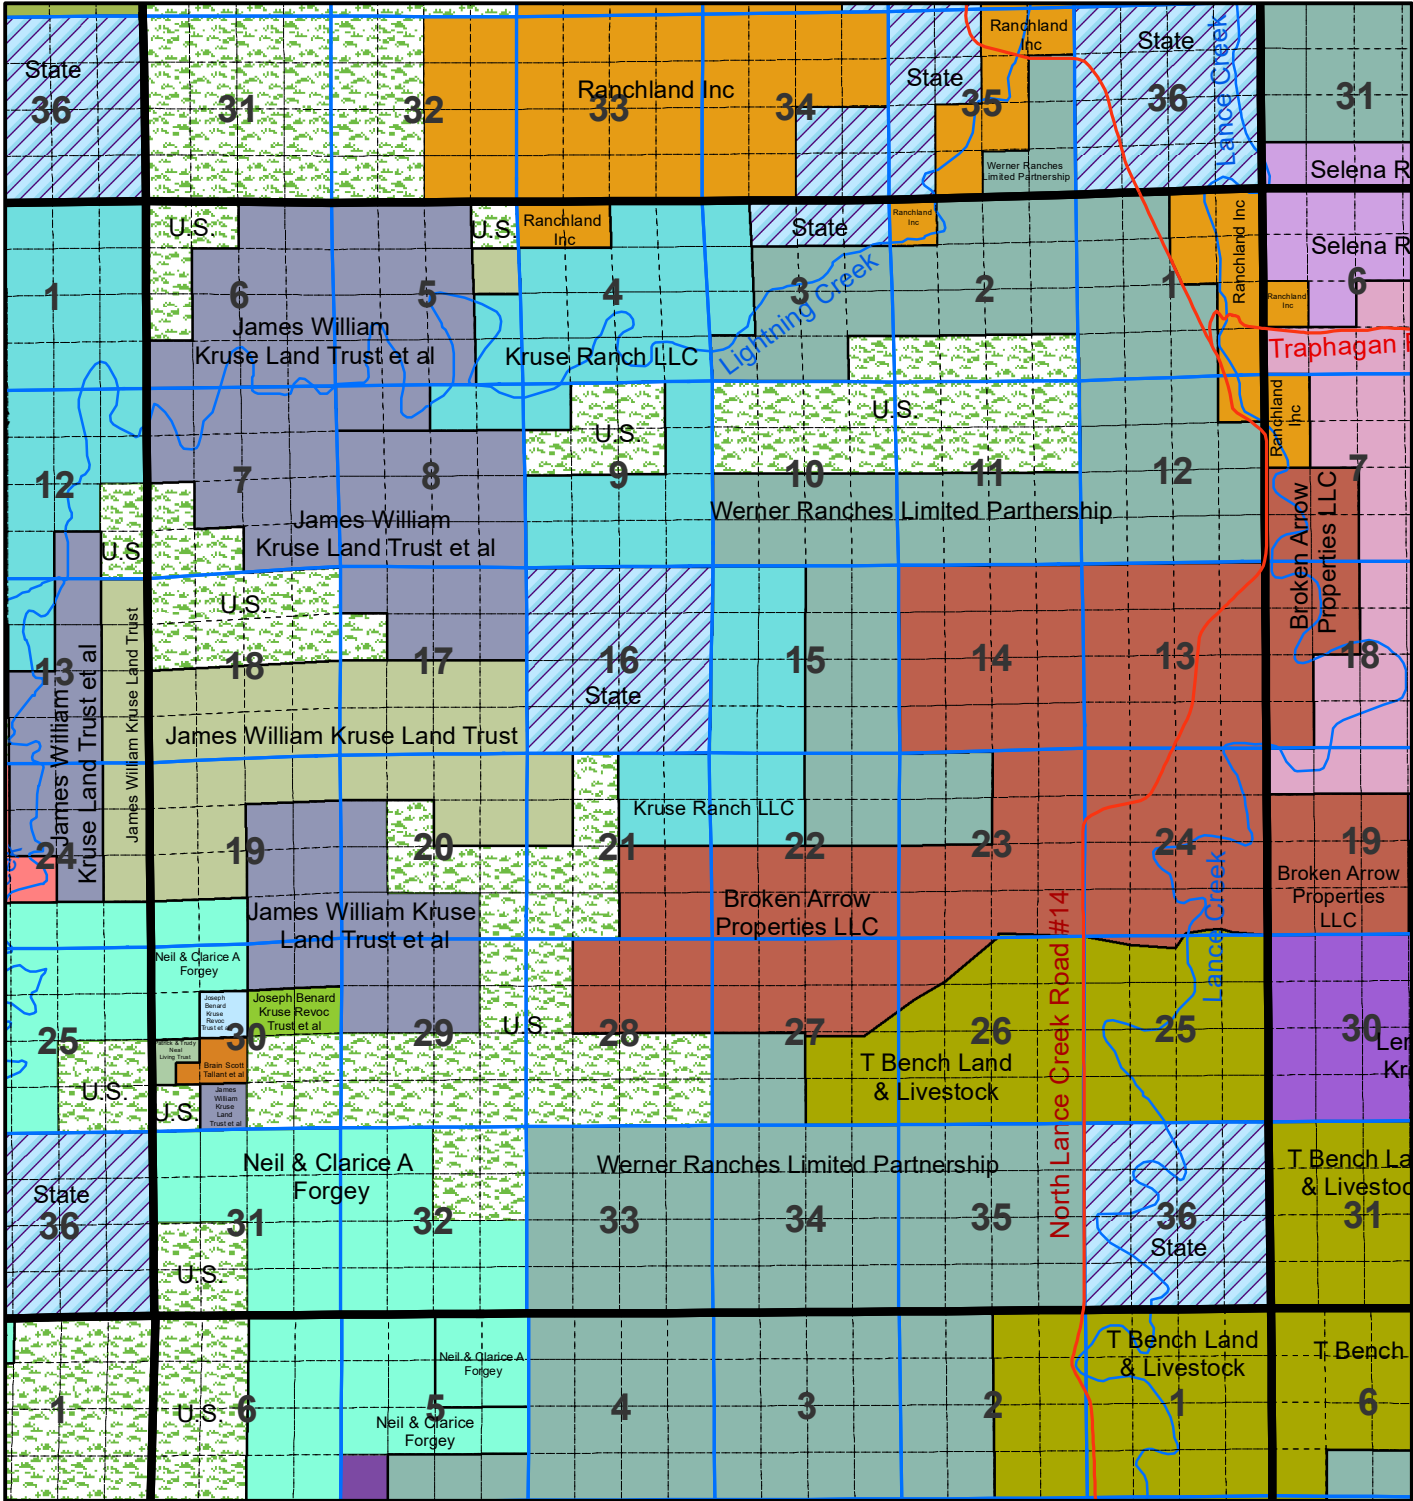

# Niobrara County T 37 R 65

The Niobrara County Assessor's Office intends this information to be a representation of property characteristics and value for Tax Purposes only. The user of this information is responsible for further verification of the data.

1 inch equals 1 mile  
Updated as of 1/1/2026