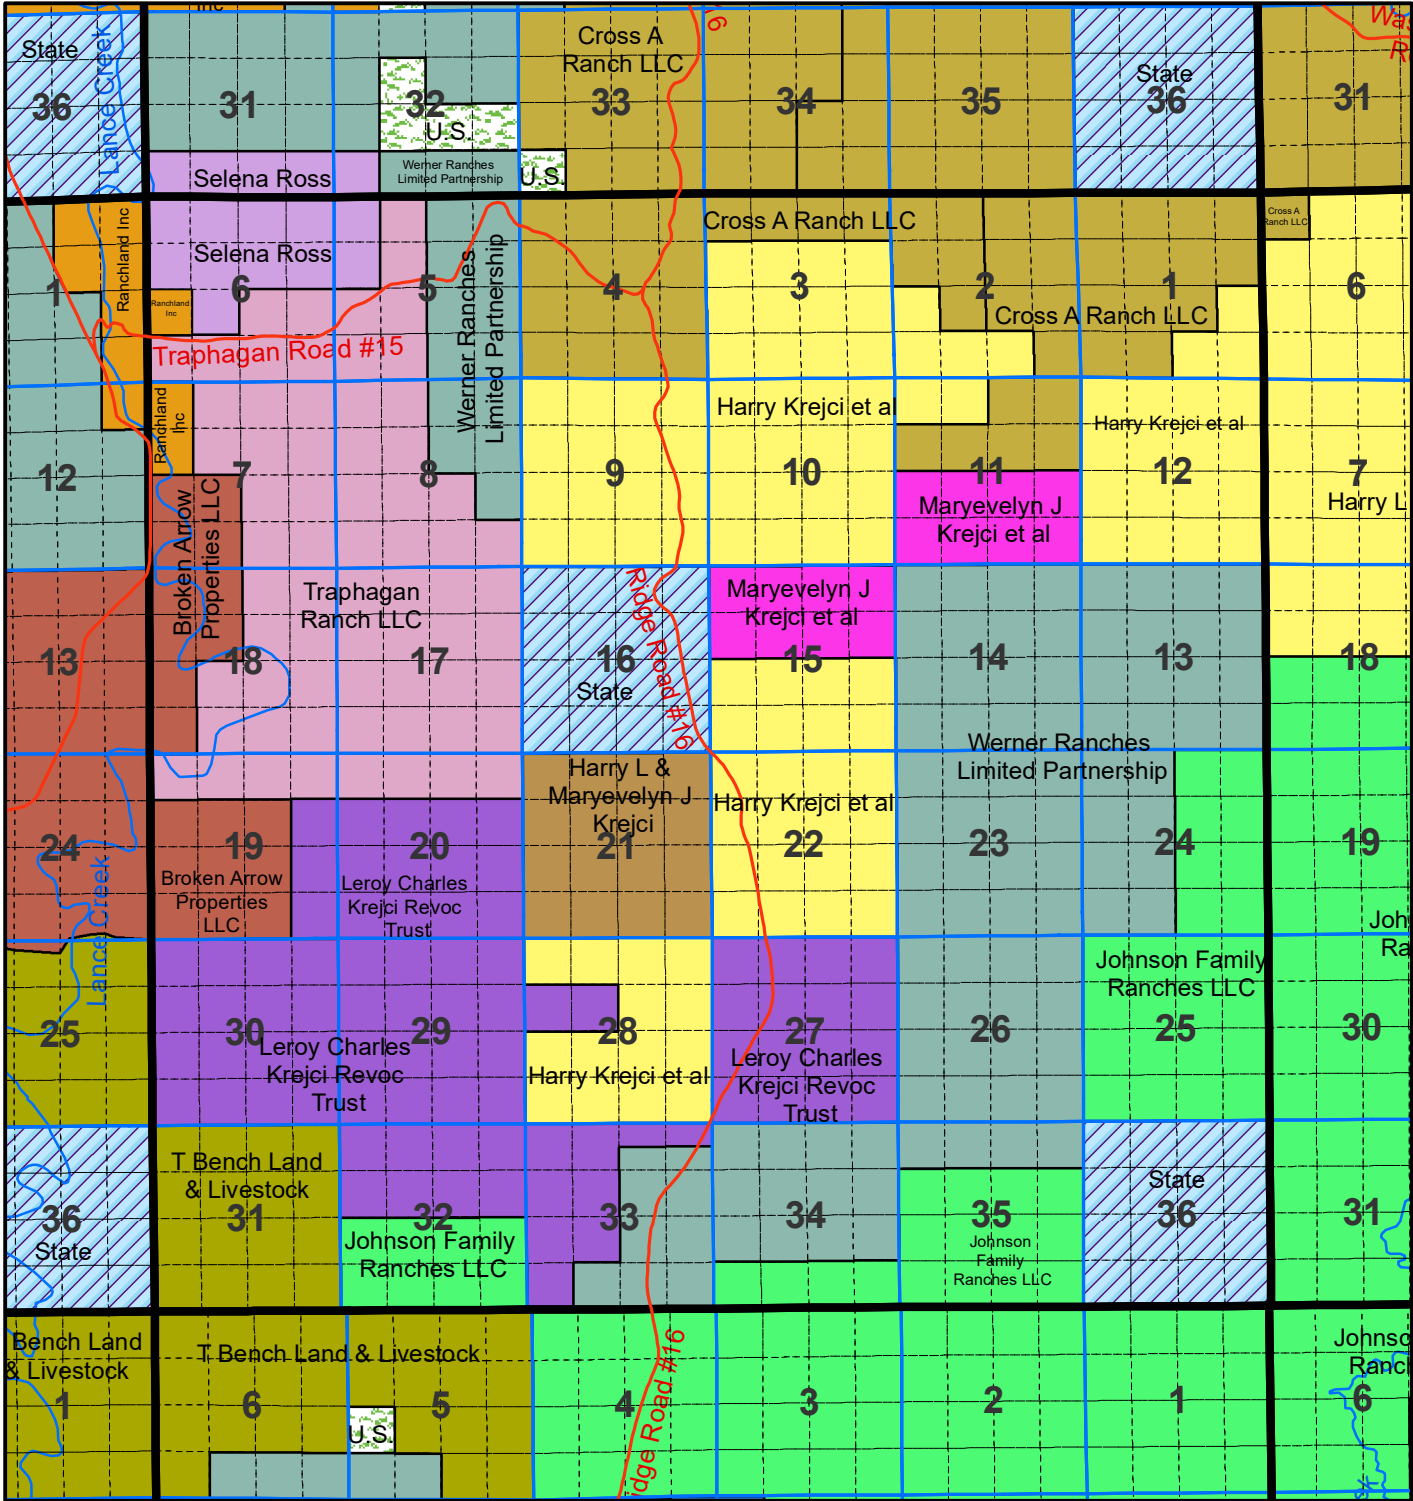

Niobrara County T 37 R 64

The Niobrara County Assessor's Office intends this information to be a representation of property characteristics and value for Tax Purposes only. The user of this information is responsible for further verification of the data.

1 inch equals 1 mile
Updated as of 1/1/2026