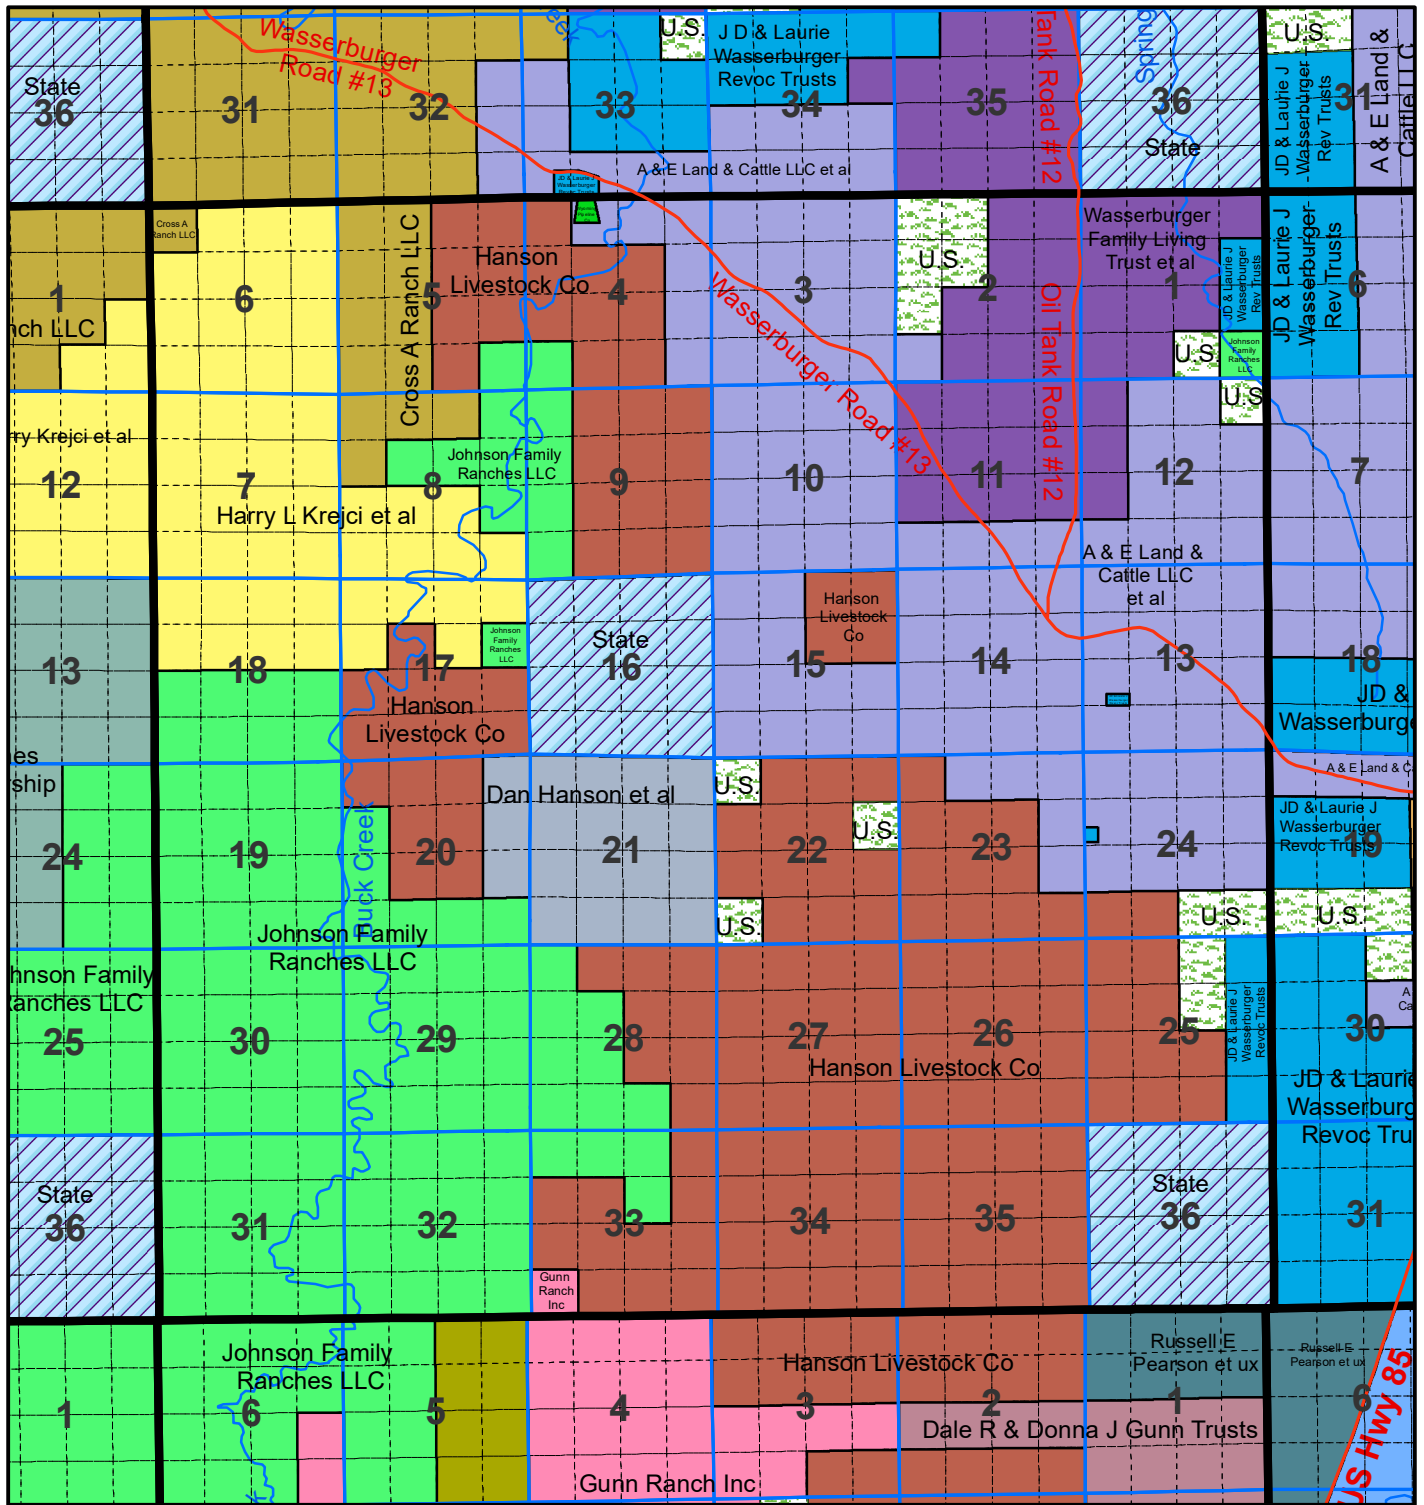

Niobrara County T 37 R 63

The Niobrara County Assessor's Office intends this information to be a representation of property characteristics and value for Tax Purposes only. The user of this information is responsible for further verification of the data.

1 inch equals 1 mile
Updated as of 1/1/2026