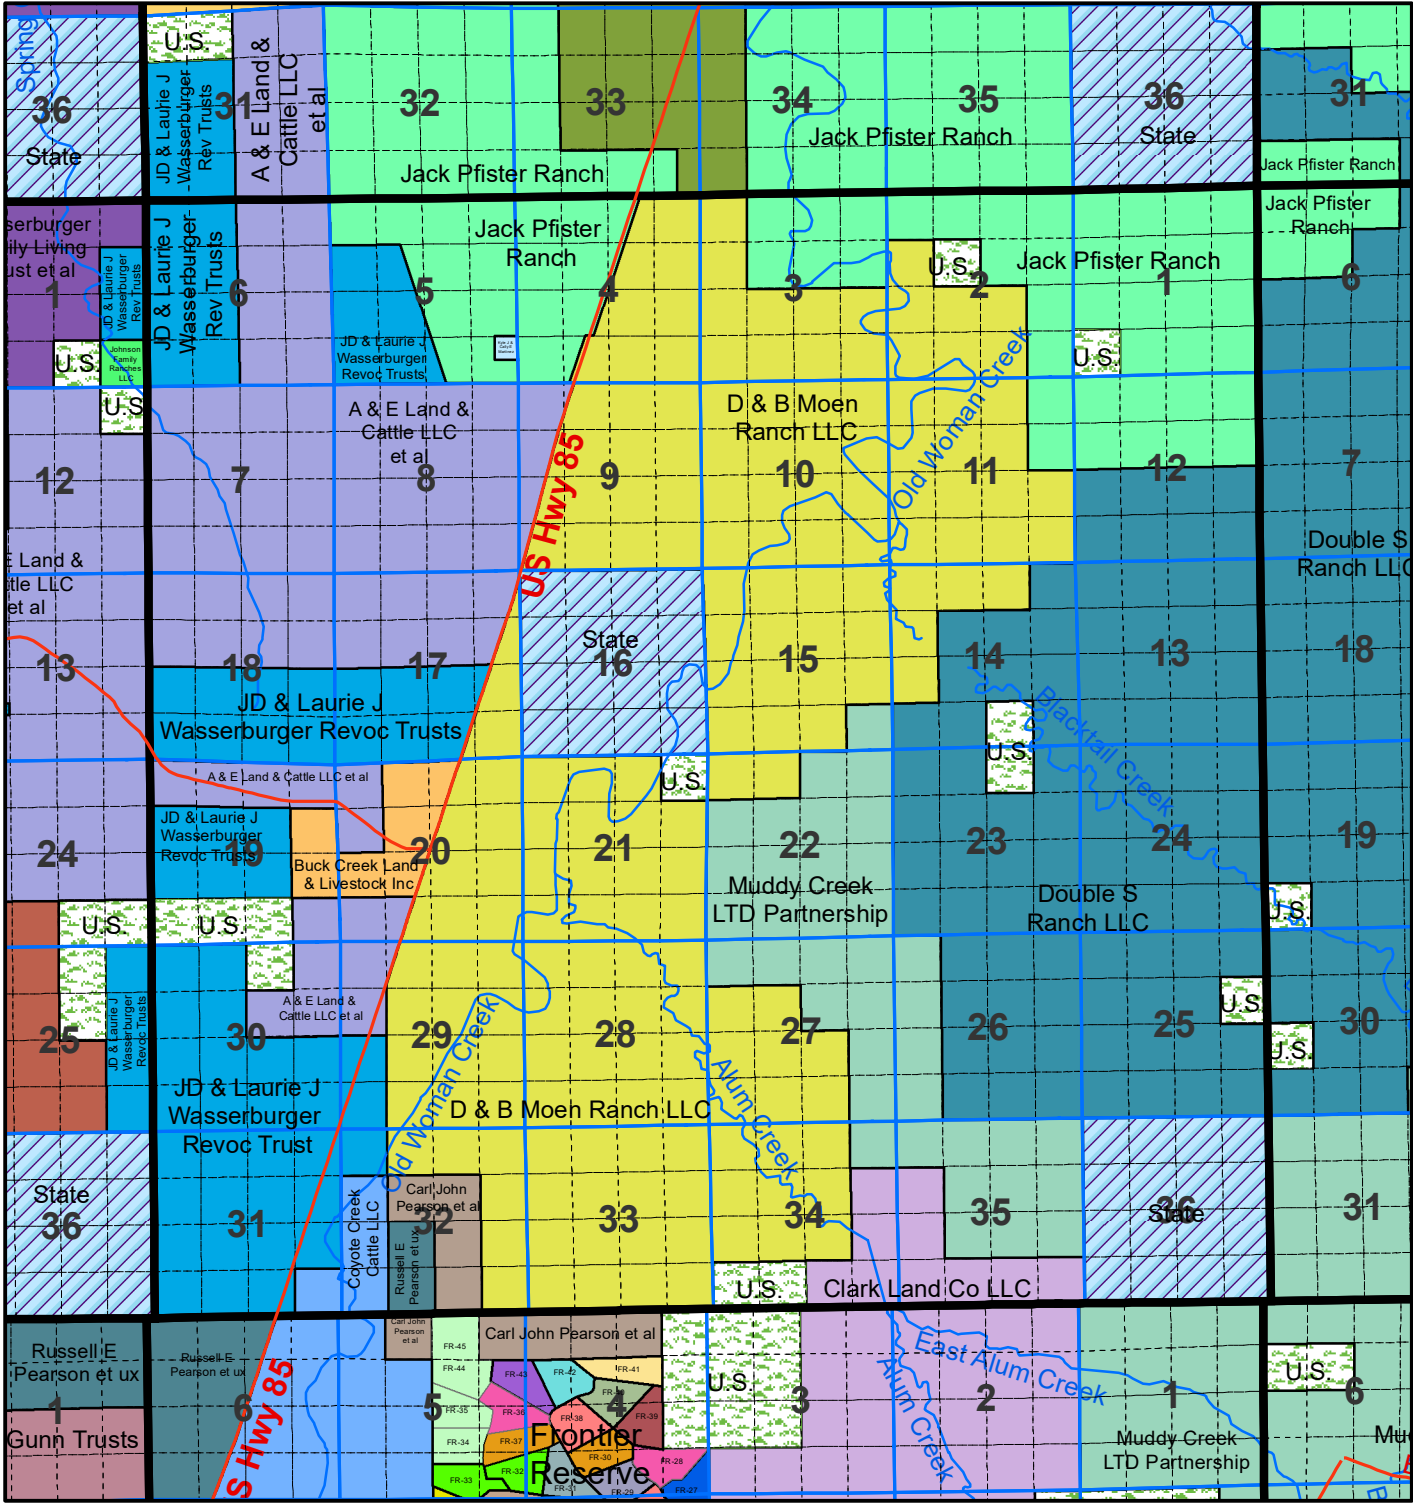

# Niobrara County T 37 R 62

The Niobrara County Assessor's Office intends this information to be a representation of property characteristics and value for Tax Purposes only. The user of this information is responsible for further verification of the data.

1 inch equals 1 mile  
Updated as of 1/1/2026