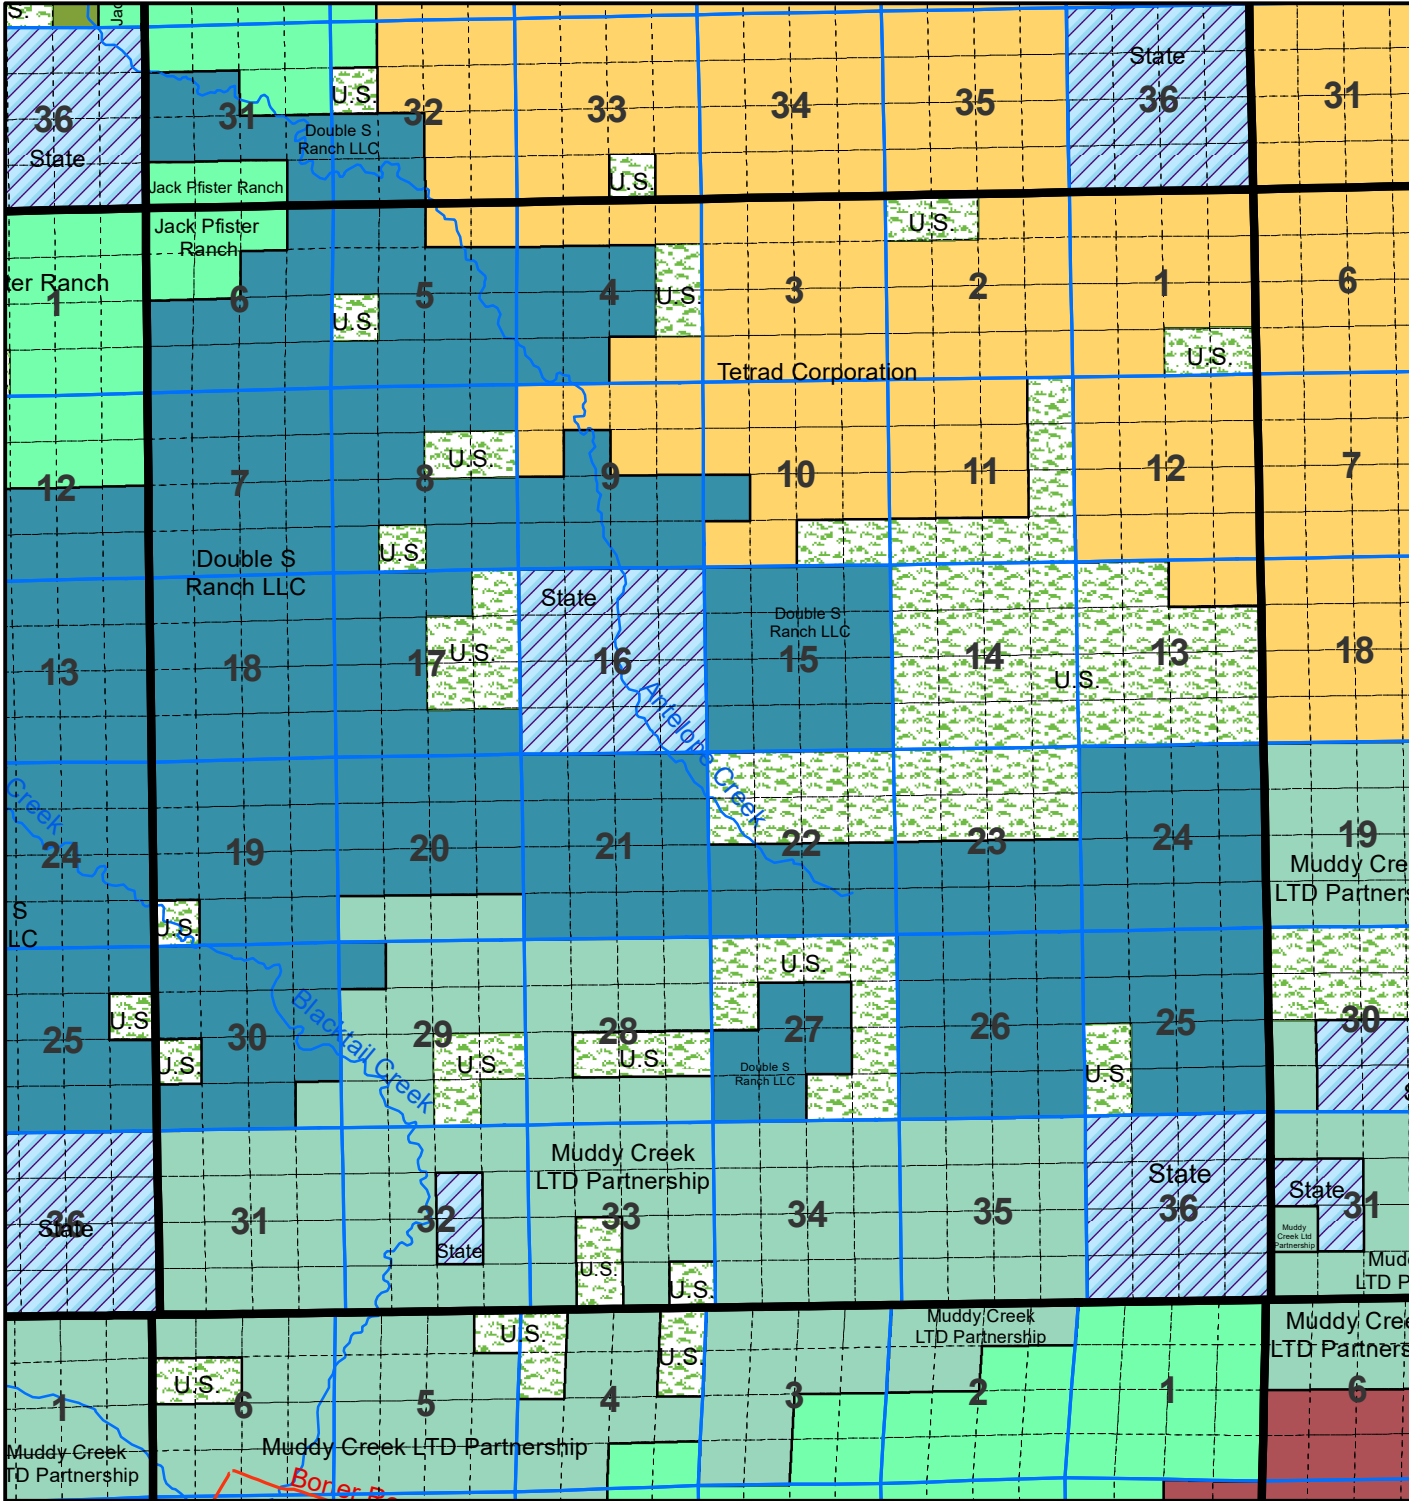

Niobrara County T 37 R 61

The Niobrara County Assessor's Office intends this information to be a representation of property characteristics and value for Tax Purposes only. The user of this information is responsible for further verification of the data.

1 inch equals 1 mile
Updated as of 1/1/2026