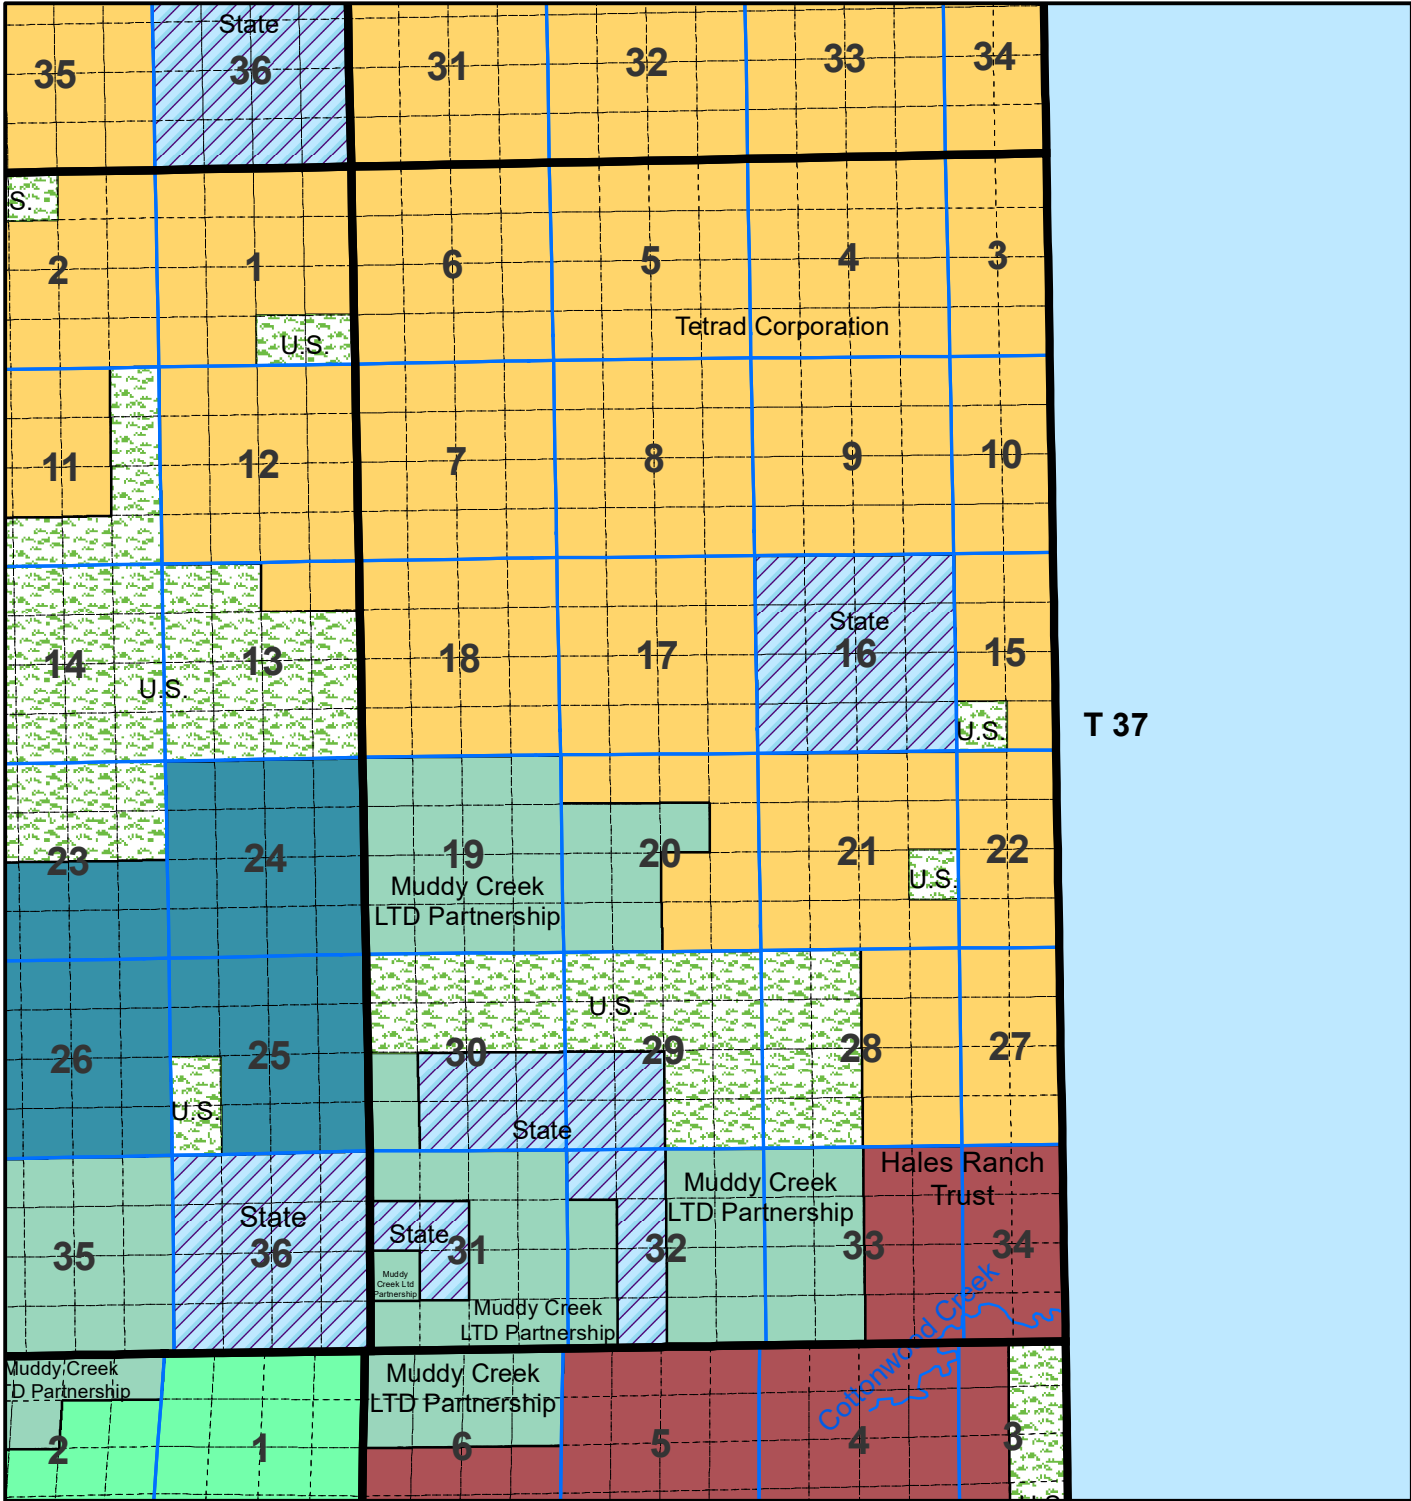

# Niobrara County T 37 R 60

The Niobrara County Assessor's Office intends this information to be a representation of property characteristics and value for Tax Purposes only. The user of this information is responsible for further verification of the data.

1 inch equals 1 mile  
Updated as of 1/1/2026