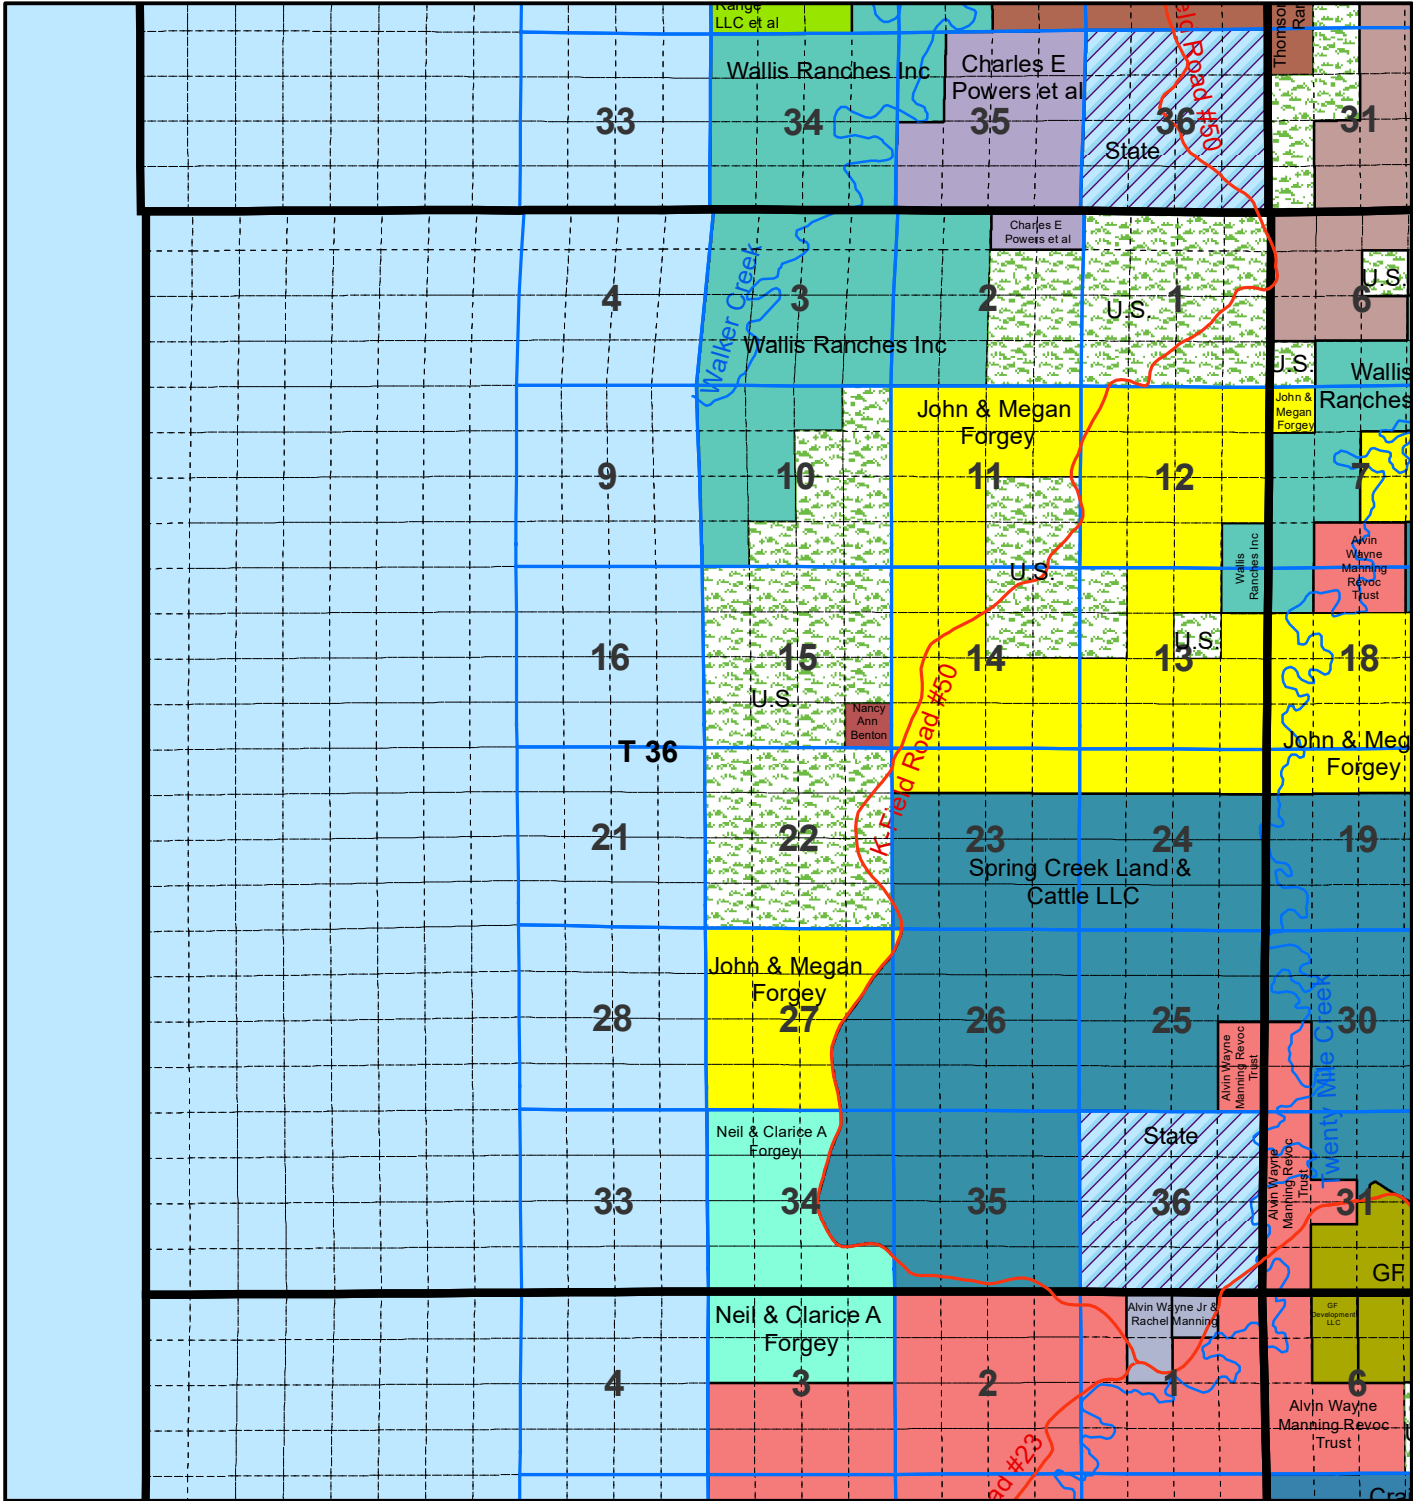

Niobrara County T 36 R 67

The Niobrara County Assessor's Office intends this information to be a representation of property characteristics and value for Tax Purposes only. The user of this information is responsible for further verification of the data.

1 inch equals 1 mile
Updated as of 1/1/2026