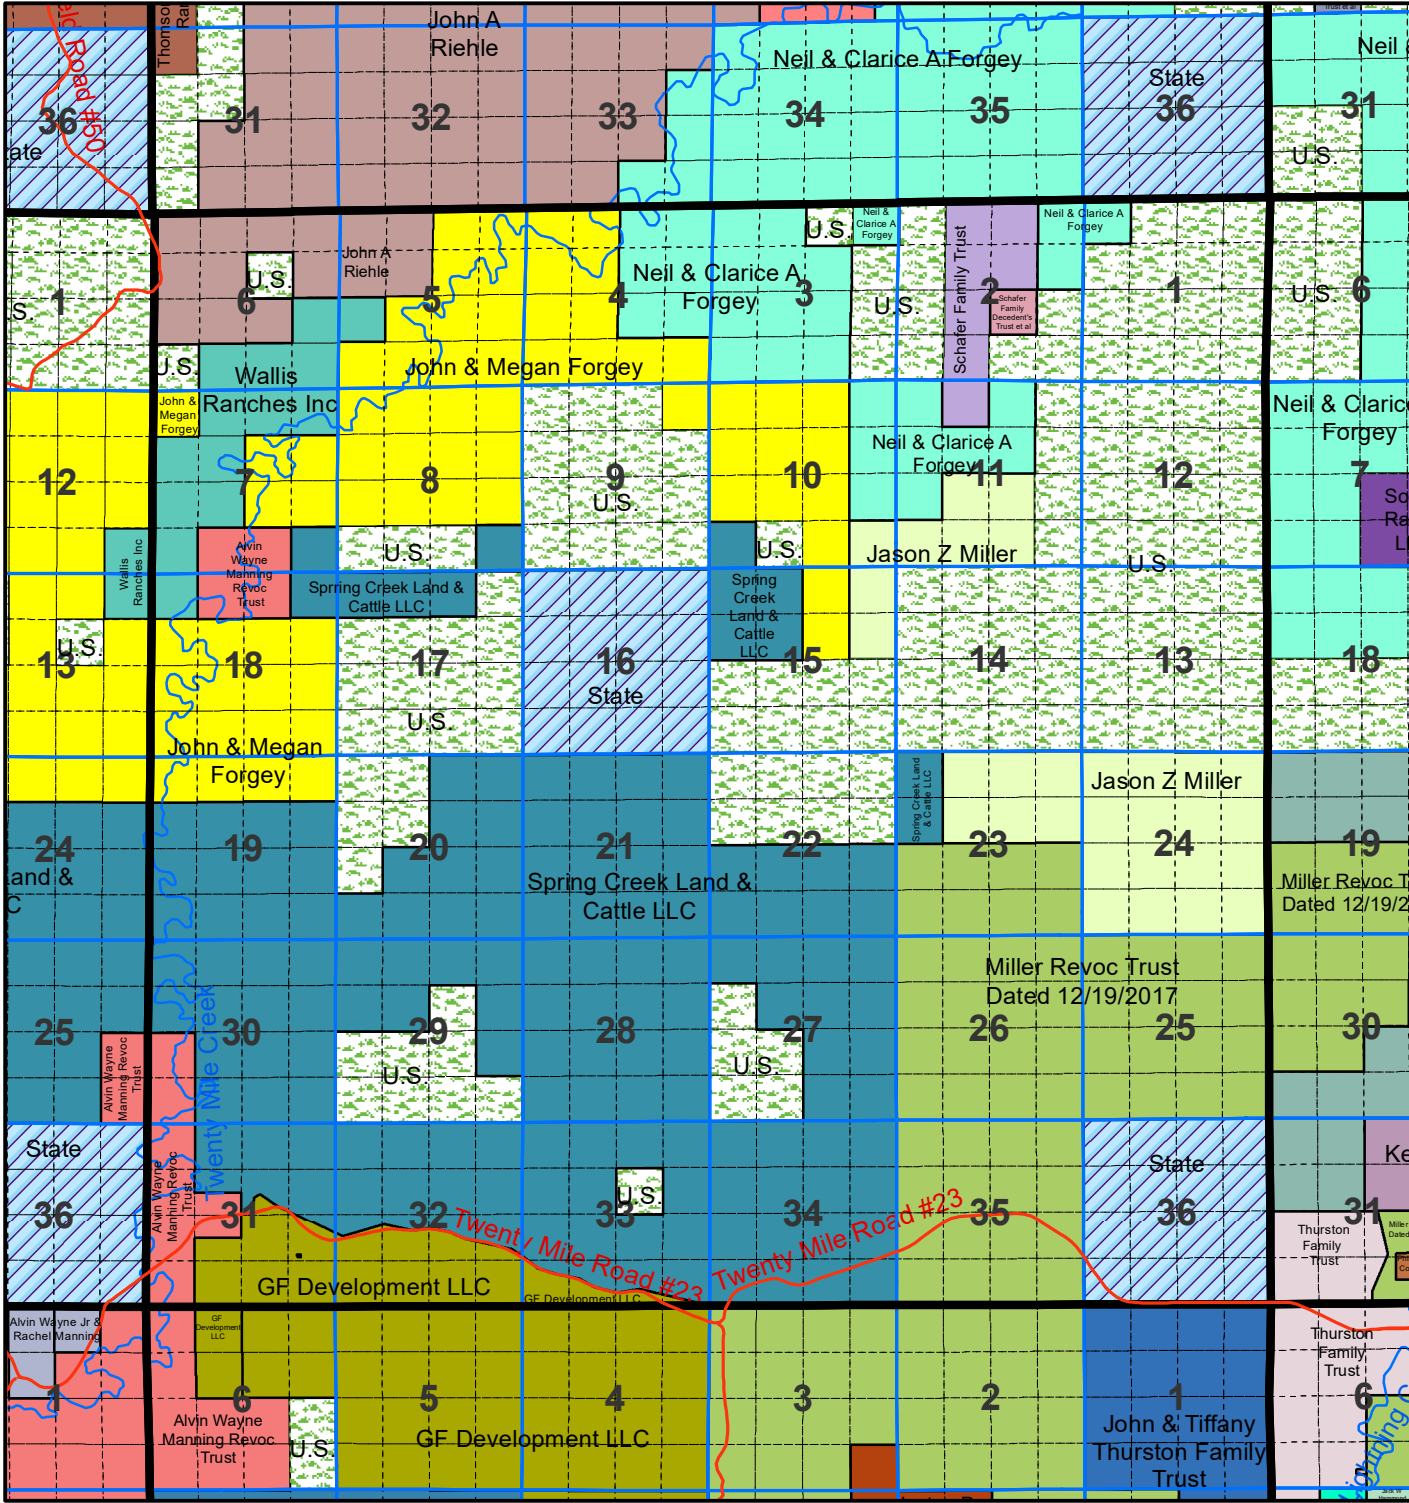

# Niobrara County T 36 R 66

The Niobrara County Assessor's Office intends this information to be a representation of property characteristics and value for Tax Purposes only. The user of this information is responsible for further verification of the data.

1 inch equals 1 mile  
Updated as of 1/1/2026