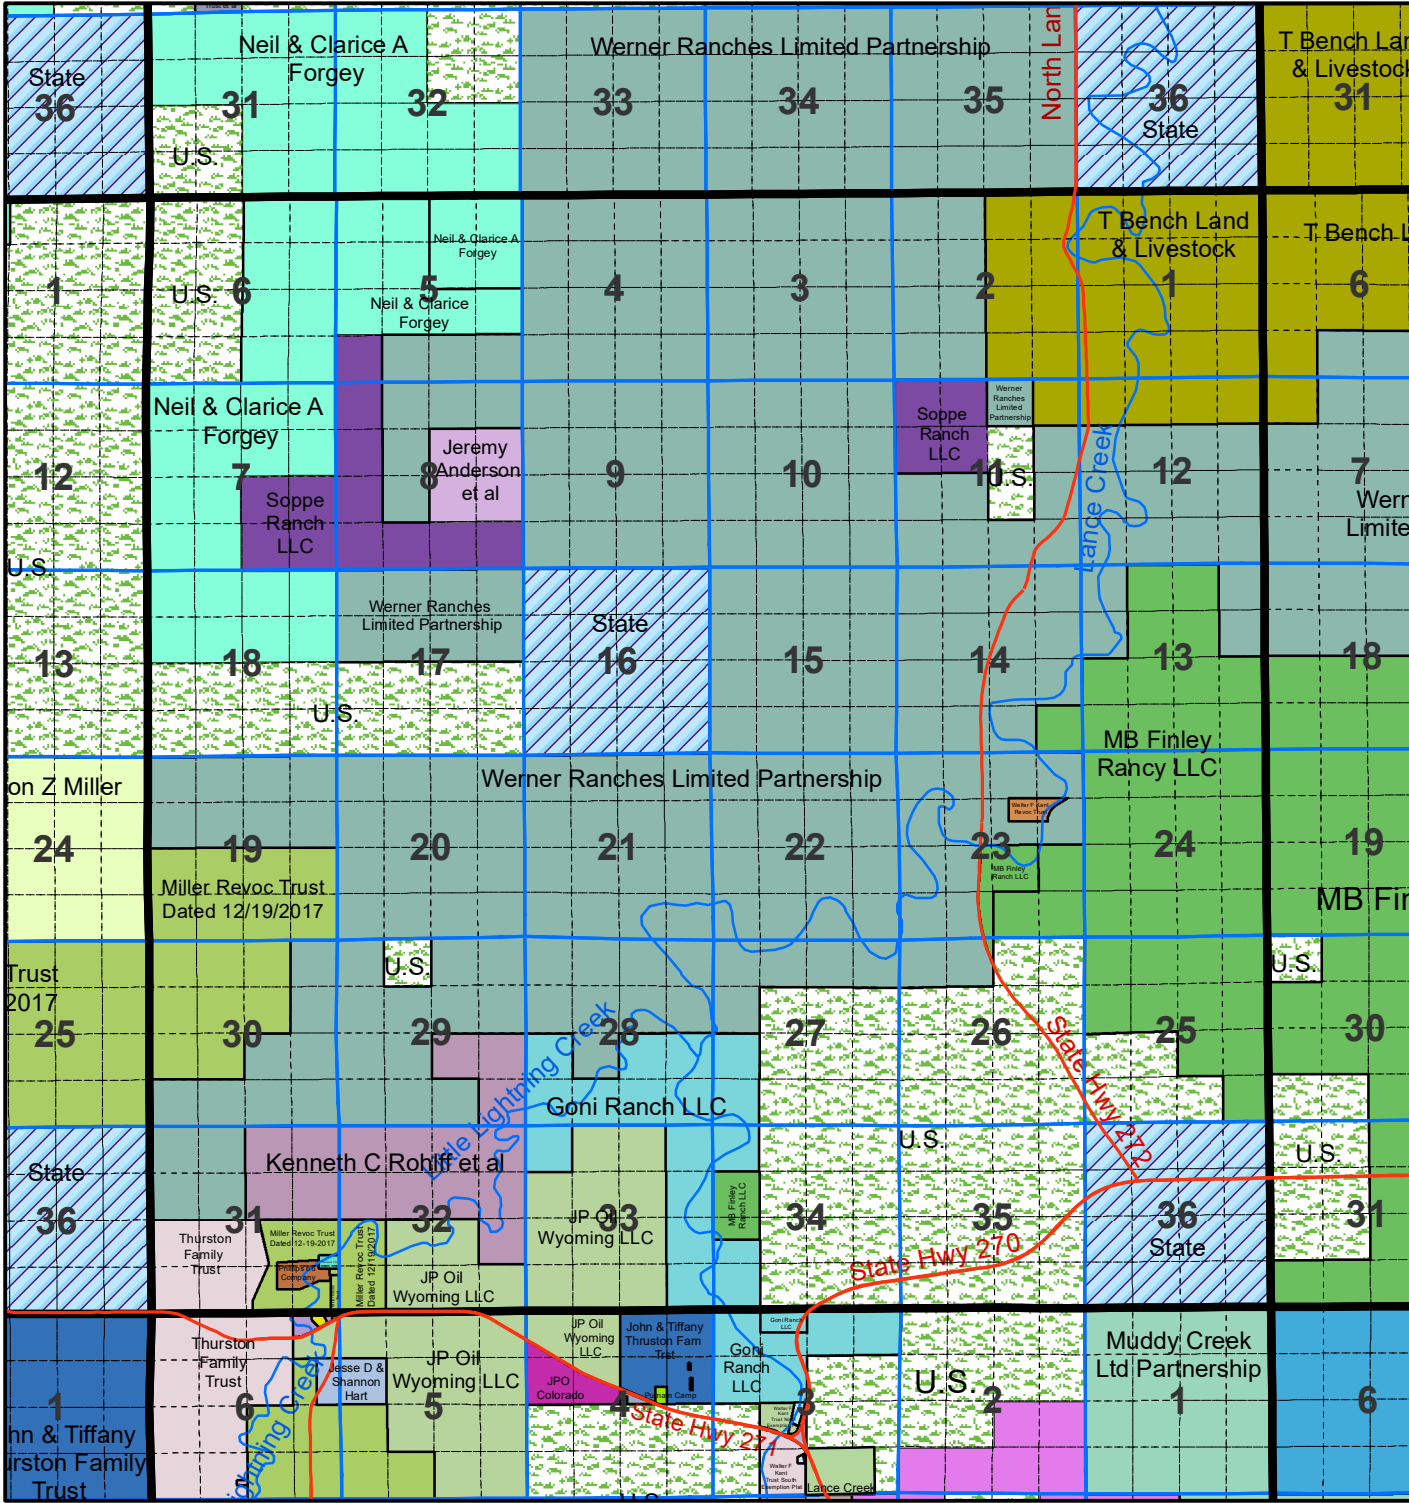

# Niobrara County T 36 R 65

The Niobrara County Assessor's Office intends this information to be a representation of property characteristics and value for Tax Purposes only. The user of this information is responsible for further verification of the data.

1 inch equals 1 mile  
Updated as of 1/1/2026