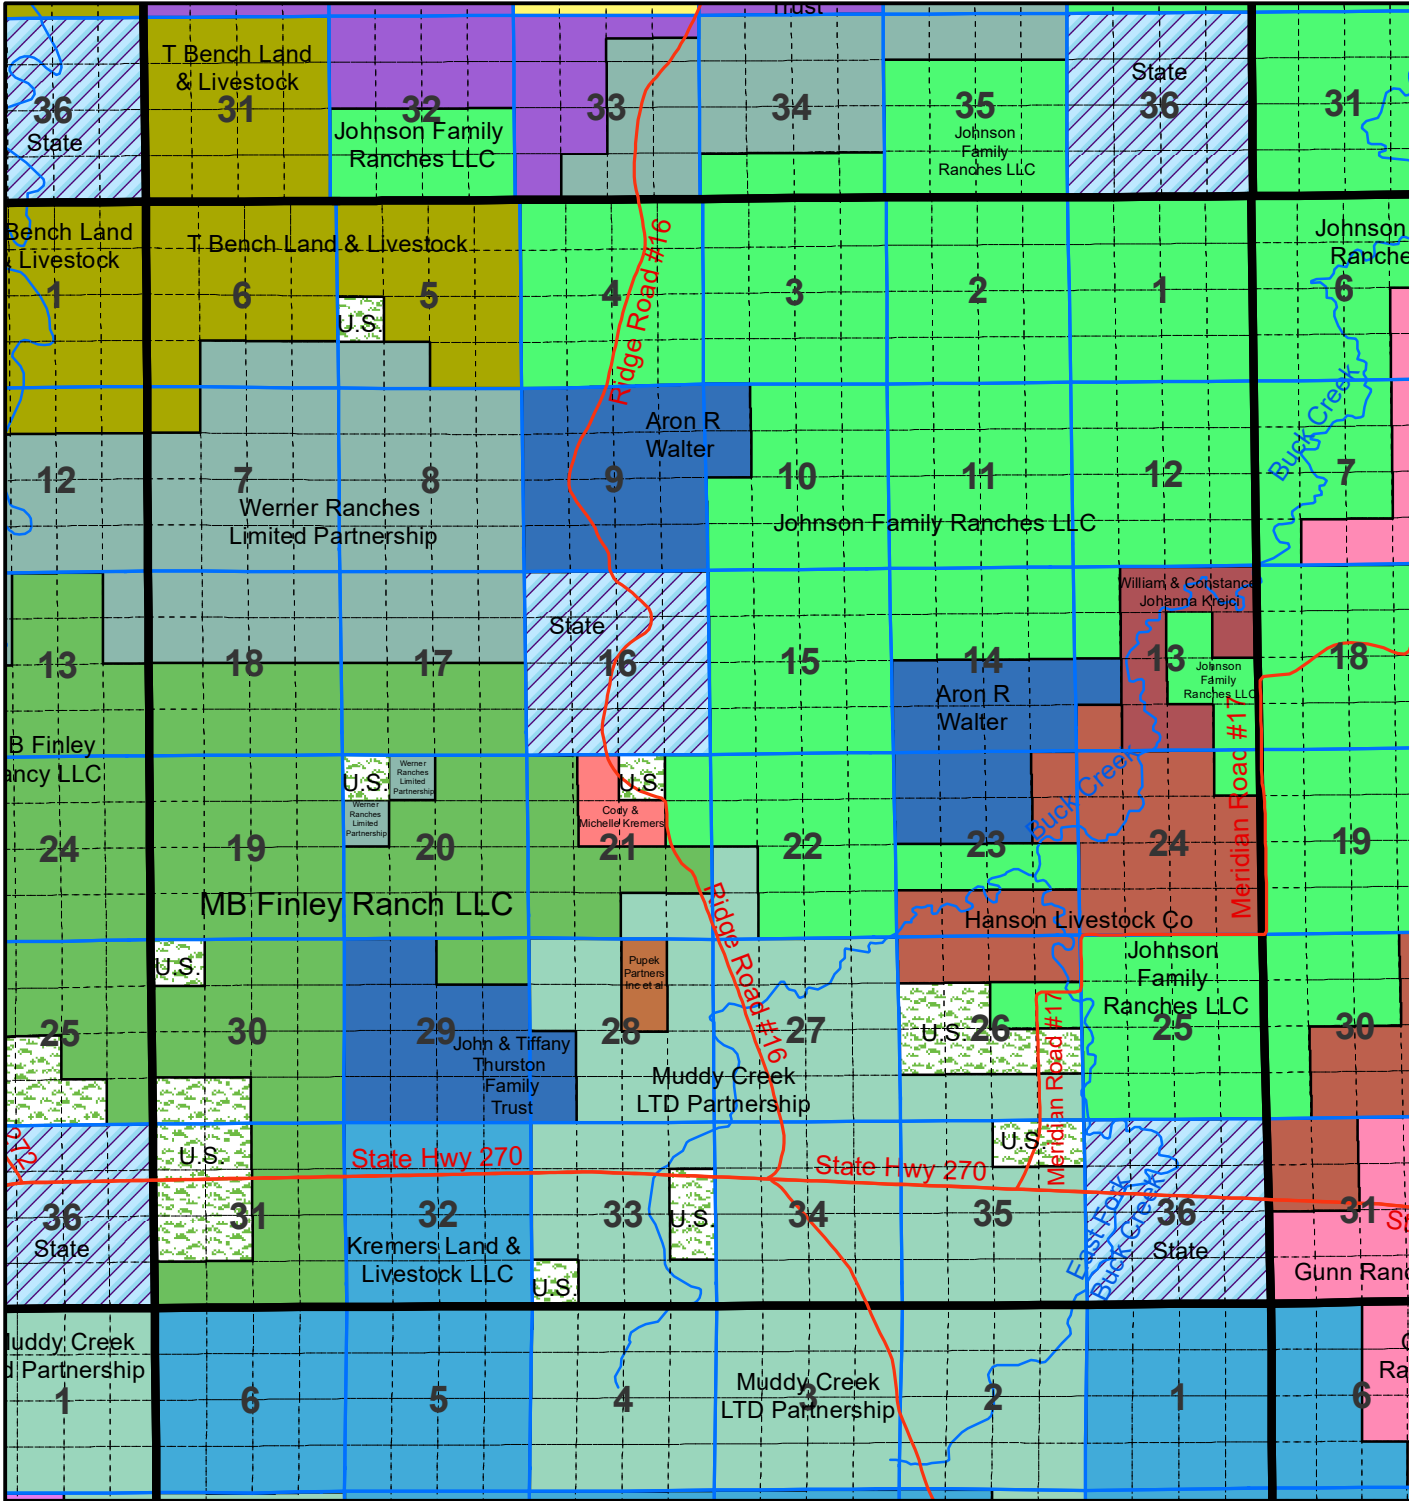

# Niobrara County T 36 R 64

The Niobrara County Assessor's Office intends this information to be a representation of property characteristics and value for Tax Purposes only. The user of this information is responsible for further verification of the data.

1 inch equals 1 mile  
Updated as of 1/1/2026