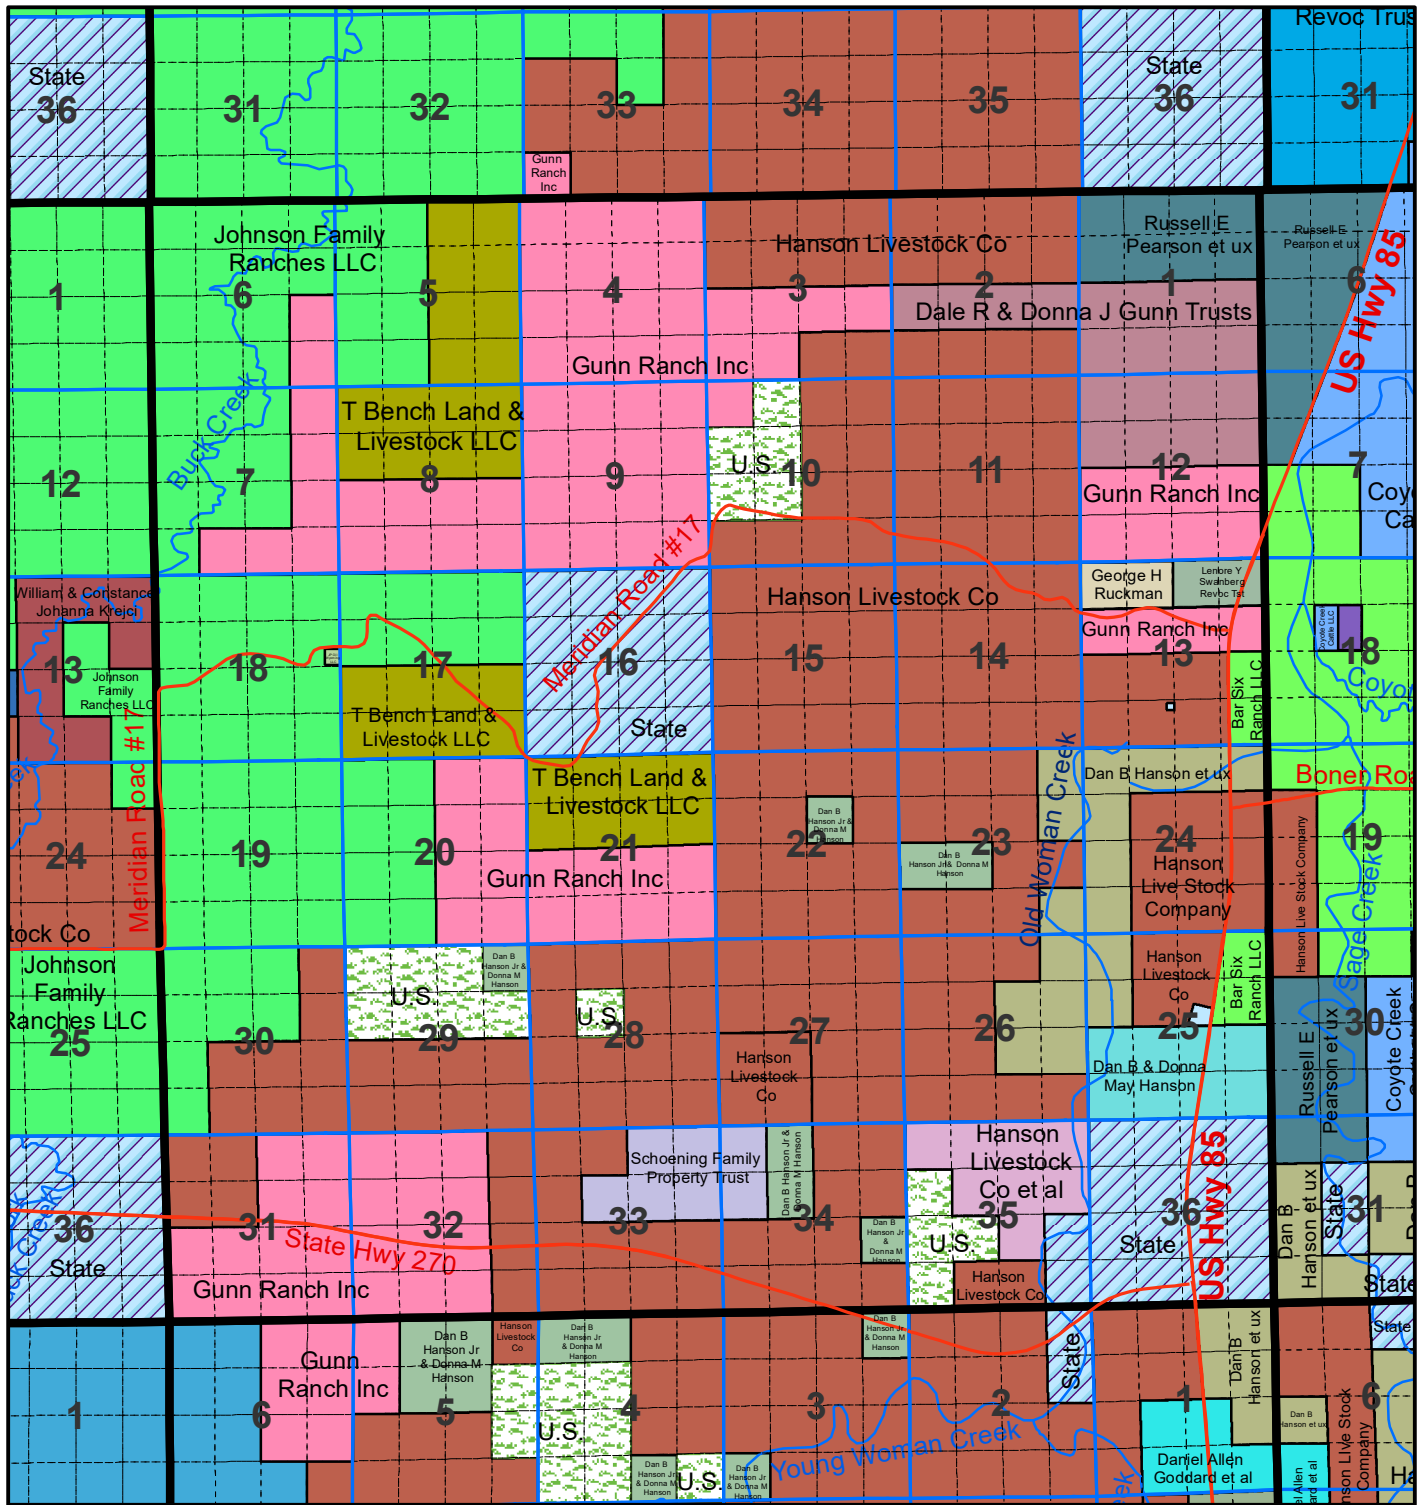

Niobrara County T 36 R 63

The Niobrara County Assessor's Office intends this information to be a representation of property characteristics and value for Tax Purposes only. The user of this information is responsible for further verification of the data.

1 inch equals 1 mile
Updated as of 1/1/2026