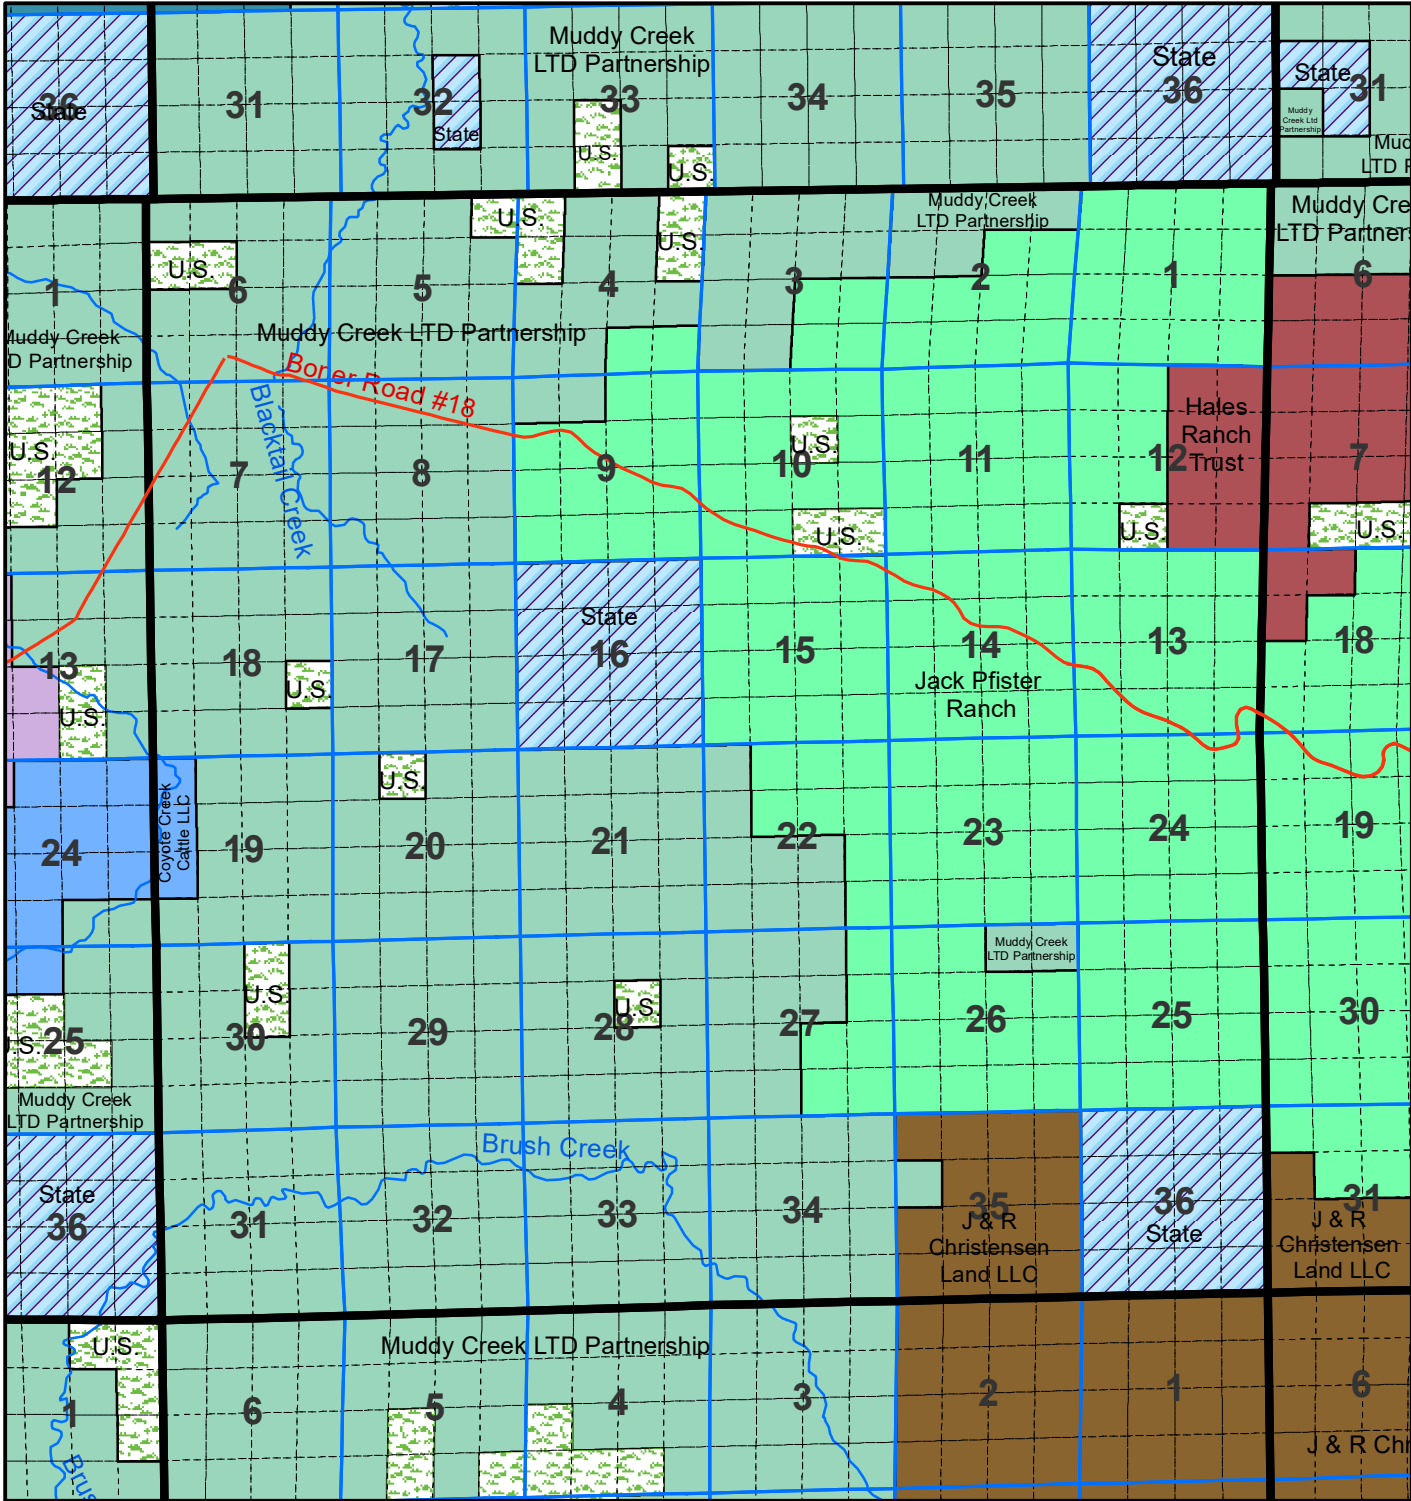

Niobrara County T 36 R 61

The Niobrara County Assessor's Office intends this information to be a representation of property characteristics and value for Tax Purposes only. The user of this information is responsible for further verification of the data.

1 inch equals 1 mile
Updated as of 1/1/2026