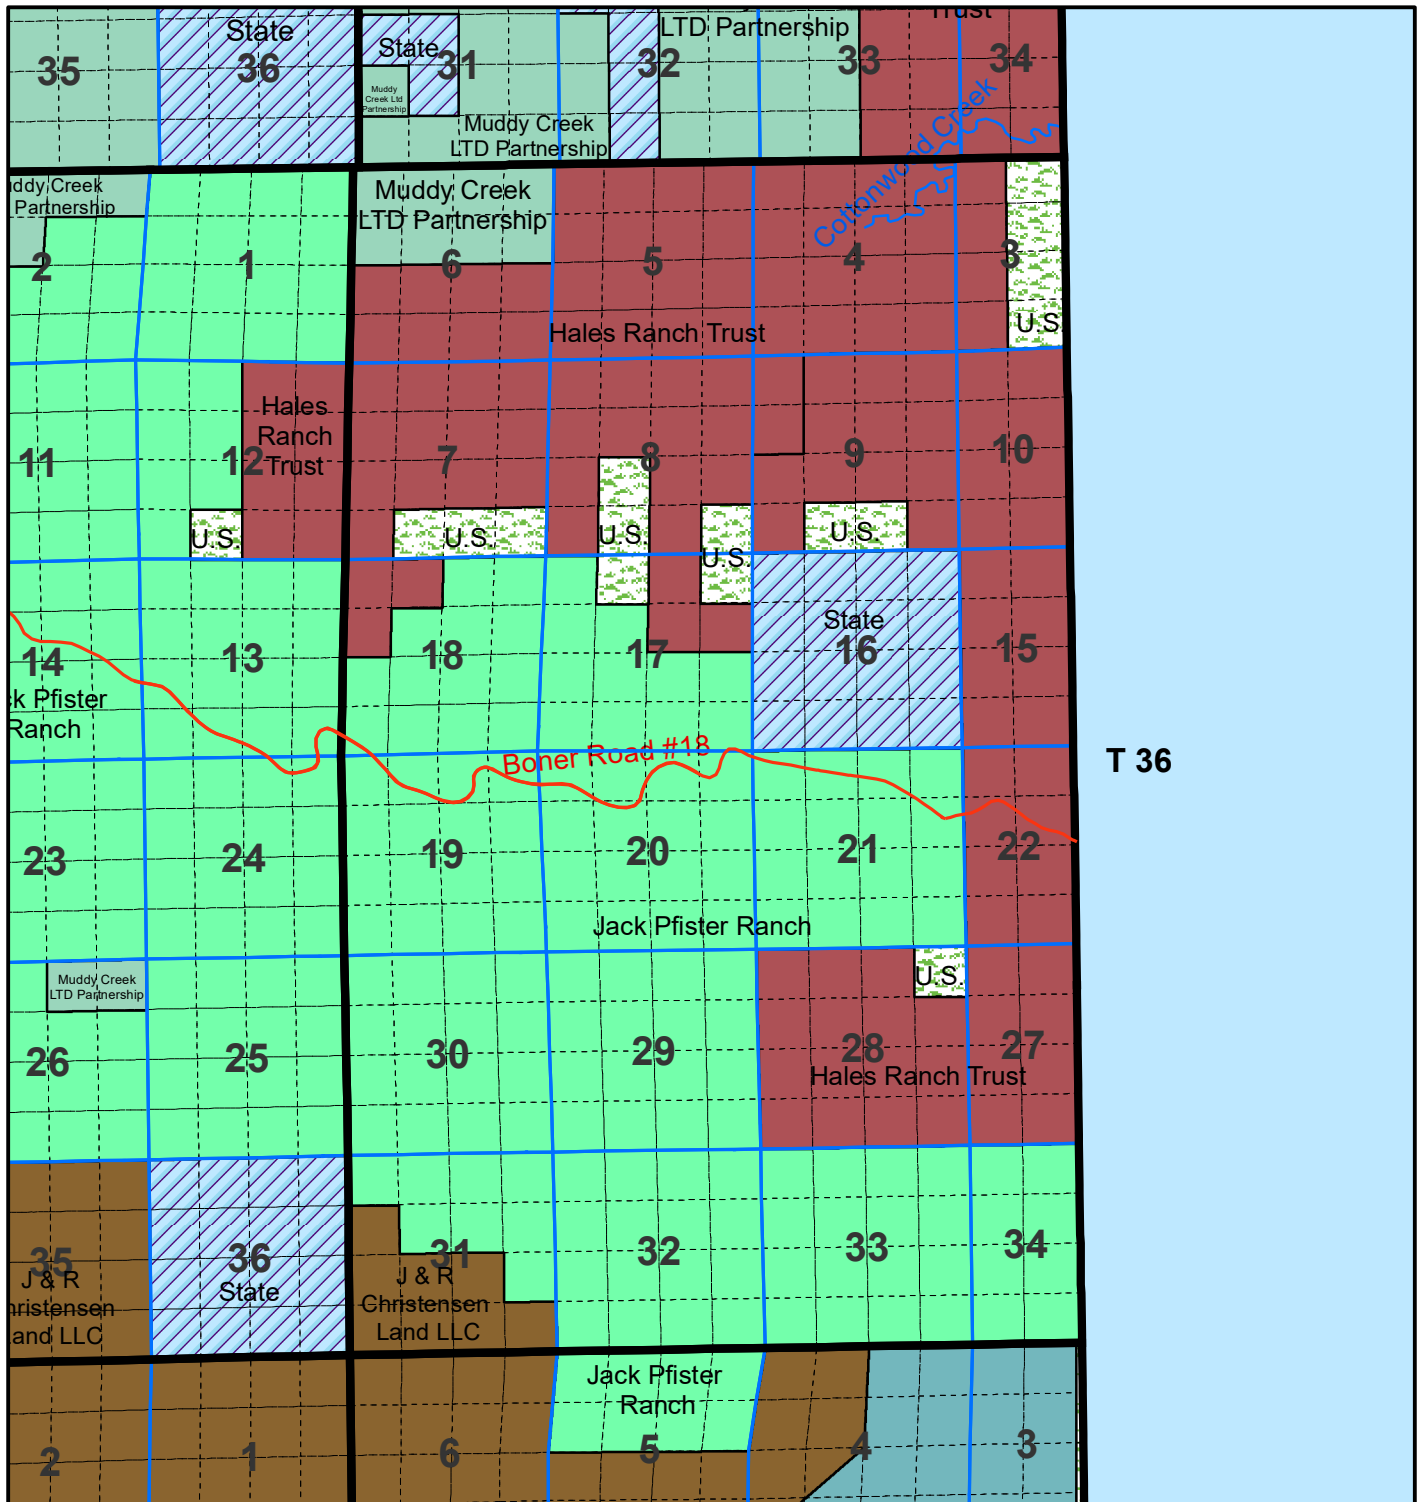

Niobrara County T 36 R 60

T 36

The Niobrara County Assessor's Office intends this information to be a representation of property characteristics and value for Tax Purposes only. The user of this information is responsible for further verification of the data.

1 inch equals 1 mile
Updated as of 1/1/2026