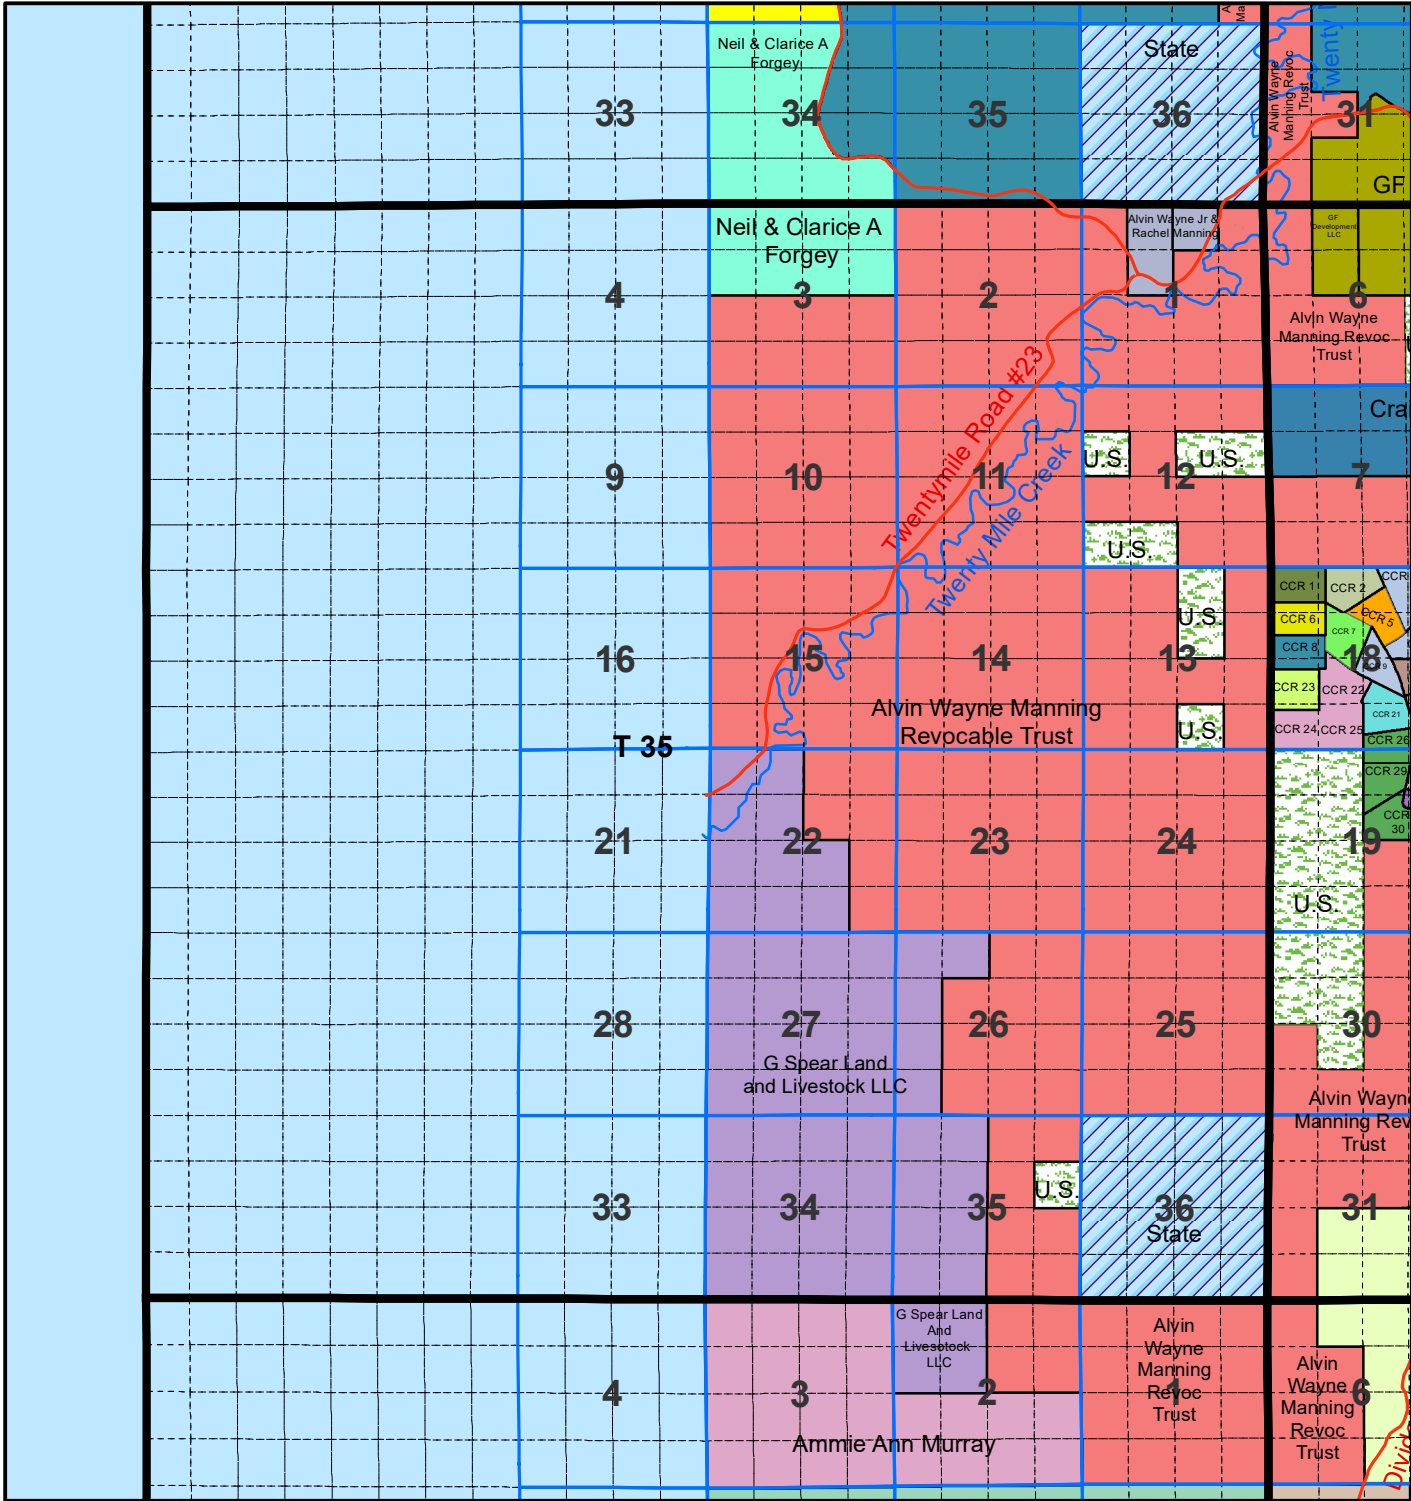

Niobrara County T 35 R 67

The Niobrara County Assessor's Office intends this information to be a representation of property characteristics and value for Tax Purposes only. The user of this information is responsible for further verification of the data.

1 inch equals 1 mile
Updated as of 1/1/2026