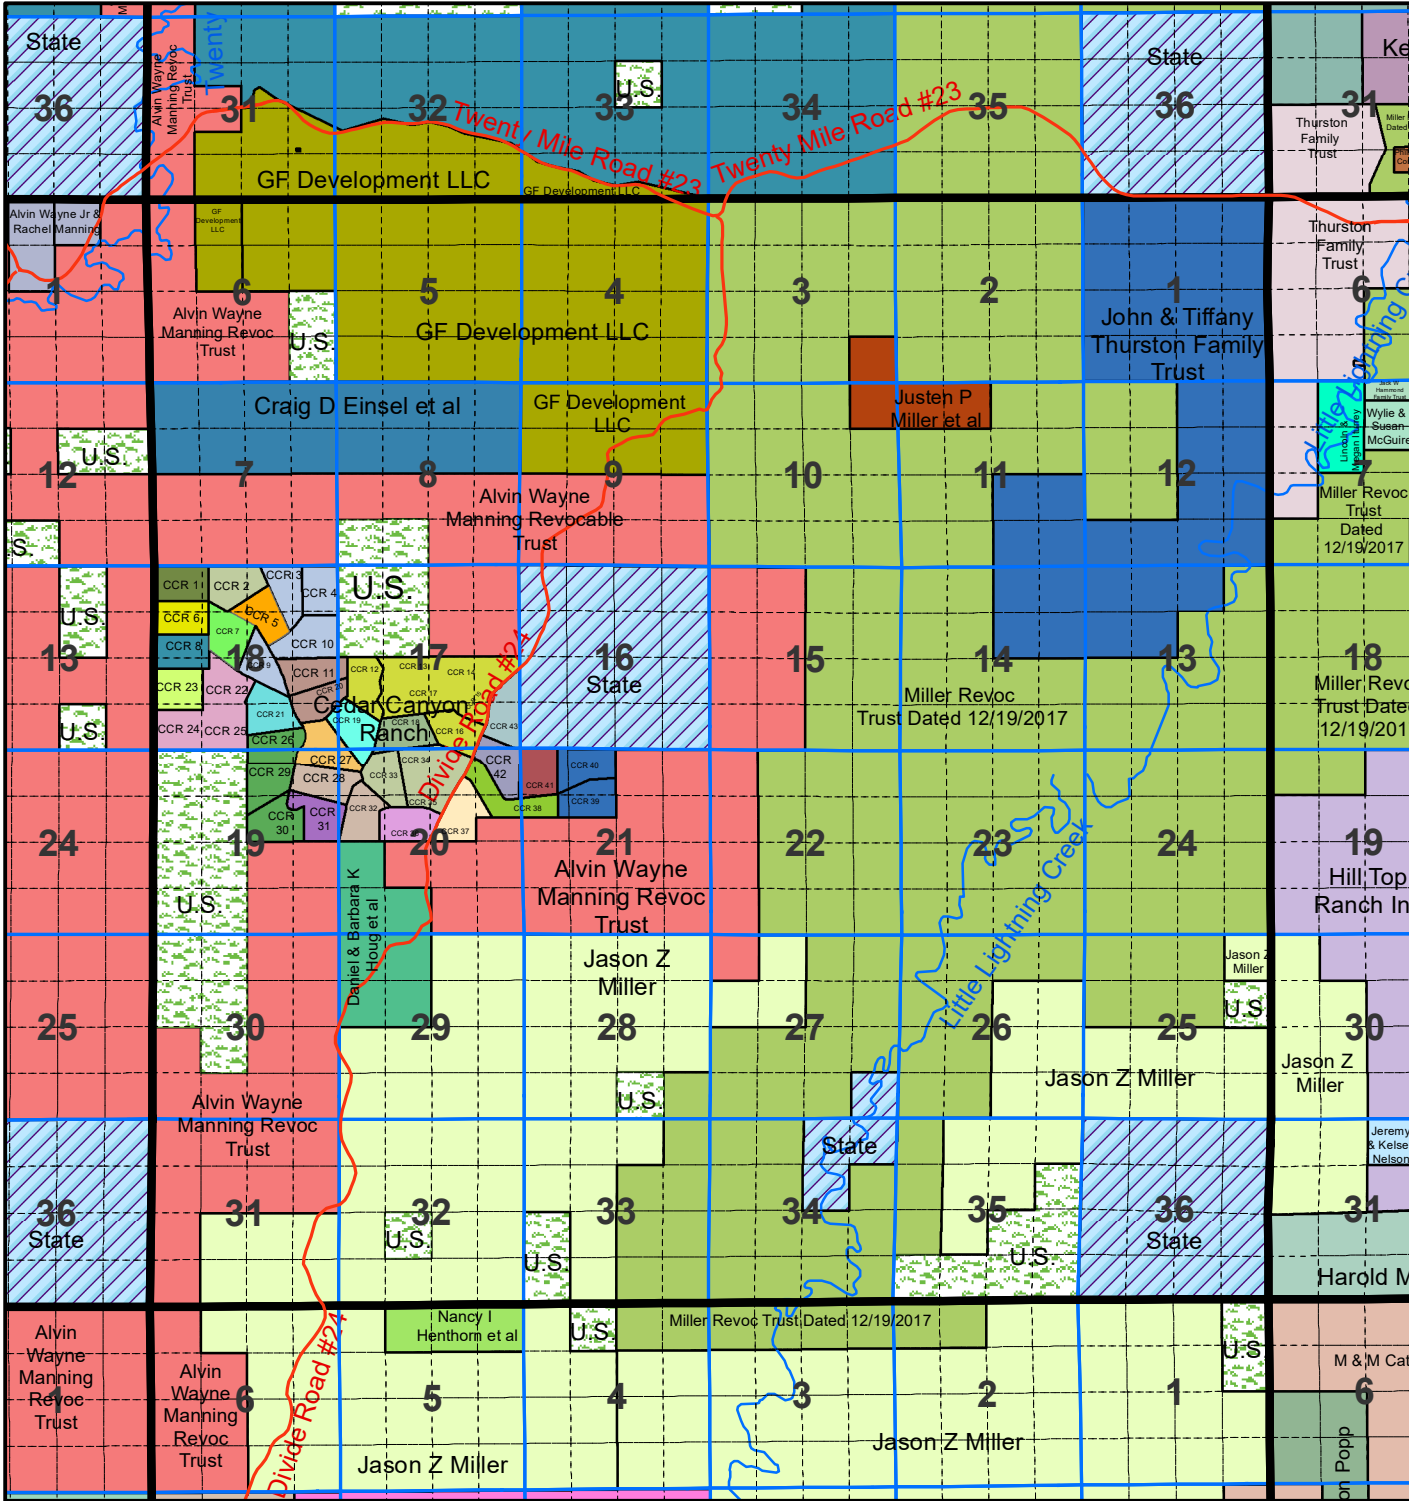

Niobrara County T 35 R 66

The Niobrara County Assessor's Office intends this information to be a representation of property characteristics and value for Tax Purposes only. The user of this information is responsible for further verification of the data.

1 inch equals 1 mile
Updated as of 1/1/2026