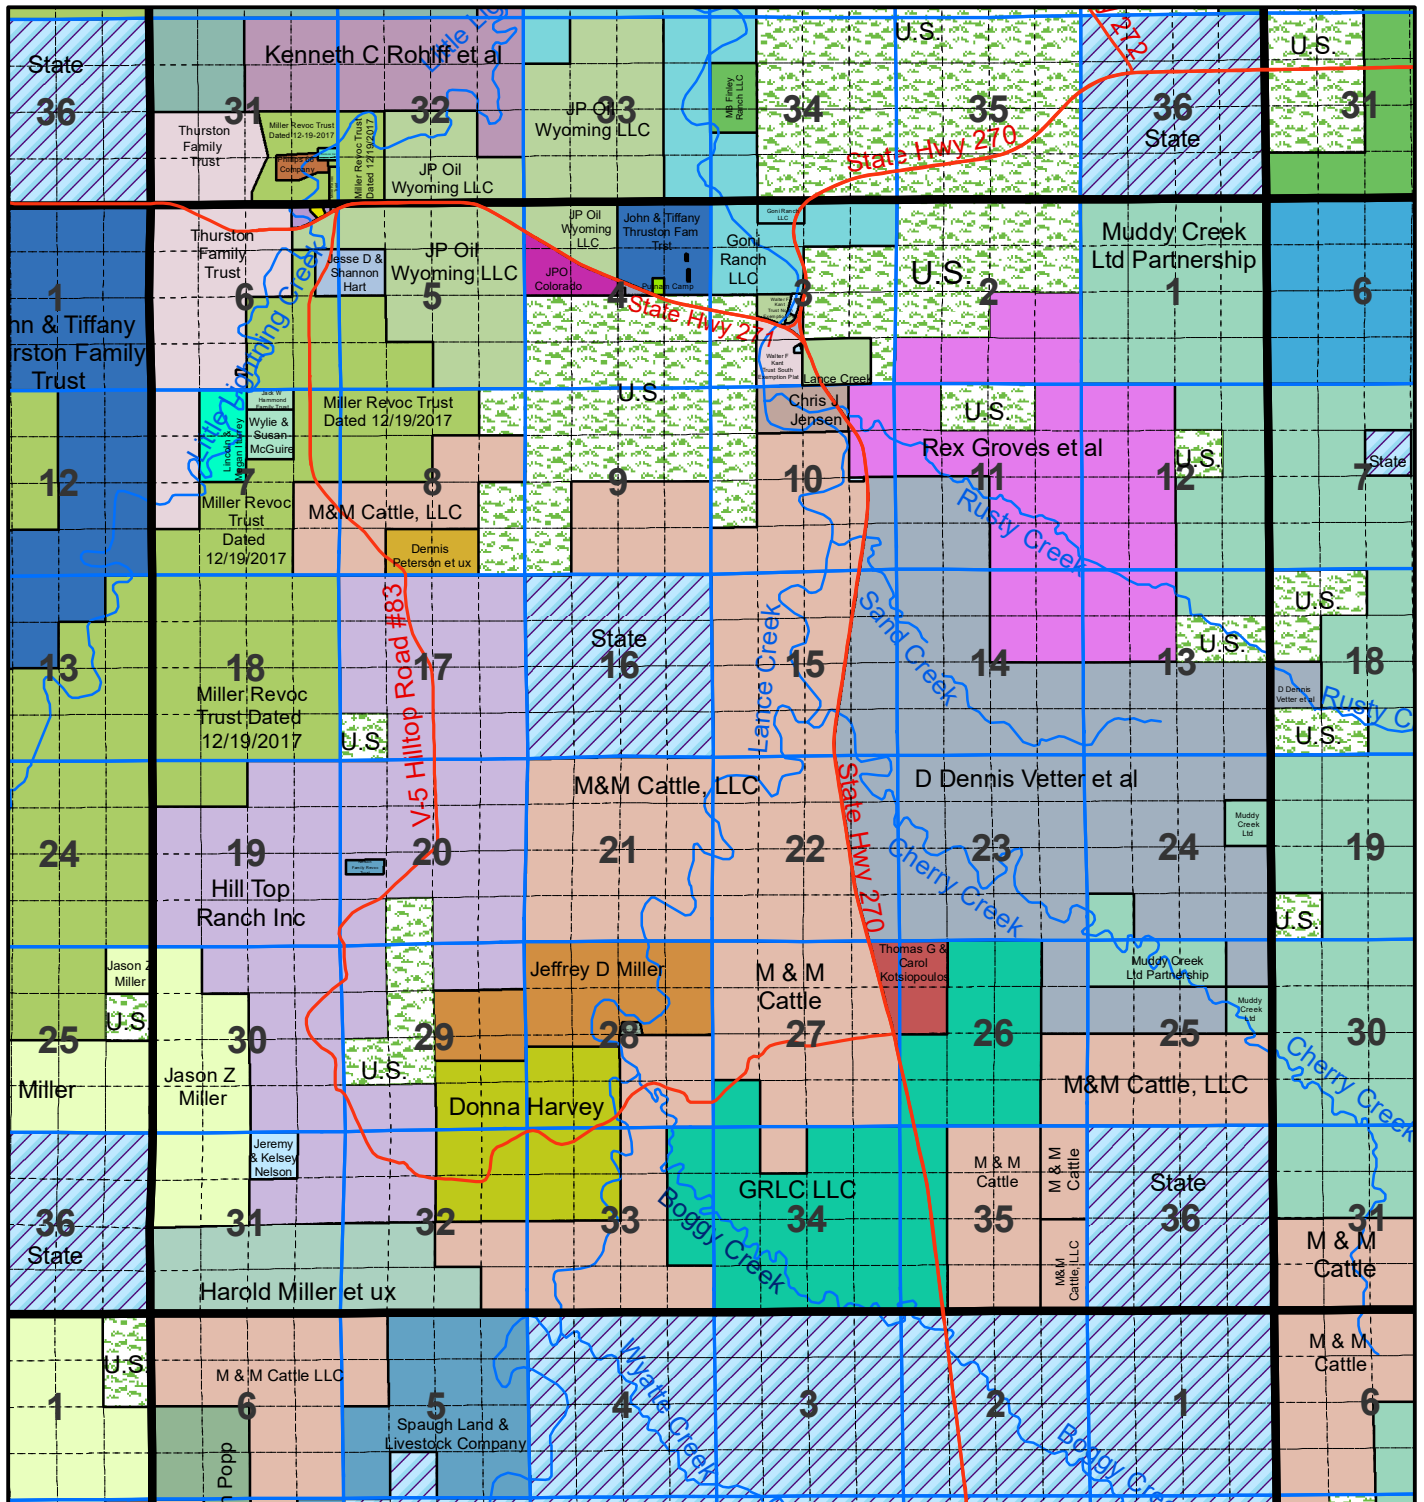

Niobrara County T 35 R 65

The Niobrara County Assessor's Office intends this information to be a representation of property characteristics and value for Tax Purposes only. The user of this information is responsible for further verification of the data.

1 inch equals 1 mile
Updated as of 1/1/2026