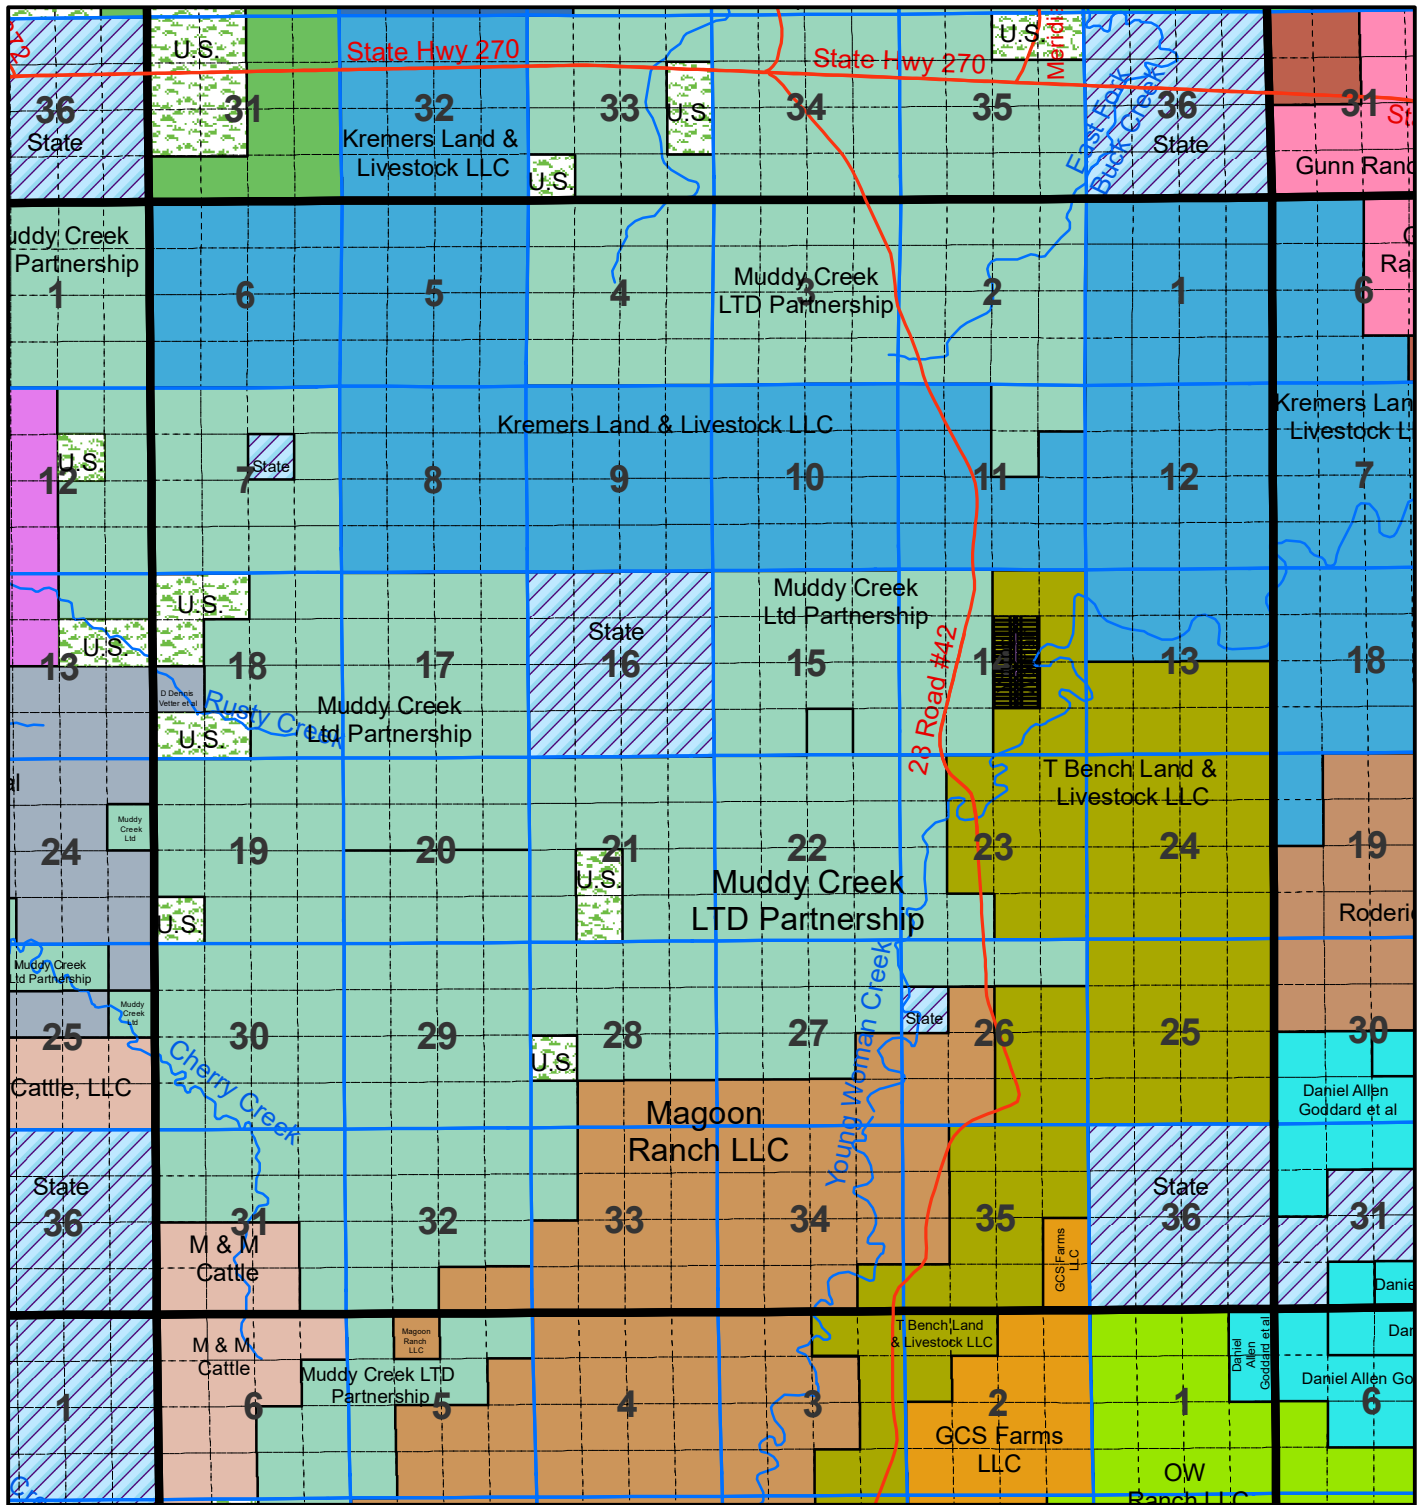

# Niobrara County T 35 R 64

The Niobrara County Assessor's Office intends this information to be a representation of property characteristics and value for Tax Purposes only. The user of this information is responsible for further verification of the data.

1 inch equals 1 mile  
Updated as of 1/1/2026