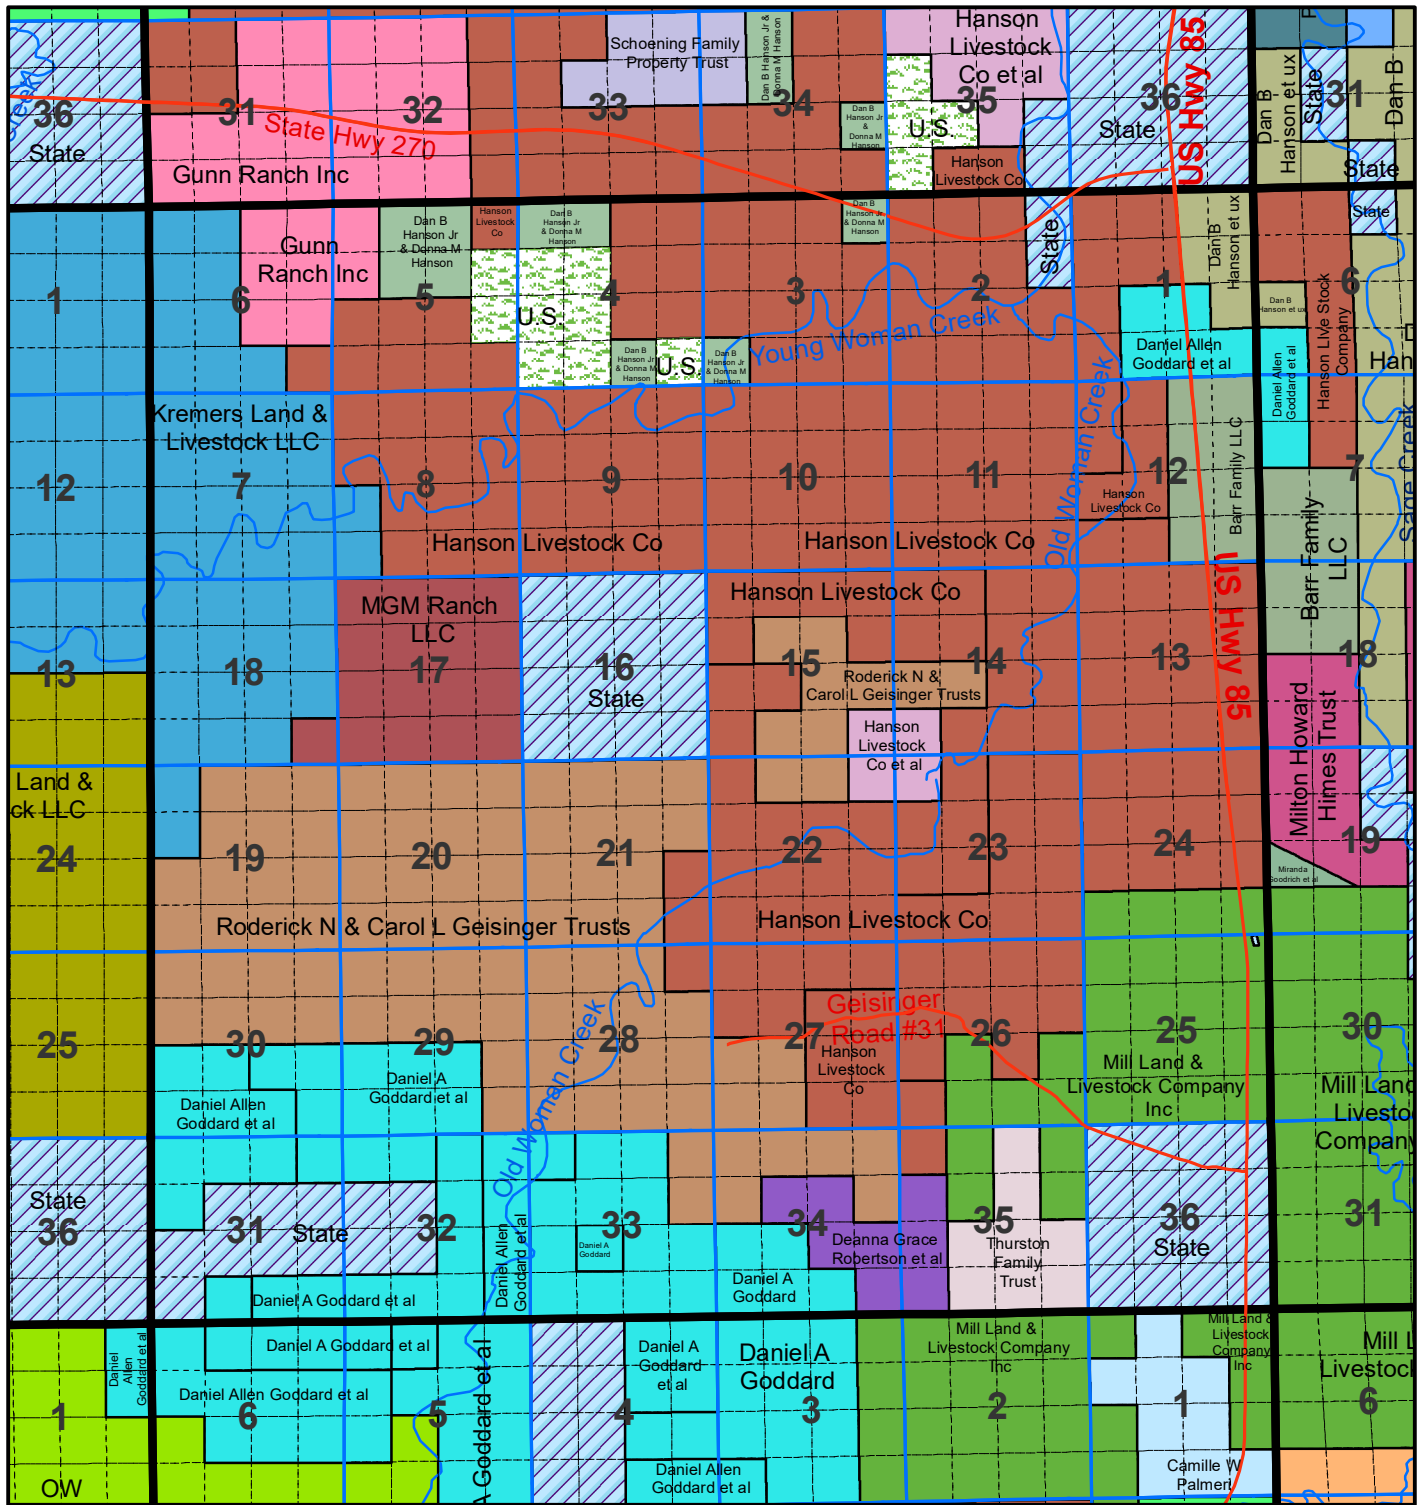

Niobrara County T 35 R 63

The Niobrara County Assessor's Office intends this information to be a representation of property characteristics and value for Tax Purposes only. The user of this information is responsible for further verification of the data.

1 inch equals 1 mile
Updated as of 1/1/2026