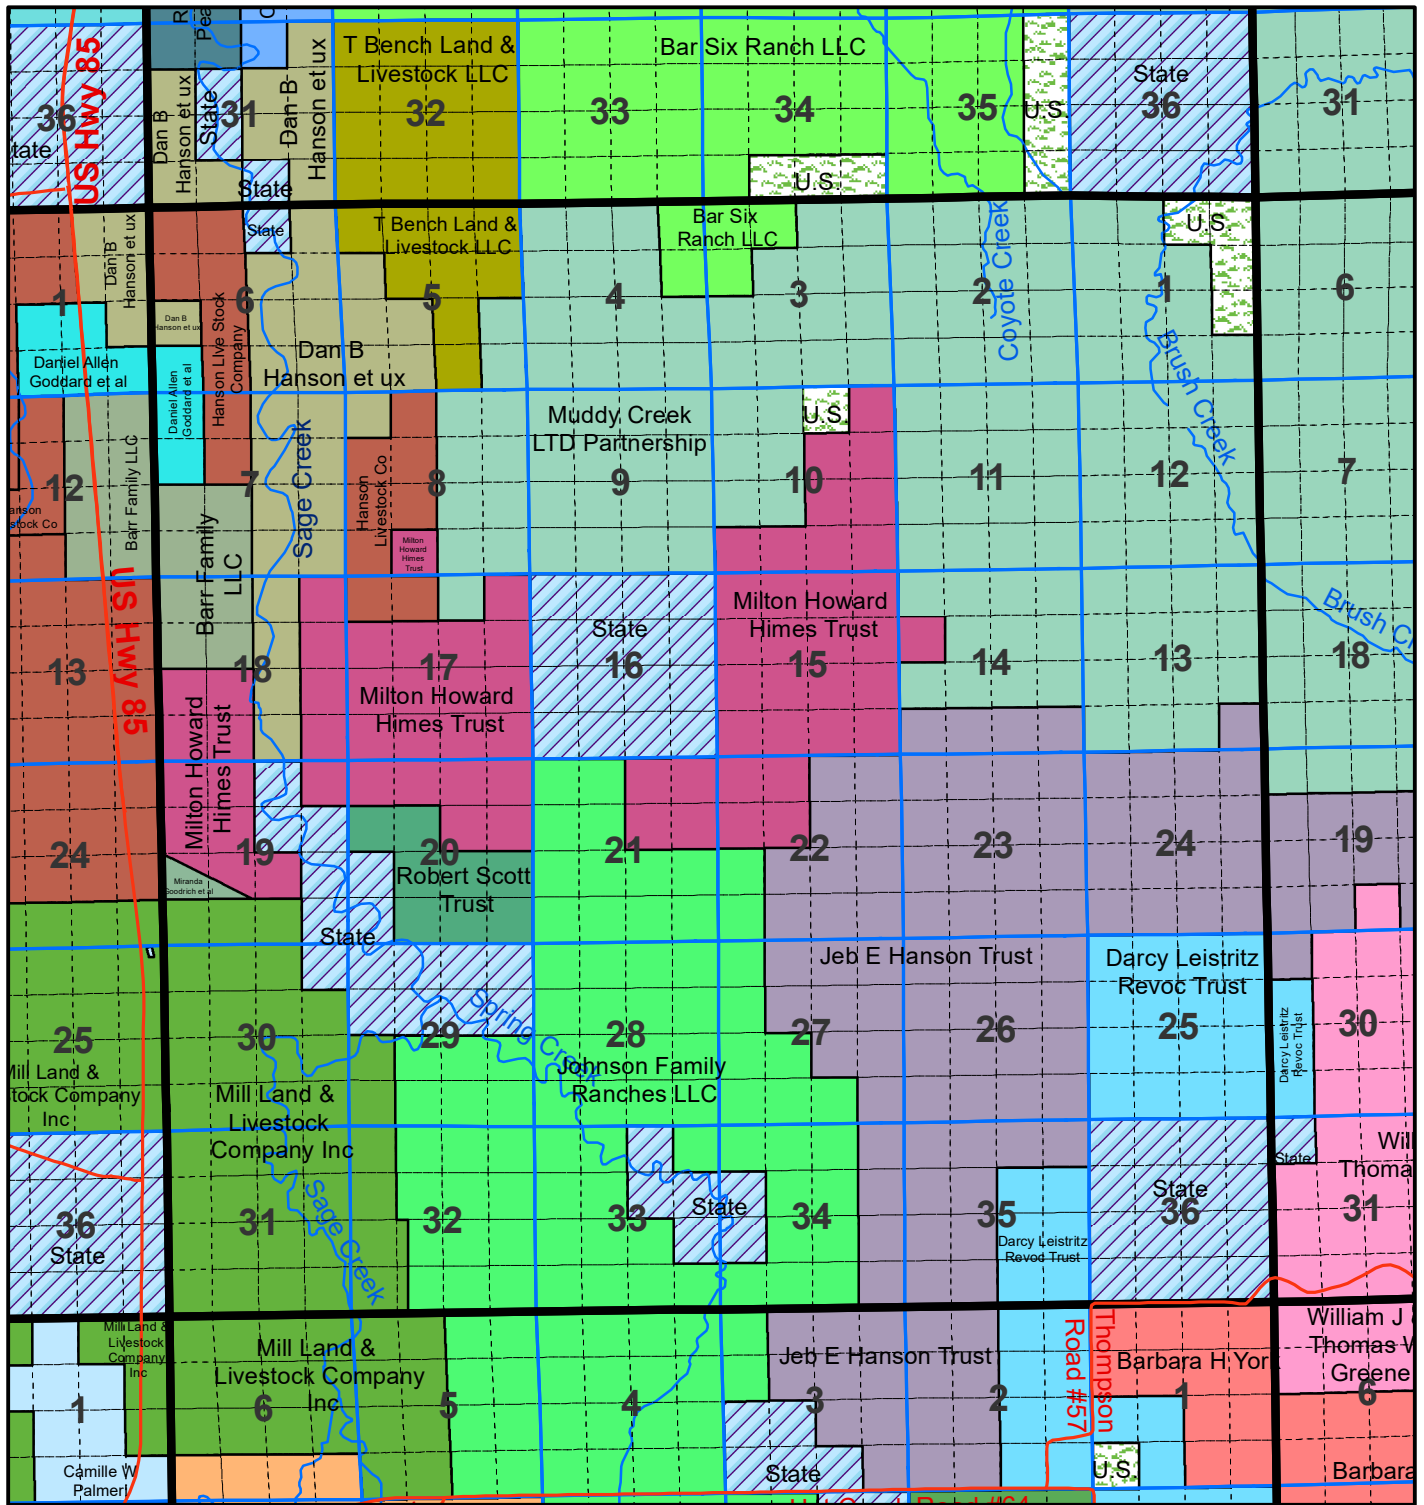

Niobrara County T 35 R 62

The Niobrara County Assessor's Office intends this information to be a representation of property characteristics and value for Tax Purposes only. The user of this information is responsible for further verification of the data.

1 inch equals 1 mile
Updated as of 1/1/2026